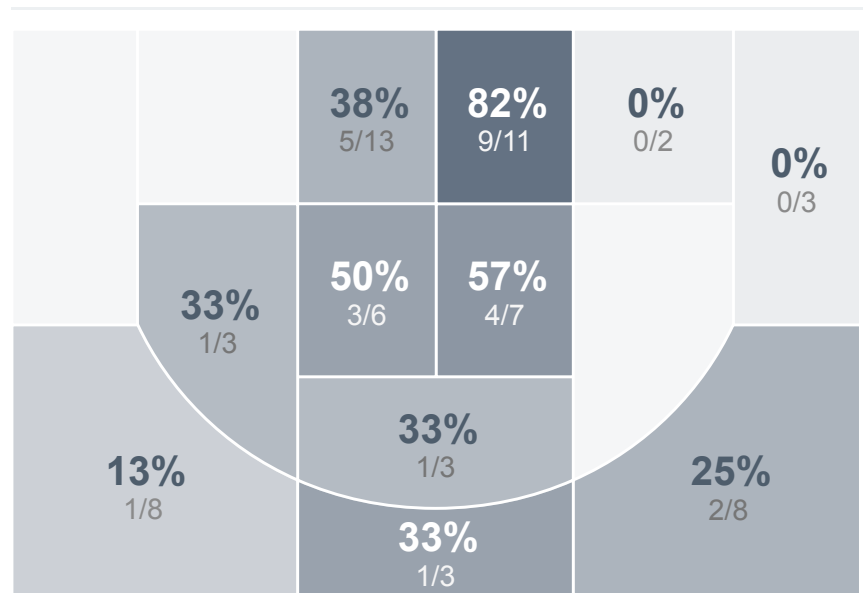

St. Mary's Central