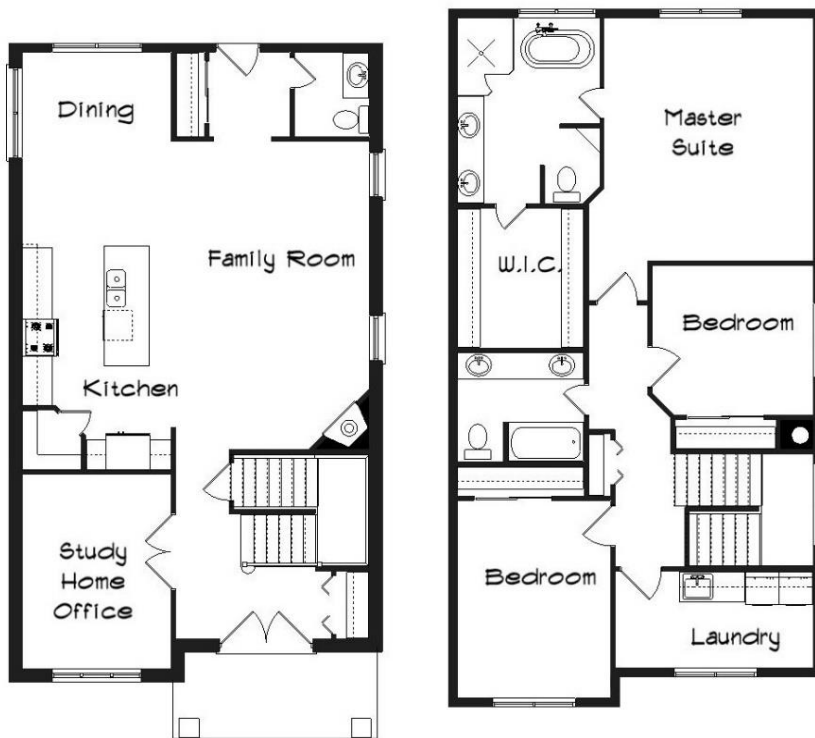

Your Land Your Style Your Home Your Way  
Design + Build = Your Best Value

[www.krausbuild.com](http://www.krausbuild.com)

In Town 4031 D  
2100 Sq.Ft.

Copyright © 2020 Kraus Design Build  
All Rights Reserved

Designed for a  
40' x 120'+ Lot

The **Kraus** Company  
DESIGN BUILD

248-972-5549

Setting the New Standard

Your Land Your Style Your Home Your Way  
Design + Build = Your Best Value

www.krausbuild.com

In Town 4031-B D  
2100 Sq.Ft.

Copyright © 2020 Kraus Design Build  
All Rights Reserved

Designed for Your  
40' x 120'+ Lot

The **Kraus** Company  
DESIGN BUILD

248-972-5549

Setting the New Standard