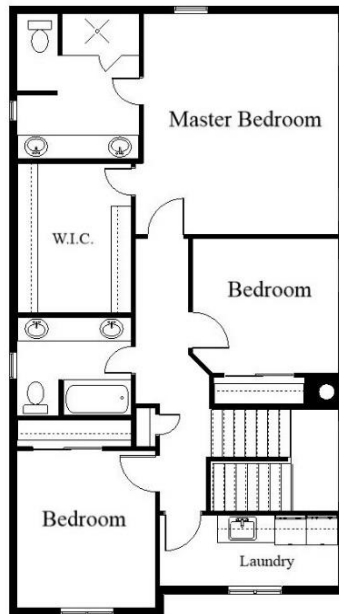

Your Land Your Style Your Home Your Way  
Design + Build = Your Best Value

[www.krausbuild.com](http://www.krausbuild.com)

In Town 4031 D  
2100 Sq.Ft.

Copyright © 2020 Kraus Design Build  
All Rights Reserved

Designed for a  
40' x 120'+ Lot

The **Kraus** Company  
DESIGN BUILD

248-972-5549

Setting the New Standard

Your Land Your Style Your Home Your Way  
Design + Build = Your Best Value

www.krausbuild.com

In Town 4031-B D  
2100 Sq.Ft.

Copyright © 2020 Kraus Design Build  
All Rights Reserved

Designed for Your  
40' x 120'+ Lot

The **Kraus** Company  
DESIGN BUILD

248-972-5549

Setting the New Standard