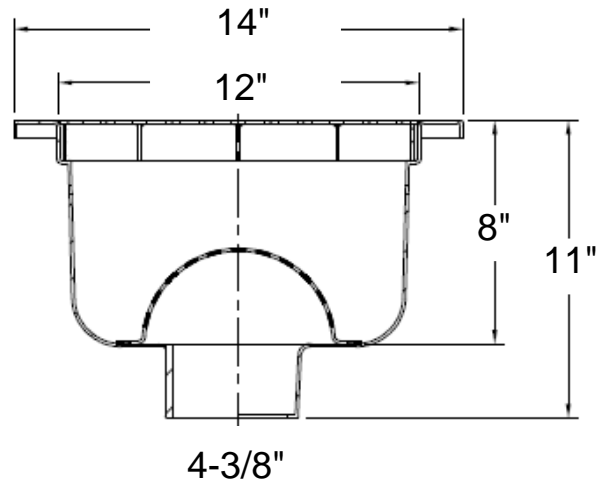

## SPECIFICATION

WFS-1414-10  
8" Deep  
FLOOR SINK

FS  
FULL SLOTTED

HS  
HALF SLOTTED

3Q  
THREE QUARTED  
SLOTTED

SG  
SOLID GRATE

**Engineering Specification:** 16 GA. 304 Stainless Steel 14 X 14 Floor Sink 8" Deep;

Interior To Be Radius & Polished. 2", 3", 4" No Hub Or Inside Caulk Outlet.

**Wicketts Stainless, LLC.**  
2618 San Miguel Dr. Bldg. # 376  
Newport Beach, CA 92660  
Tel: 951-858-2548  
Fax: 951-638-9059  
sales@wickettsstainless.com  
www.wickettsstainless.com