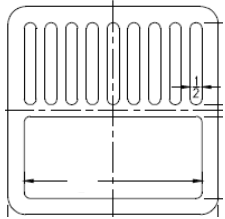

## SPECIFICATION

WFS-1414-10  
8" Deep  
FLOOR SINK

FS  
FULL SLOTTED

HS  
HALF SLOTTED

3Q  
THREE QUARTED  
SLOTTED

SG  
SOLID GRATE

**Engineering Specification:** 16 GA. 304 Stainless Steel 14 X 14 Floor Sink 8" Deep;

Interior To Be Radius & Polished. 2", 3", 4" No Hub Or Inside Caulk Outlet.

**Wicketts Stainless, LLC.**  
2618 San Miguel Dr. Bldg. # 376  
Newport Beach, CA 92660  
Tel: 951-858-2548  
Fax: 951-638-9059  
sales@wickettsstainless.com  
www.wickettsstainless.com