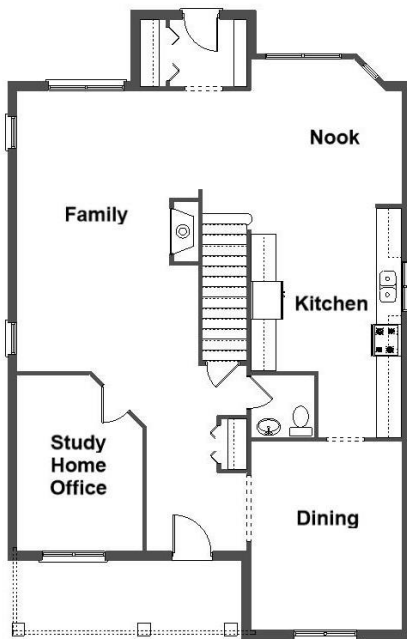

Your Land Your Style Your Home Your Way

Design + Build = Your Best Value

In Town 5006 D
2680 Sq.Ft.

Copyright © 2017 Kraus Design
All Rights Reserved

The **Kraus** Company
DESIGN BUILD

248-972-5549

Setting the New Standard