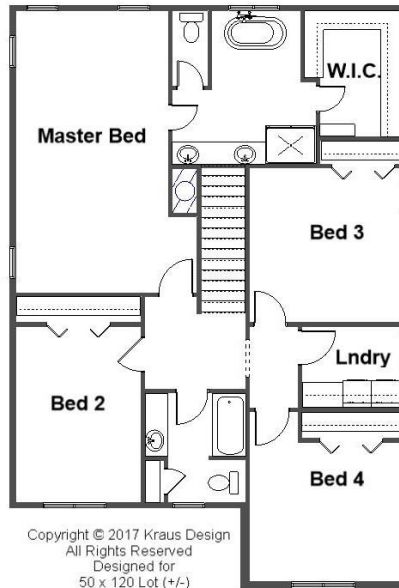

Your Land Your Style Your Home Your Way

Design + Build = Your Best Value

In Town 5006 D
2680 Sq.Ft.

Copyright © 2017 Kraus Design
All Rights Reserved

The **Kraus** Company
DESIGN BUILD

248-972-5549

Setting the New Standard