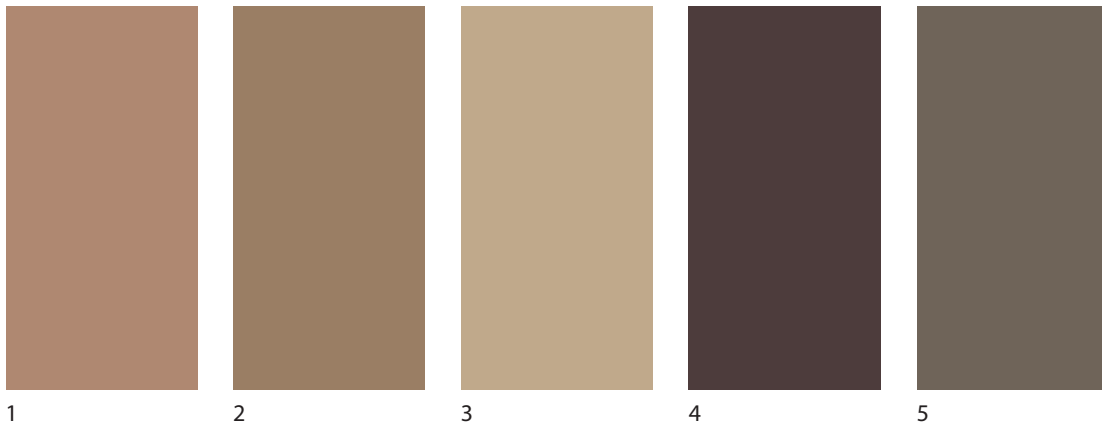

FOR REFERENCE ONLY - Actual color may vary from printed/digital representation. To confirm your color choices prior to purchase, please view a physical color sample.

RAncho D'Oro Traditional Scheme 10

1 Light Stucco	SW 2804 Renwick Rose Beige
2 Deep Stucco/Trim	SW 2823 Rookwood Clay
3 White Trim	SW 6143 Basket Beige
4 Deep Accent	SW 6013 Bitter Chocolate
5 Wood Emulate	SW 7026 Griffin