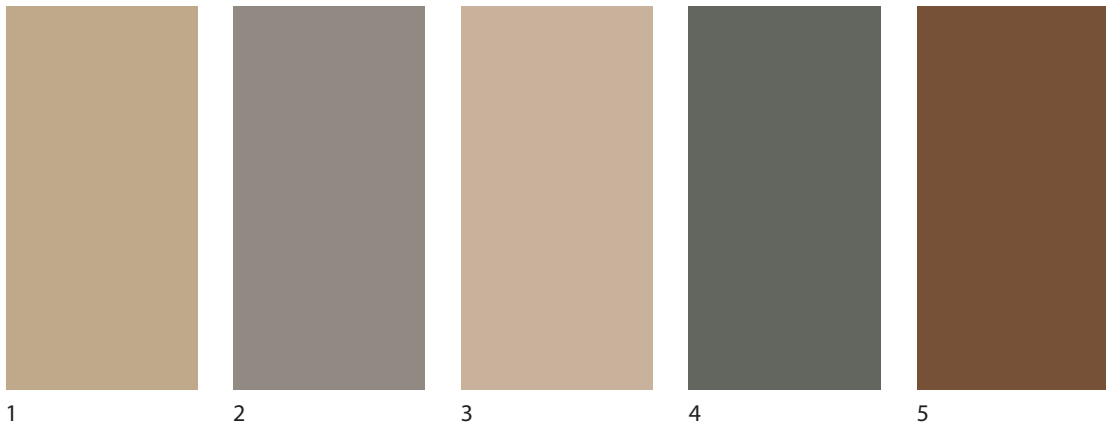

FOR REFERENCE ONLY - Actual color may vary from printed/digital representation. To confirm your color choices prior to purchase, please view a physical color sample.

RAncho D'Oro Traditional Scheme 12

1 Light Stucco	SW 6143 Basket Beige
2 Deep Stucco/Trim	SW 7018 Dovetail
3 White Trim	SW 6100 Practical Beige
4 Deep Accent	SW 7061 Night Owl
5 Wood Emulate	SW 9100 Umber Rust