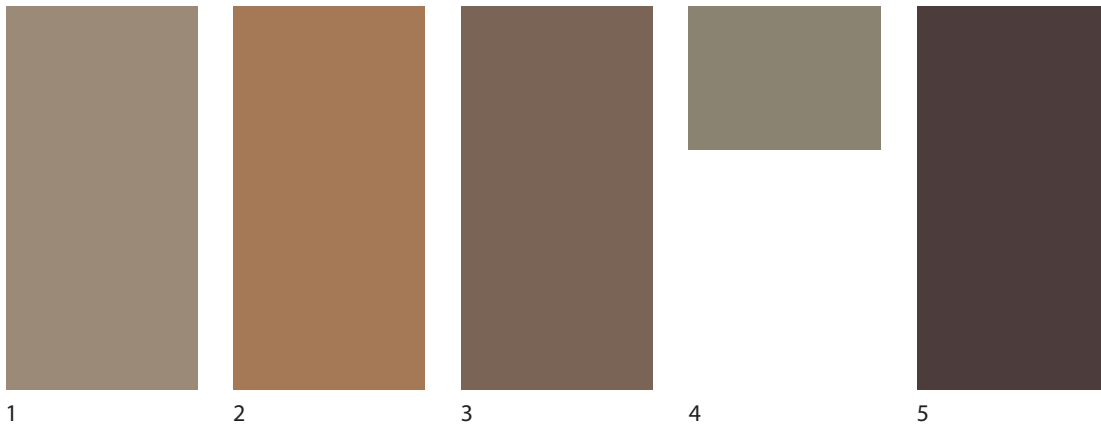

FOR REFERENCE ONLY - Actual color may vary from printed/digital representation. To confirm your color choices prior to purchase, please view a physical color sample.

Rancho D'Oro Spanish Scheme 2

1 White Stucco/Trim	SW 2855 Sycamore Tan
2 Medium Stucco/Trim	SW 6117 Smokey Topaz
3 Deep Stucco/Trim	SW 6082 Cobble Brown
4 Light Accent	SW 6172 Hardware
5 Deep Accent	SW 6013 Bitter Chocolate