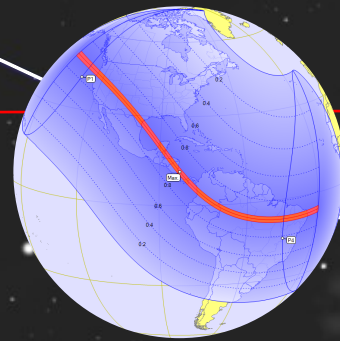

## CONSTELLATION

- Leo
- Virgo
- Pisces

'The Probability is only 2,25 % for an Annular Solar Eclipse in the Hand of Virgo in 6000 Years. It is because the Probability of an Annular Solar Eclipse is the following.'

$1/730 \times 1/365 = 0.000002739726$  in a given Year in 6000 Years  
(Probability in 6000 Years) = 2.25 %

'So it is even confirming that it is very unlikely!!! In other words: An annular Solar Eclipse in the Hand of Virgo occurs every **26,645,350 Years**'  
Stephan @ Revelation 12 Daily Blog