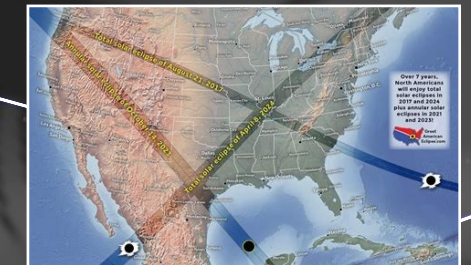

## PHI RATIO

Distance to Mars  
and Mercury

PROTO-HEBREW LETTER  
Alef-Beginning

PROTO-HEBREW LETTER  
Tav-End

THE BEGINNING AND THE END  
Grace Period for USA

2017-2024

ECLIPSE