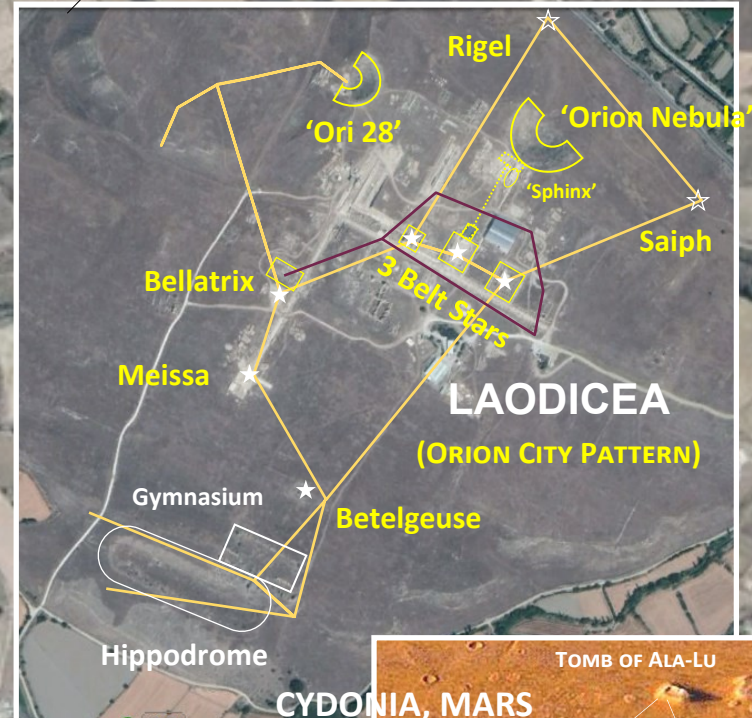

Exact mirror orientation as 'Orion' motif in Pergamon