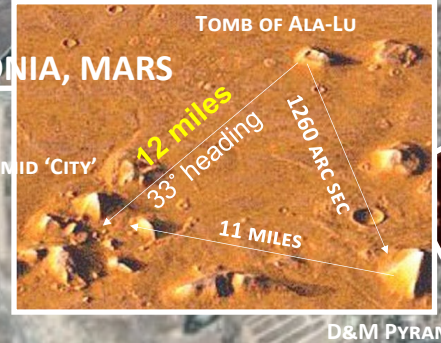

Exact mirror orientation as 'Orion' motif in Pergamon