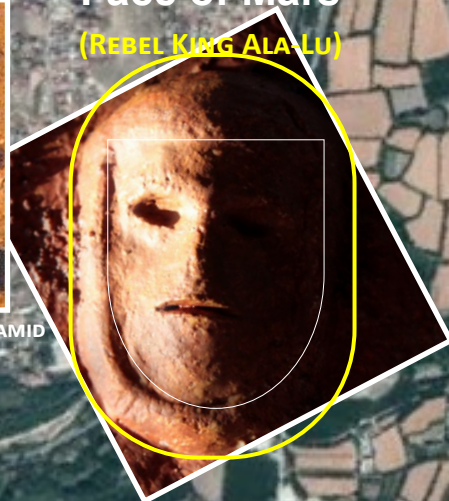

# THE DEVIL FACE OF LAODICEA

The purpose of this illustration is to cautiously suggest that the entire square mile configuration of the ancient city of Laodicea appears to depict the 'face of the Devil' when the entire site is rotated 45 degrees to the east and outlined. The right 'eye' would correlate to the Orion Star of Ori 28. This is the place that matches the Lesser Theater and in fact is orientated to configure the 'bottom of an eye'. The 'right eye' would correspond to the temple that matches the Star Alcyone of the Pleiades Star Cluster overlay. The other amazing overlay is that the core of the 3 main temples also constitutes the 7 total structures that correspond to the Pleiades Star Cluster. The Pleiades in the orientation that it is corresponding to the various temples and structures would constitute the 'nose' on the 'face'. Based on this scale, the constellation of Orion the hippodrome would correspond to the position and length of Orion's 'Torch'. In this case, it could correspond to the 'ear' on the 'face'. This study thus suggests that the incorporation of the 'face' on the Laodicean plain is that of Ala-Lu or the Face of Mars. It would appear to have a 'flat top' and then pointed 'chin', which also serves to encrypt the 'All-Seeing' pyramid motif. There appears to be 2 'horns' that are protruding from the 'head'. The extent of the 'horns' would match the limit of the entire outline as it is fashioned on the Face of Mars. The 'face' is facing east as in other sites where the Sun rising cast its rays of light as to illuminate and shine off of the 'face' of what this study strongly suggests is that of Lucifer, encrypted.

## CYDONIA MOTIF OF THE ALA-LU FACE OF MARS MAUSOLEUM LAODICEA

Lucifer

FALLEN ANOINTED CHERUB  
TO HAVE BECOME SATAN

Face of Mars  
(REBEL KING ALA-LU)

LAODICEA

(DEVIL PATTERN OF 'ALA-LU OF MARS')

1 mile or ~ 1776 yards