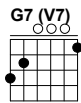

5	E		6		7		8
	B	3	3	0	1	1	0
	G						
	D						
	A						
	E