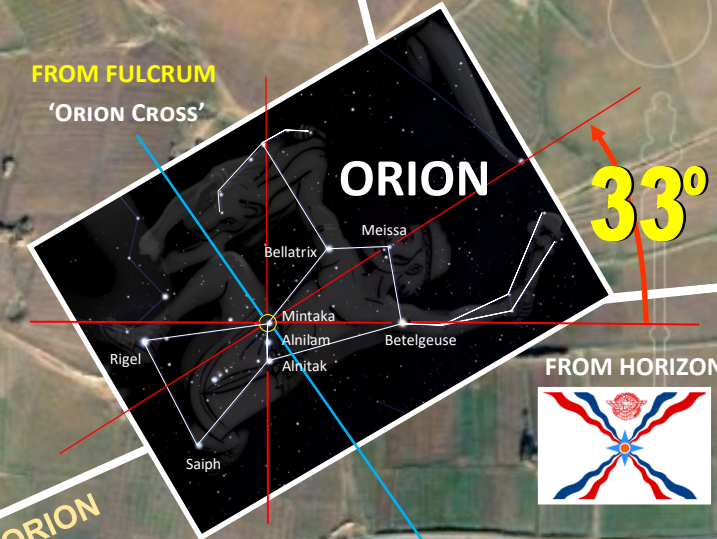

NIVENEH ORION DRAGON STAR GATE

The purpose of this illustration is to consider the astronomical correlations of the entire ancient city of Nineveh. This study presents the assertion that the entire ancient city perimeter and its 7 gates was fashioned after the pattern of Orion. This ancient city is what is now called Mosul in modern-day Iraq. It is situated on the Tigris River to the north of Baghdad and has a rich history of one of the fiercest empires the world has ever known, the Assyrians. In ancient times, this capitol was founded by those that are considered the 'Cradle of Civilization' after the Flood of Noah. The original capitol of Nineveh was founded in approximately 3000 BC. The kings were considered to have been part of the bloodline of the Anunnaki. The Anunnaki were those that supposedly came from such star constellations of Orion and the Pleiades. These were the 'gods' that came down from 'heaven' and seeded such bloodlines as they interbred with the human race. This is corroborated in the account of Genesis 6.

NINEVEH, ANCIENT ASSYRIA

(Mosul, Iraq)

Citadel of Senna-cherib

FROM FULCRUM
'ORION CROSS'

33°

FROM HORIZON

Great Pyramids of Giza

Mashki Gate

KHOSR RIVER

Nabi Yunis
PROPHET JONAS
(Tomb atop Al-Tawba)

On Elul 1 - 40 Day Warning to Yom Kippur

Great Mosque of Mosul

'Rigel'

COSMIC DRAGON

Dragon Nebula or 'Horsehead' Could this have been the an abode of Lucifer in the Havens?

Alnitak

33°

ANCIENT MOTE

GALACTIC EQUATOR

SENNACHERIB

Google Earth

© Composition and Some Graphics by LUIS B. VEGA
vegapost@hotmail.com
www.PostScripts.org
FOR ILLUSTRATION PURPOSES ONLY

Main Sources
GoogleEarth.com
Wikipedia.com