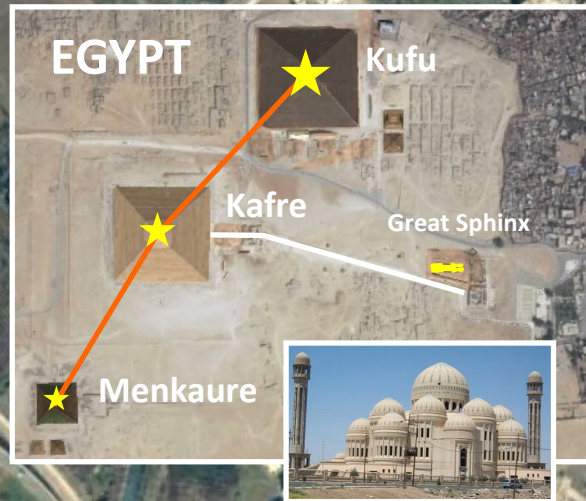

NIVENEH ORION DRAGON STAR GATE

The purpose of this illustration is to consider the astronomical correlations of the entire ancient city of Nineveh. This study presents the assertion that the entire ancient city perimeter and its 7 gates was fashioned after the pattern of Orion. This ancient city is what is now called Mosul in modern-day Iraq. It is situated on the Tigris River to the north of Baghdad and has a rich history of one of the fiercest empires the world has ever known, the Assyrians. In ancient times, this capitol was founded by those that are considered the 'Cradle of Civilization' after the Flood of Noah. The original capitol of Nineveh was founded in approximately 3000 BC. The kings were considered to have been part of the bloodline of the Anunnaki. The Anunnaki were those that supposedly came from such star constellations of Orion and the Pleiades. These were the 'gods' that came down from 'heaven' and seeded such bloodlines as they interbred with the human race. This is corroborated in the account of Genesis 6.

NINEVEH, ANCIENT ASSYRIA

(Mosul, Iraq)

Citadel of Senna-cherib

FROM FULCRUM
'ORION CROSS'

33°

FROM HORIZON

Great Pyramids of Giza

Mashki Gate

KUINJIK MOUNT

الله

Calligraphic representation of the word Allah as a 'Serpent'.

Mintaka
PALACE ASHUR-BANIPAL
Menkaure

Alnilam
TEMPLE NABU
Kafre

Alnitak
TEMPLE ISHTAR
Kufu

Dragon Nebula
PALACE SENNA-CHERIB

OUTLINE OF ORION

KHOSR RIVER

Nabi Yunis
PROPHET JONAS
(Tomb atop Al-Tawba)

On Elul 1 - 40 Day Warning to Yom Kippur

Great Mosque of Mosul

'Rigel'

COSMIC DRAGON

Dragon Nebula or 'Horsehead' Could this have been the an abode of Lucifer in the Havens?