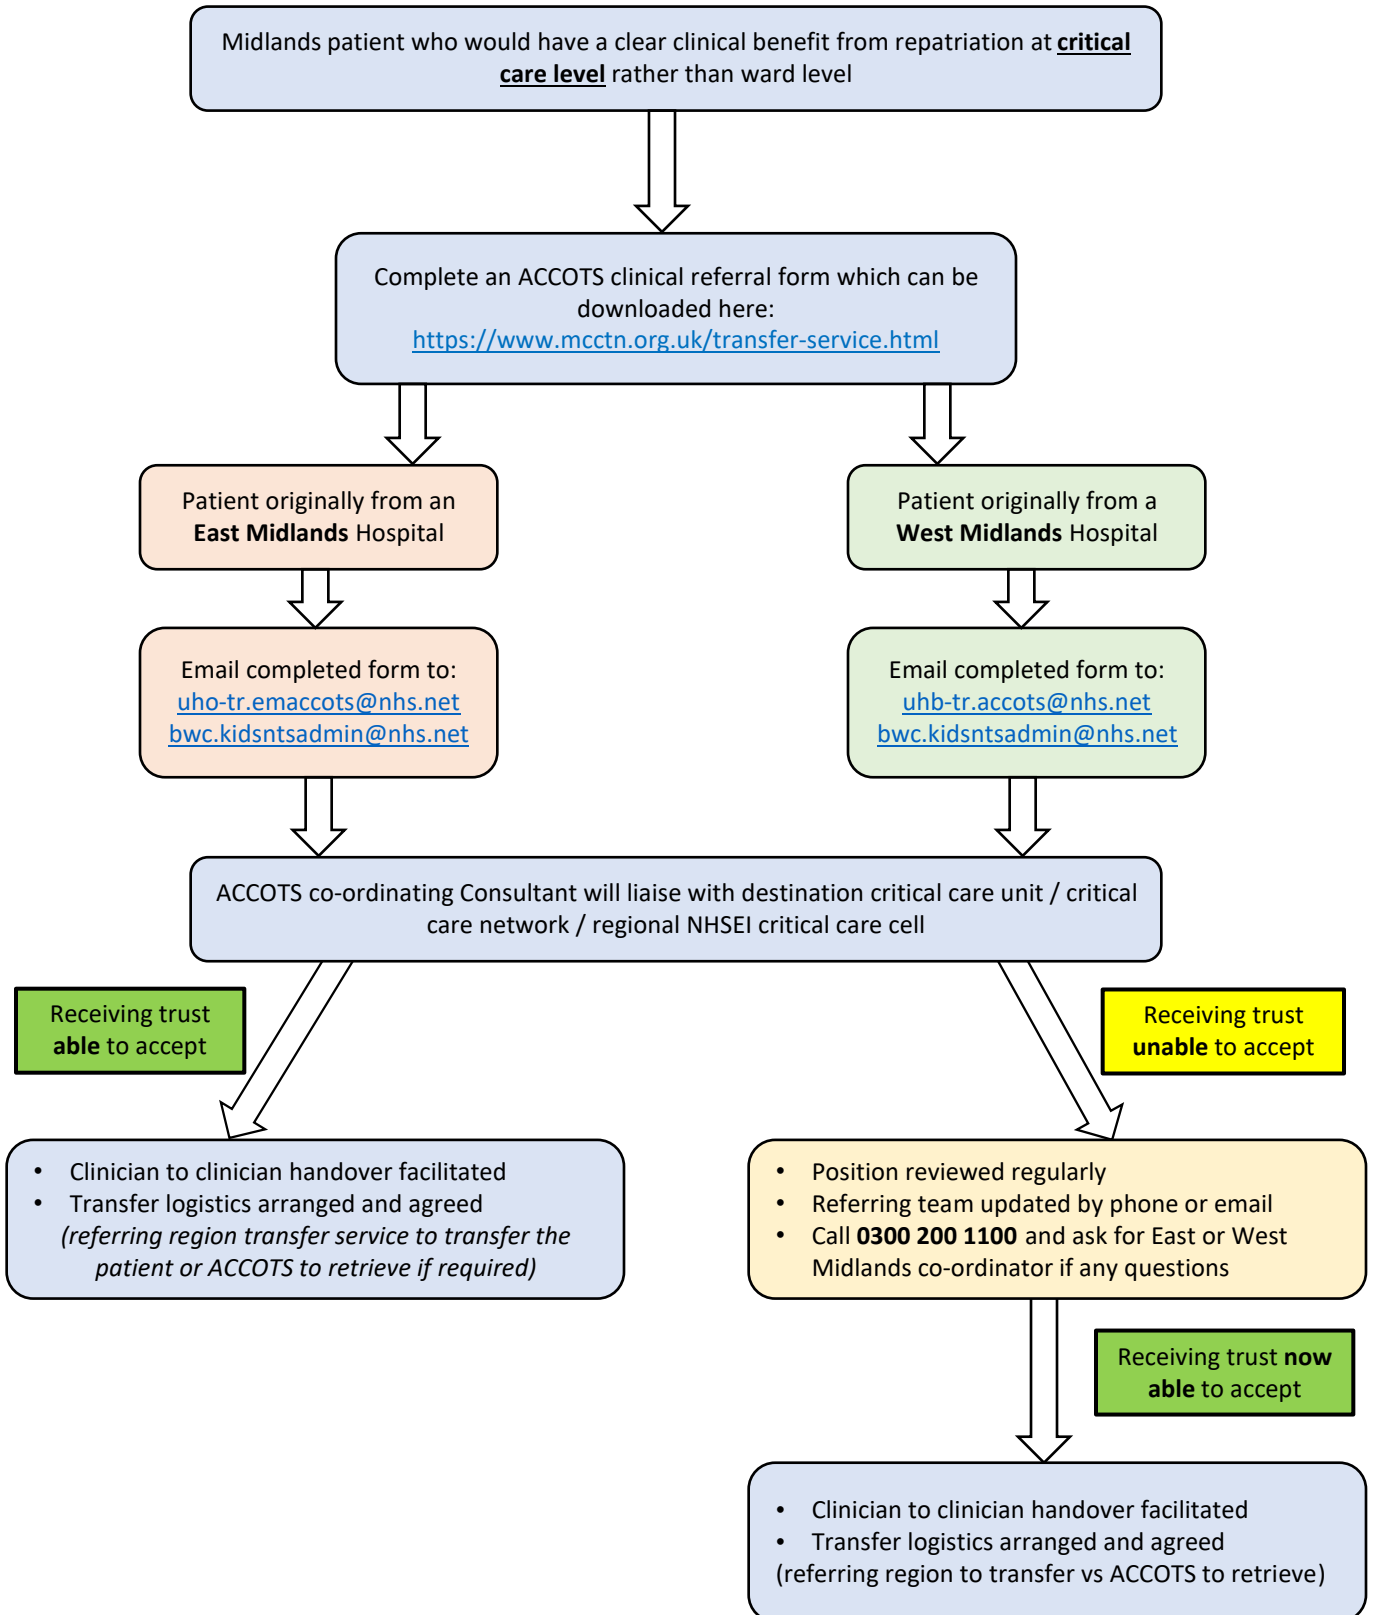

Process for Repatriation of Critical Care Patients to the Midlands Region

Appendix 1. List of Midlands NHS Trusts and Hospital

| West Midlands NHS Trusts | |
|--|---|
| NHS Trust | Hospital |
| Sandwell & West Birmingham Hospitals NHS Trust | City Hospital Birmingham |
| | Sandwell Hospital |
| Walsall Healthcare NHS Trust | Manor Hospital |
| Dudley Group of Hospitals NHS Foundation Trust | Russell's Hall Hospital |
| Royal Wolverhampton Hospital NHS Trust | New Cross Hospital |
| University Hospitals Birmingham NHS Foundation Trust | Queen Elizabeth Hospital |
| | Heartlands Hospital |
| | Good Hope Hospital |
| | Solihull Hospital |
| Worcester Acute Hospitals NHS Trust | Royal Worcester Hospital |
| | Alexandra Hospital, Redditch |
| South Warwickshire NHS Trust | South Warwickshire Hospital |
| Wye Valley NHS Trust | County Hospital |
| George Eliot Hospital NHS Trust | Hereford County Hospital |
| University Hospitals Coventry and Warwickshire NHS Trust | University Hospital Coventry & Warwickshire |
| Shrewsbury & Telford NHS Trust | Royal Shrewsbury Hospital |
| | Princess Royal Hospital |
| University Hospital North Midlands | Royal Stoke University Hospital |
| | County Hospital Stafford |
| East Midlands NHS Trusts | |
| NHS Trust | Hospital |
| University Hospitals of Leicester NHS Trust | Leicester General |
| | Glenfield Hospital |