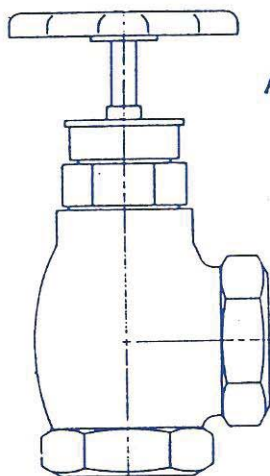

HANSEN VALVES

THREADED (SCREWED) GLOBE VALVES, SHUT-OFF VALVES,  
 HAND EXPANSION VALVES, HANDWHEEL, AND SEAL CAP.  
 COLOR, BLUE, AND ARE JUST AS SHOWN BELOW.

GLOBE

THREADED PIPE SIZE	SHUT-OFF HANDWHEEL	SHUT-OFF BLACK OR SILVER SEAL CAP	HAND EXP. BAR HANDLE	HAND EXP. RED-OLD YELLOW SEAL CAP
1/2"	GT051H	GT051C	RT051H	RT051C
3/4"	GT076H	GT076C	RT076H	RT076C
1"	GT100H	GT100C	RT100H	RT100C
1-1/4"	GT125H	GT125C	RT125H	RT125C

THREADED (SCREWED) ANGLE VALVES, SHUT-OFF VALVES,  
 HAND EXPANSION VALVES, HANDWHEEL, AND SEAL CAP.  
 COLOR, BLUE, AND ARE JUST AS SHOWN BELOW.

ANGLE

THREADED PIPE SIZE	SHUT-OFF HANDWHEEL	SHUT-OFF BLACK OR SILVER SEAL CAP	HAND EXP. BAR HANDLE	HAND EXP. RED-OLD YELLOW SEAL CAP
1/2"	AT051H	AT051C	VT051H	VT051C
3/4"	AT076H	AT076C	VT076H	VT076C
1"	AT100H	AT100C	VT100H	VT100C
1-1/4"	AT125H	AT125C	VT125H	VT125C

CATALOGUE NUMBERS LIKE THESE WITH S INSTEAD OF T REFER TO THE OLD SOCKET WELD VALVES MADE FROM THESE CASTINGS.