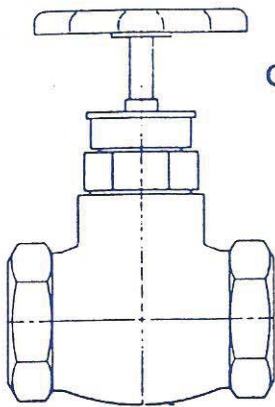

HANSEN VALVES

THREADED (SCREWED) GLOBE VALVES, SHUT-OFF VALVES,  
 HAND EXPANSION VALVES, HANDWHEEL, AND SEAL CAP.  
 COLOR, BLUE, AND ARE JUST AS SHOWN BELOW.

GLOBE

THREADED PIPE SIZE	SHUT-OFF HANDWHEEL	SHUT-OFF BLACK OR SILVER SEAL CAP	HAND EXP. BAR HANDLE	HAND EXP. RED-OLD YELLOW SEAL CAP
1/2"	GT051H	GT051C	RT051H	RT051C
3/4"	GT076H	GT076C	RT076H	RT076C
1"	GT100H	GT100C	RT100H	RT100C
1-1/4"	GT125H	GT125C	RT125H	RT125C

THREADED (SCREWED) ANGLE VALVES, SHUT-OFF VALVES,  
 HAND EXPANSION VALVES, HANDWHEEL, AND SEAL CAP.  
 COLOR, BLUE, AND ARE JUST AS SHOWN BELOW.

ANGLE

THREADED PIPE SIZE	SHUT-OFF HANDWHEEL	SHUT-OFF BLACK OR SILVER SEAL CAP	HAND EXP. BAR HANDLE	HAND EXP. RED-OLD YELLOW SEAL CAP
1/2"	AT051H	AT051C	VT051H	VT051C
3/4"	AT076H	AT076C	VT076H	VT076C
1"	AT100H	AT100C	VT100H	VT100C
1-1/4"	AT125H	AT125C	VT125H	VT125C

CATALOGUE NUMBERS LIKE THESE WITH S INSTEAD OF T REFER TO THE OLD SOCKET WELD VALVES MADE FROM THESE CASTINGS.