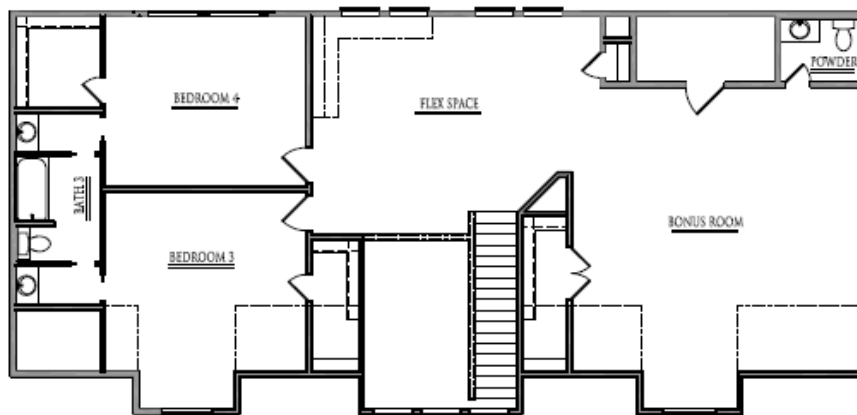

THE PINE PRAIRE

4 BEDROOM/ 3.5 BATH
INDOOR LIVING 4022
OUTDOOR LIVING 890
TOTAL LIVING 4912