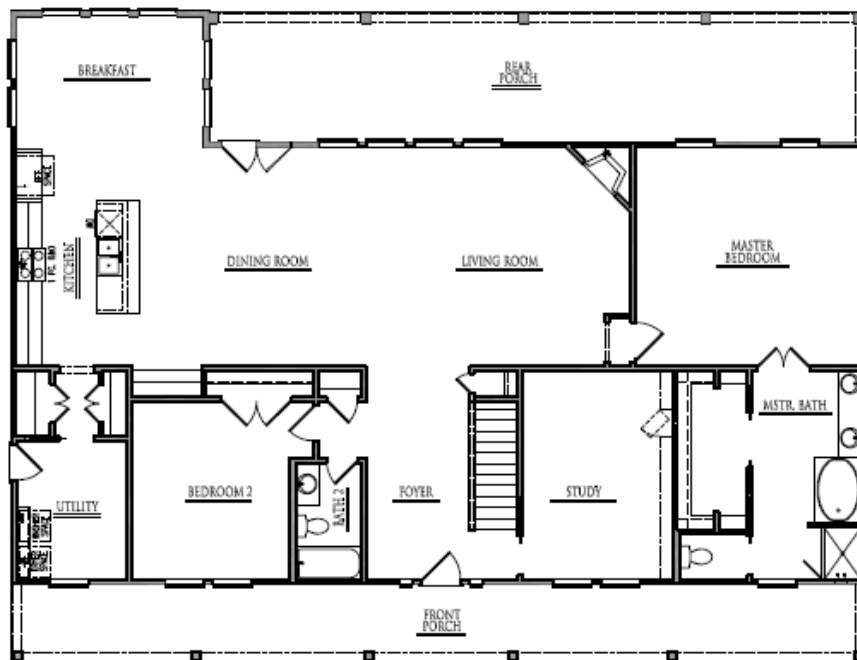

THE PINE PRAIRE

4 BEDROOM/ 3.5 BATH
INDOOR LIVING 4022
OUTDOOR LIVING 890
TOTAL LIVING 4912