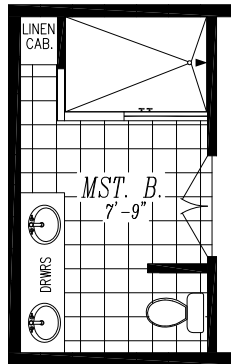

OPT. 48x72 SHOWER

OPT. DUAL SINKS

COLUMBIA RIVER COLLECTION

"2012"

15'-0" x 76'-0"

APPROX. 1,140 SQ. FT.