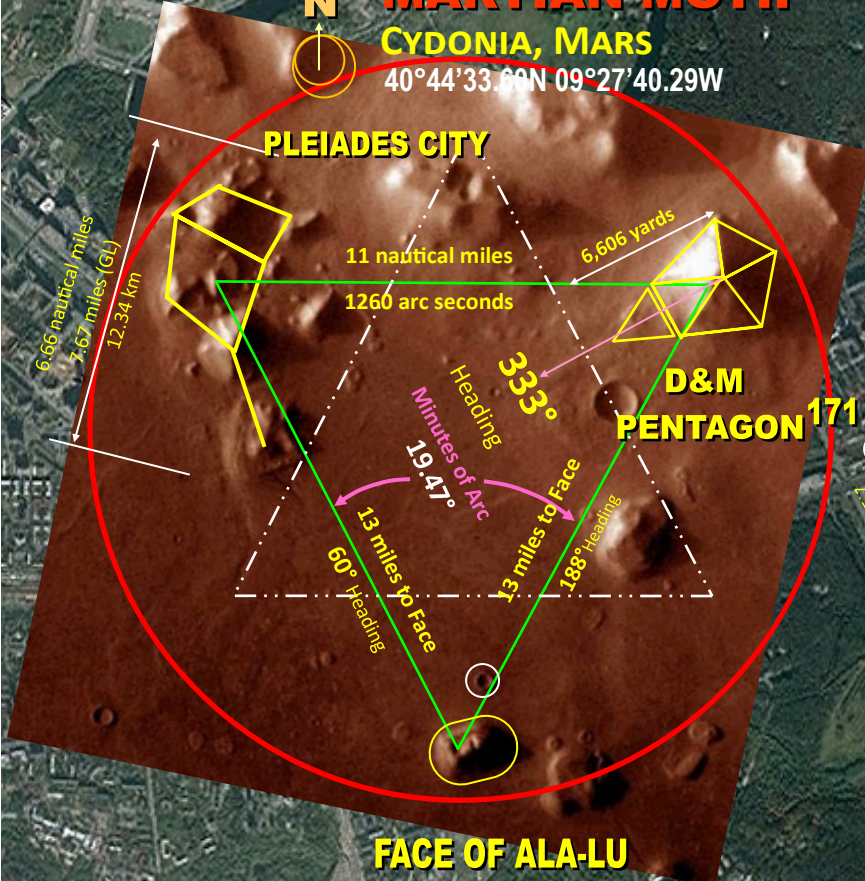

MOSKOVA CYDONIA STAR MAP

MARTIAN MOTIF TRIANGULATION PATTERN

N MARTIAN MOTIF CYDONIA, MARS

40°44'33.60N 09°27'40.29W

PLEIADES

1. Maia
2. Electra
3. Taygete
4. Alcyone

OBELISK

VICTORY PARK

Angel Nike

TYPE OF PROMETHEUS

FINANCIAL CENTER

PLEIADES CITY

2 nautical miles

THE SHINING SERPENT

LENIN STADIUM

FACE OF MARS

Image © 2015 DigitalGlobe
Image © 2015 CNES / Astrium

RED SQUARE

THE KREMLIN

D&M PYRAMID

SERPENT TAIL

3 nautical miles
44° heading
180 arcseconds
5.55 km

St. George & Dragon TYPE OF JESUS DEFEATING LUCIFER

Google earth