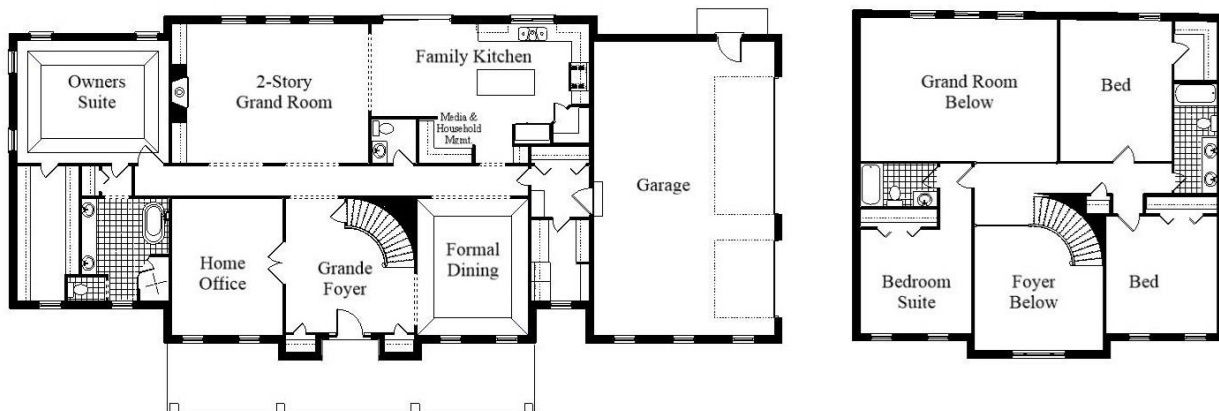

Your Land Your Style Your Home Your Way

Design + Build = Your Best Value

Grosse Pointe Hall
3480 Sq. Ft.

Copyright © 2020 Kraus Design Build
All Rights Reserved

Whether we modify this plan or assist you in the creation of a Custom Home Plan all your own You take the Design to the Level You Choose.