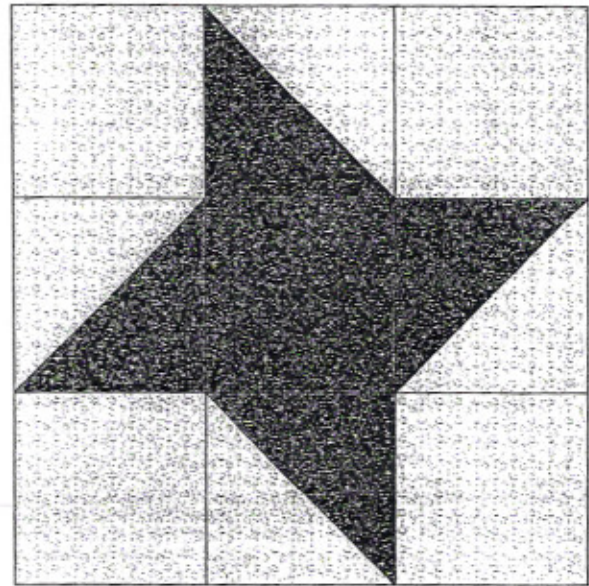

Friendship Star  
 Pattern for 9.00x9.00 block  
 Key Block (27/100 actual size)

*background white or offwhite*

Cutting Diagrams

Patch Count

4 patches

1 patch

2 patches

*2*

2 patches

*2*

From time to time, Hearts and Hands/ECA Quilter's Guild will make a quilt for a member who has moved away or who needs our version of loving care & support.

We had adopted the 9" friendship star for these quilts, done in different colors, depending on the likes of the recipient or the situation.