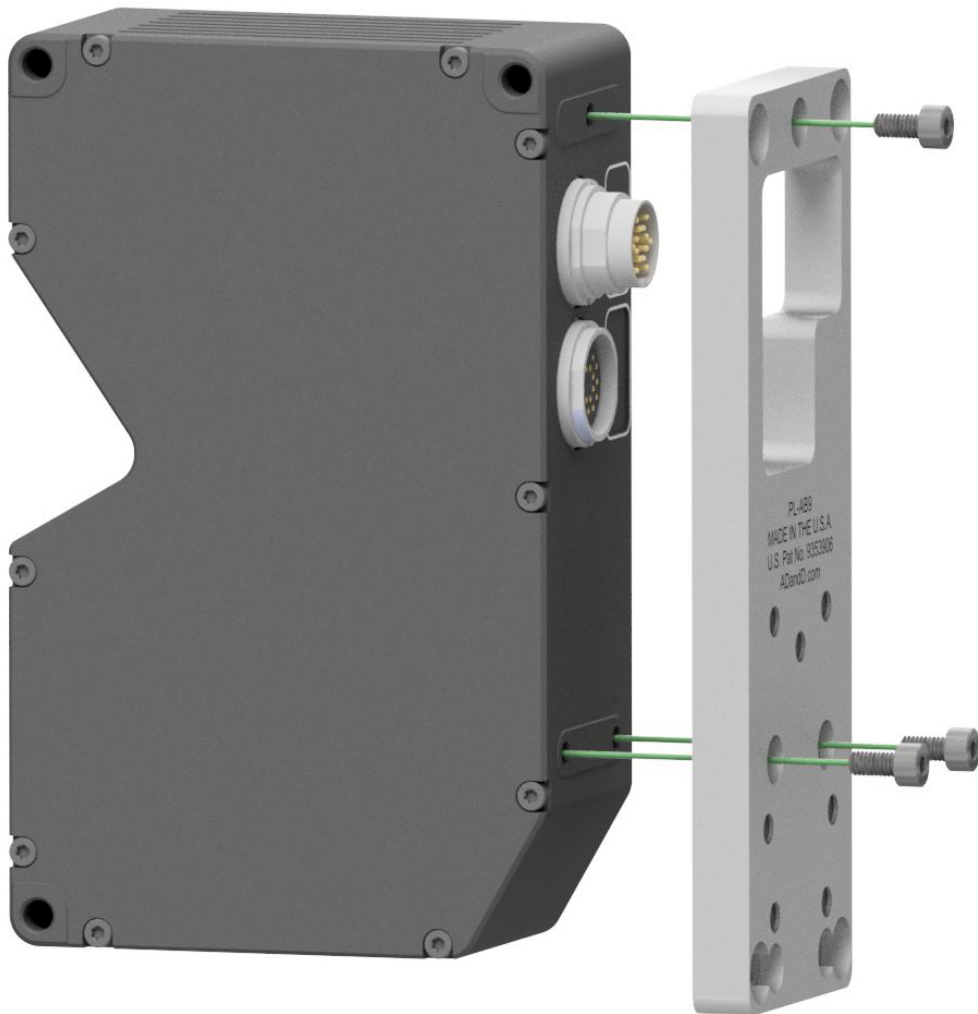

ADandD P/N PL-AB9

Mounting for LMI Gocator 2410

Mounts with included (3) S.H.C.S. - M4-0.7mm X 8mm 18-8SS

Sample Setup Application