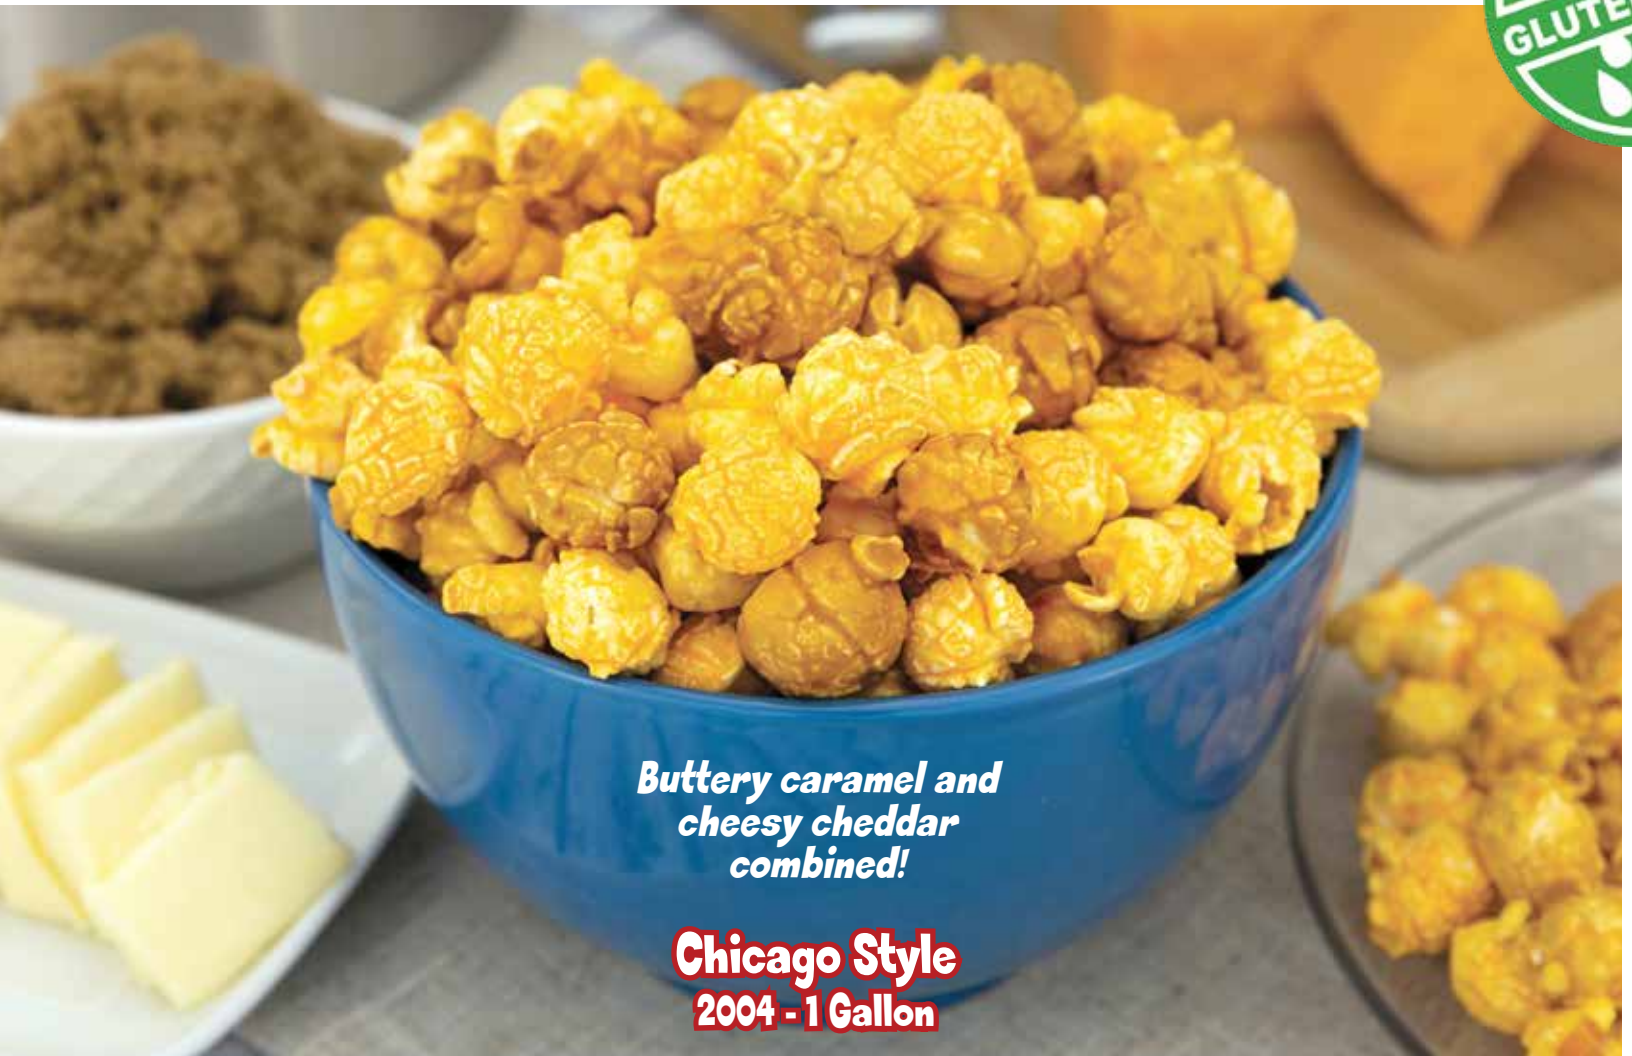

# POPCORN

*Gallon  
Sizes in  
Resealable  
Bags!*

**Cheesy Cheddar**  
2001 - 1 Gallon

**CELEBRATING 30 YEARS OF FUNDRAISING**

**Buttery Caramel**  
**2000 - 1 Gallon**

*Buttery caramel and  
cheesy cheddar  
combined!*

**Chicago Style**  
**2004 - 1 Gallon**

**Cheddar Jalapeño**  
2003 - 1 Gallon

**White Cheddar**  
2005 - 1 Gallon

**Salt & Vinegar**  
2029 - 1 Gallon

**Fruit Rainbow**  
2017 - 1 Gallon

**Texas Cheddar Habanero**  
2028 - 1 Gallon

**Three Cheese**  
2015 - 1 Gallon

**Cinnamon Toast**  
2016 - 1 Gallon

**Kettle Corn**  
2010 - 1 Gallon

**Movie Theater Butter**  
2026 - 1 Gallon

**Chocolate Delight**  
2012 - 1/2 Gallon

**Strawberry Shortcake**  
2013 - 1/2 Gallon