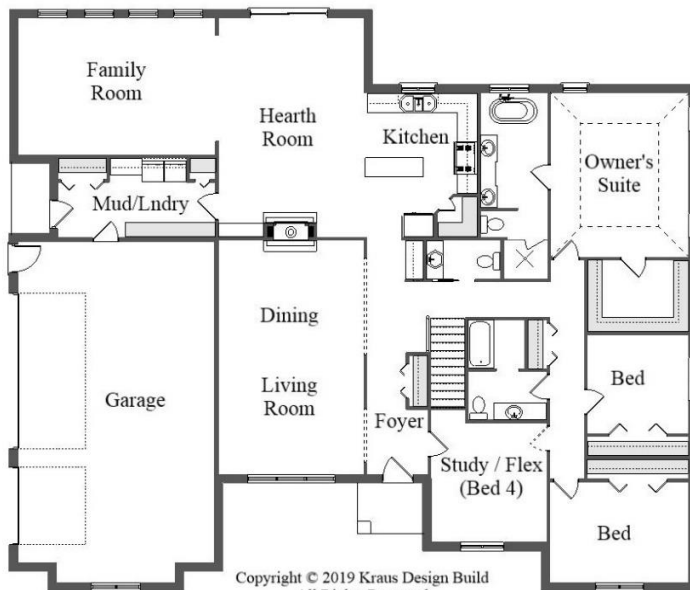

Your Land Your Style Your Home Your Way  
Design + Build = Your Best Value

[www.krausbuild.com](http://www.krausbuild.com)

The **Kraus** Company  
DESIGN BUILD

248-972-5549

Hunter Street Estate  
2855 Sq. Ft.

Customizable Plan  
to Meet Your Needs

Setting the New Standard