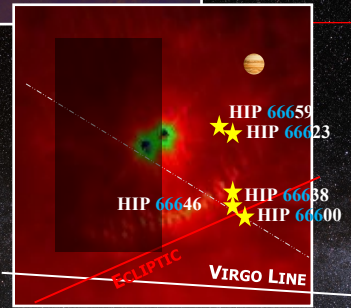

# REVELATION 12 SIGN COMPOSITE

The purpose of this illustration is to present a composite depiction and survey of the Revelation 12 Sign as it was astronomically construed on September 23, 2017 and what have been the major and significant 'pieces of the puzzle' leading up to and after the Sign. These factors will both be from a purely astronomical and scientific observable point of view to the esoteric and nefarious elements that seem to have mirrored and/or mocked the Sign in tandem. The illustration will depict such discoveries, at least pertinent to this researcher's study of the phenomenon since 2008. Perhaps there is one last correlation and prophetic suggestion that will involve the 1260-day count that the Sign in Revelation 12 is directly associated with. With the identification and image captured for the 1st time of the Black Hole being in Virgo, could be alluding to a soon event of an 'Open Door' being set for the Rapture event to take place. Thus, could a 1260-day count be correlated to the Sign that makes-up its very DNA from the book of Revelation? This study is not insinuating that on the 1260th day, that being March 6, 2021 the Rapture Event is to have taken place, but that the window of time to could be a high Rapture watch timeframe and/or its prophetic 'shelf life'. The timeline will depict the eclipses up to 2026 for reference.

## SEED OF THE WOMAN GOOGLE COVER-UPS

2008

- = Blood Moon
- = Partial Moon
- = Penumbral
- C** = Central
- H** = Hybrid
- = Total
- = Annular Eclipse
- = Partial Eclipse
- = Hybrid Eclipse

## TRIAD

1260 DAYS

or 42 months or 3.5 years  
From Rev 12 Sign - Sep 23, 2017

March 6, 2021 ?

What is this latest relevant puzzle piece of the Revelation 12 Sign? As noted, it is the picture taken for the first time in human history of a Black Hole (Messier 87) and by a female scientist no less. And where was it taken? In Virgo. Is this the 'last' of the 'pieces of the prophetic puzzle'?