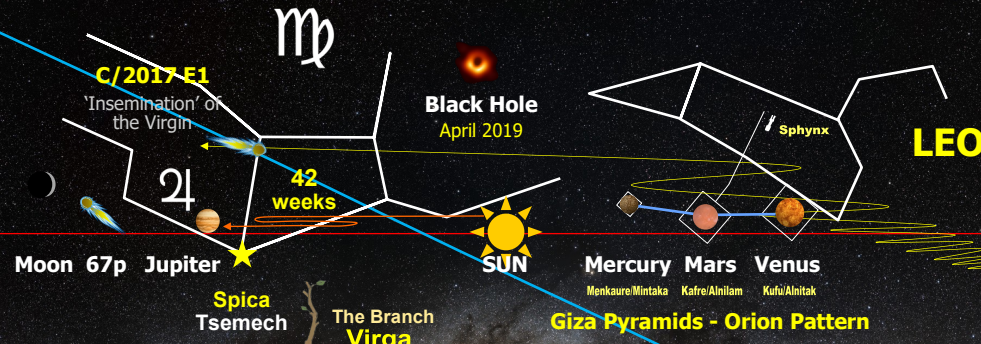

VIRGO

September 23, 2017