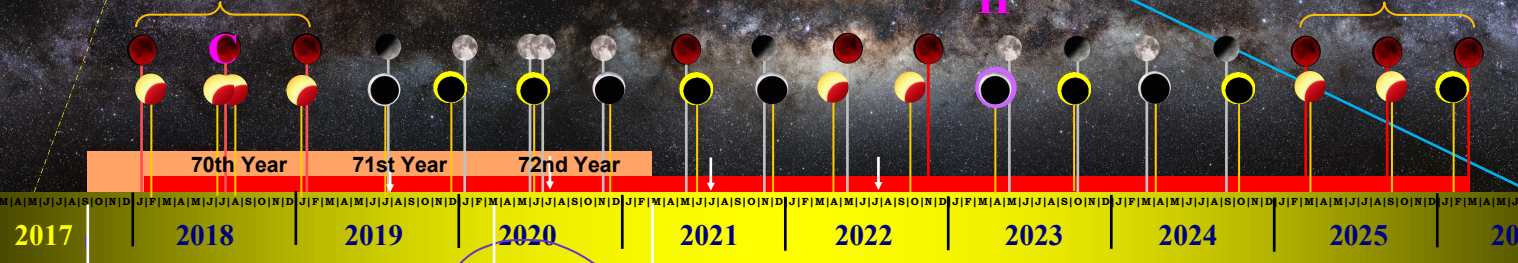

REVELATION 12 SIGN COMPOSITE

The purpose of this illustration is to present a composite depiction and survey of the Revelation 12 Sign as it was astronomically construed on September 23, 2017 and what have been the major and significant 'pieces of the puzzle' leading up to and after the Sign. These factors will both be from a purely astronomical and scientific observable point of view to the esoteric and nefarious elements that seem to have mirrored and/or mocked the Sign in tandem. The illustration will depict such discoveries, at least pertinent to this researcher's study of the phenomenon since 2008. Perhaps there is one last correlation and prophetic suggestion that will involve the 1260-day count that the Sign in Revelation 12 is directly associated with. With the identification and image captured for the 1st time of the Black Hole being in Virgo, could be alluding to a soon event of an 'Open Door' being set for the Rapture event to take place. Thus, could a 1260-day count be correlated to the Sign that makes-up its very DNA from the book of Revelation? This study is not insinuating that on the 1260th day, that being March 6, 2021 the Rapture Event is to have taken place, but that the window of time to could be a high Rapture watch timeframe and/or its prophetic 'shelf life'. The timeline will depict the eclipses up to 2026 for reference.

SEED OF THE WOMAN GOOGLE COVER-UPS

2008

- = Blood Moon
- = Partial Moon
- = Penumbral
- **C** = Central
- **H** = Hybrid
- = Total
- = Annular Eclipse
- = Partial Eclipse
- = Hybrid Eclipse

FROM THE DA VINCI CODE MOVIE

May 2006

GALACTIC EQUATOR

SPACEX
Catalog #: 42004 - 2017-5A
DRAGON CRS-12

Beginning End of Mazzaroth

VIRGO

September 23, 2017

Time of Jacob's Trouble
Genesis 37-Sons of Jacob