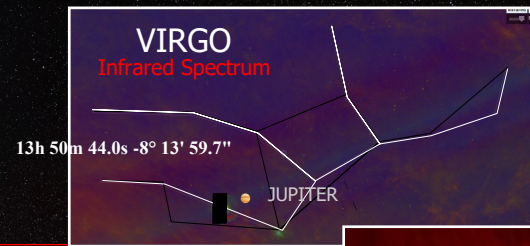

# REVELATION 12 SIGN COMPOSITE

The purpose of this illustration is to present a composite depiction and survey of the Revelation 12 Sign as it was astronomically construed on September 23, 2017 and what have been the major and significant 'pieces of the puzzle' leading up to and after the Sign. These factors will both be from a purely astronomical and scientific observable point of view to the esoteric and nefarious elements that seem to have mirrored and/or mocked the Sign in tandem. The illustration will depict such discoveries, at least pertinent to this researcher's study of the phenomenon since 2008. Perhaps there is one last correlation and prophetic suggestion that will involve the 1260-day count that the Sign in Revelation 12 is directly associated with. With the identification and image captured for the 1st time of the Black Hole being in Virgo, could be alluding to a soon event of an 'Open Door' being set for the Rapture event to take place. Thus, could a 1260-day count be correlated to the Sign that makes-up its very DNA from the book of Revelation? This study is not insinuating that on the 1260th day, that being March 6, 2021 the Rapture Event is to have taken place, but that the window of time to could be a high Rapture watch timeframe and/or its prophetic 'shelf life'. The timeline will depict the eclipses up to 2026 for reference.

## SEED OF THE WOMAN GOOGLE COVER-UPS

2008

- = Blood Moon
- = Partial Moon
- = Penumbral
- C** = Central
- H** = Hybrid
- = Total
- = Annular Eclipse
- = Partial Eclipse
- = Hybrid Eclipse

## ★ ZAVIJAVA

From Al Zawiah which means 'The Corner'. This was the star Einstein used during the solar eclipse of Sep. 21, 1922, which fell close to it, to determine the speed of light in space.