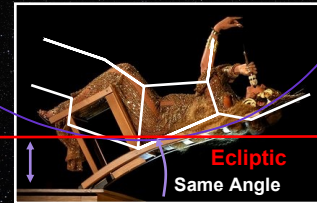

February 2017