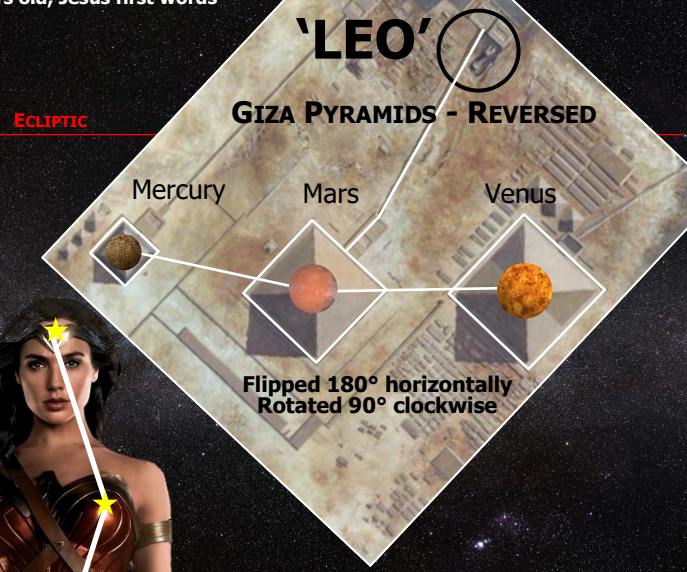

# REVELATION 12 SIGN COMPOSITE

The purpose of this illustration is to present a composite depiction and survey of the Revelation 12 Sign as it was astronomically construed on September 23, 2017 and what have been the major and significant 'pieces of the puzzle' leading up to and after the Sign. These factors will both be from a purely astronomical and scientific observable point of view to the esoteric and nefarious elements that seem to have mirrored and/or mocked the Sign in tandem. The illustration will depict such discoveries, at least pertinent to this researcher's study of the phenomenon since 2008. Perhaps there is one last correlation and prophetic suggestion that will involve the 1260-day count that the Sign in Revelation 12 is directly associated with. With the identification and image captured for the 1st time of the Black Hole being in Virgo, could be alluding to a soon event of an 'Open Door' being set for the Rapture event to take place. Thus, could a 1260-day count be correlated to the Sign that makes-up its very DNA from the book of Revelation? This study is not insinuating that on the 1260th day, that being March 6, 2021 the Rapture Event is to have taken place, but that the window of time to could be a high Rapture watch timeframe and/or its prophetic 'shelf life'. The timeline will depict the eclipses up to 2026 for reference.

## THE SPHINX

@ the Giza Plateau Leo and Virgo combined Mazzaroth/Zodiac

## TRIAD

1260 DAYS

or 42 months or 3.5 years  
From Rev 12 Sign - Sep 23, 2017

March 6, 2021 ?

What is this latest relevant puzzle piece of the Revelation 12 Sign? As noted, it is the picture taken for the first time in human history of a Black Hole (Messier 87) and by a female scientist no less. And where was it taken? In Virgo. Is this the 'last' of the 'pieces of the prophetic puzzle'?