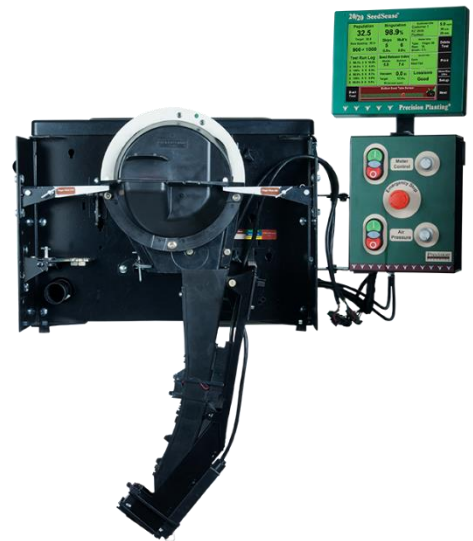

WE CAN TEST
MANY POPULAR
BRANDS OF
METERS
INCLUDING:

JD

KINZE

WHITE