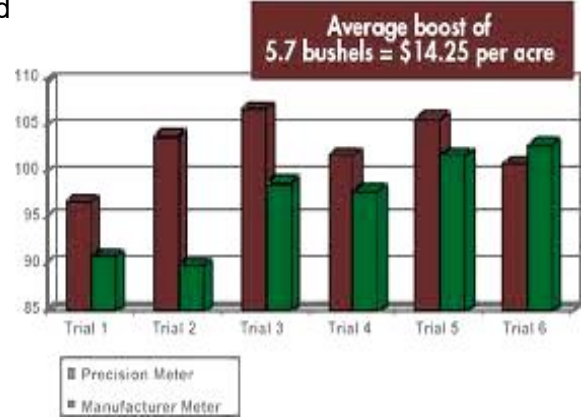

Precision Meter

Precision Meters are engineered and built to do it again and again. Ordinary finger meters have a hard time doing that (singulating), especially with a wide variety of seeds. They'll miss one, then grab two, resulting in skips and doubles. That wastes seeds, robs yield and

The key features of the Precision Meter are;

- -**Adjustable Brush**...allows fine tuning for different seed sizes and shapes.
- -**Precision Finger Set**...loads and holds a single seed due to tougher spring and properly formed flag.
- -**Population Max** backing plate...rigid so to stabilize the fingers.
- -**Skip Stop**...cushioning prevents the seed from ricocheting back into the seed pool.
- -**Sure Fire**...seed belt delivers the seed down the center of the tube increasing excellent seed spacing. ✓ Precision Planting.

PART #	DESCRIPTION	PRICE	PRICE W/ TUBE
343022	7000 / EARLY KINZE	$ 230 SALE	$ 246 SALE
343030	KINZE 3000 SERIES	$ 230 SALE	$ 246 SALE
343025	JOHN DEERE 7200-1700	$ 230 SALE	$ 246 SALE