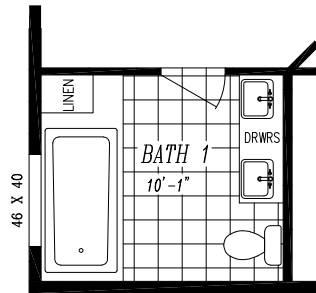

COLUMBIA RIVER

2037

24'-0" x 56'-0"

APPROX. 1,344 SQ. FT.

OPT. DBL. LAVS

OPT BATH W/ 6' DECK TUB
& DBL LAVS

OPT BATH W/ 48X72 SHWR.
& DBL LAVS

OPT. DEN I.P.O. BEDROOM