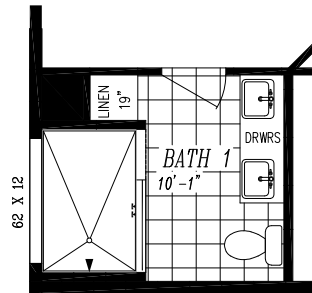

COLUMBIA RIVER

2037

24'-0" x 56'-0"

APPROX. 1,344 SQ. FT.

OPT. DBL. LAVS

OPT BATH W/ 6' DECK TUB
& DBL LAVS

OPT BATH W/ 48X72 SHWR.
& DBL LAVS

OPT. DEN I.P.O. BEDROOM