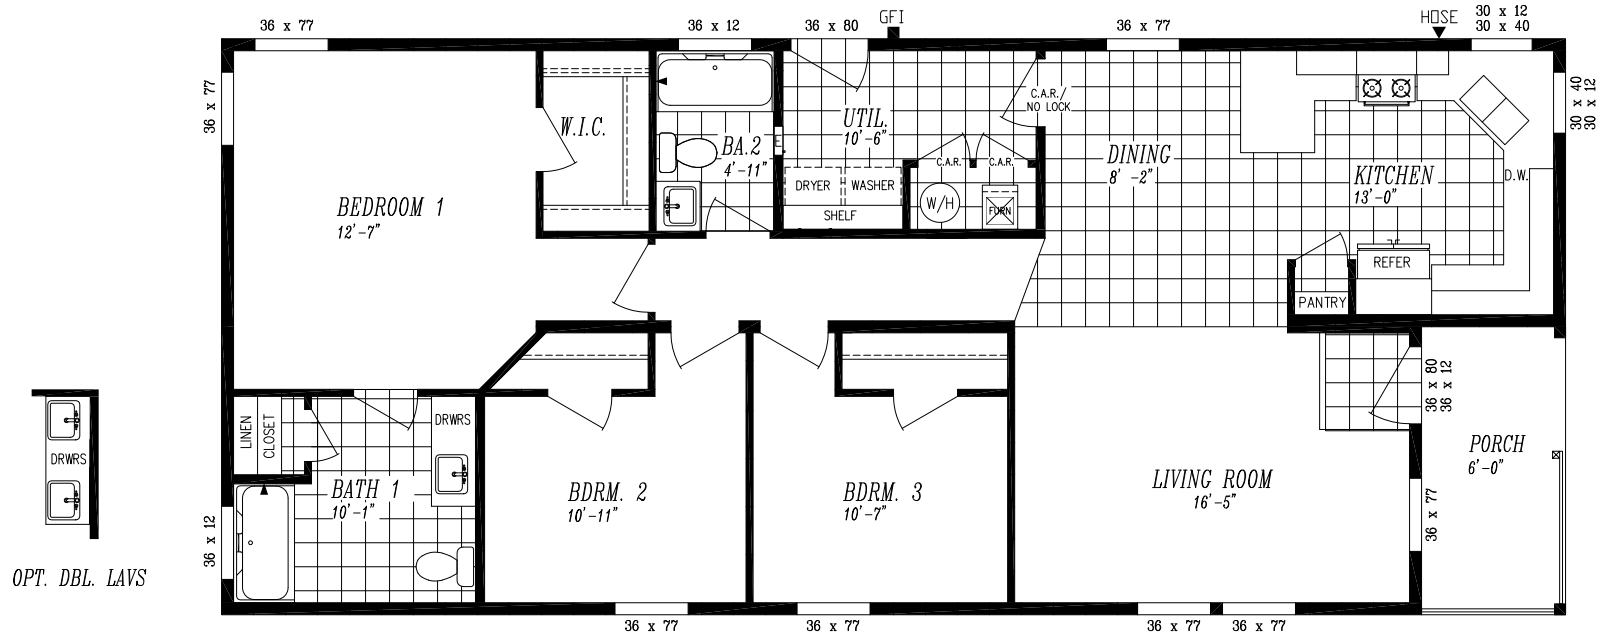

COLUMBIA RIVER

2037

24'-0" x 56'-0"

APPROX. 1,344 SQ. FT.

OPT. DBL. LAVS

OPT BATH W/ 6' DECK TUB
& DBL LAVS

OPT BATH W/ 48X72 SHWR.
& DBL LAVS

OPT. DEN I.P.O. BEDROOM