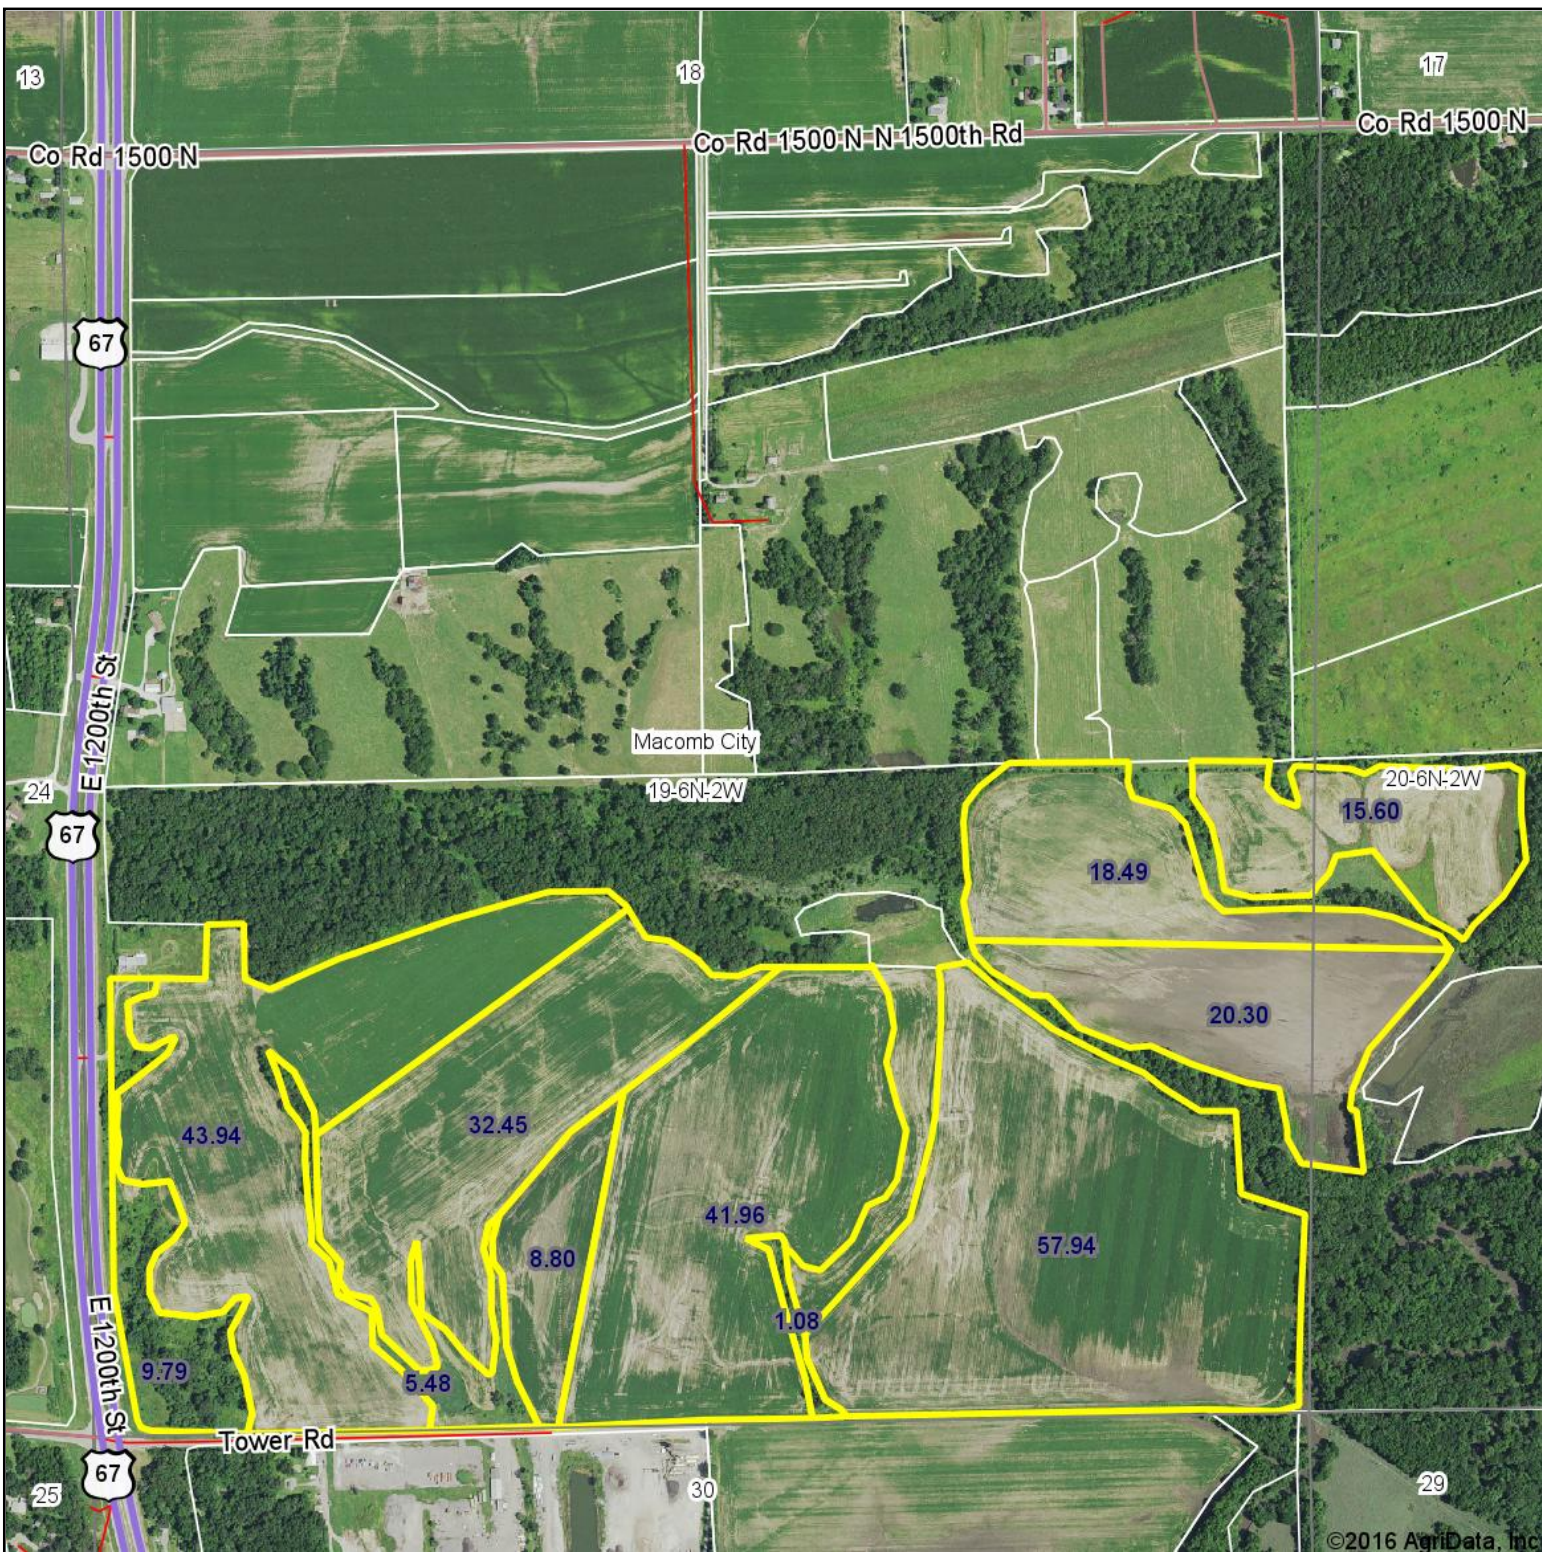

Aerial Map

map center: 40° 29' 30.18, -90° 39' 52.74

19-6N-2W
McDonough County
Illinois

9/16/2016

Maps Provided By:

 CUSTOMIZED ONLINE MAPPING
 © AgriData, Inc. 2016 www.AgriDataInc.com