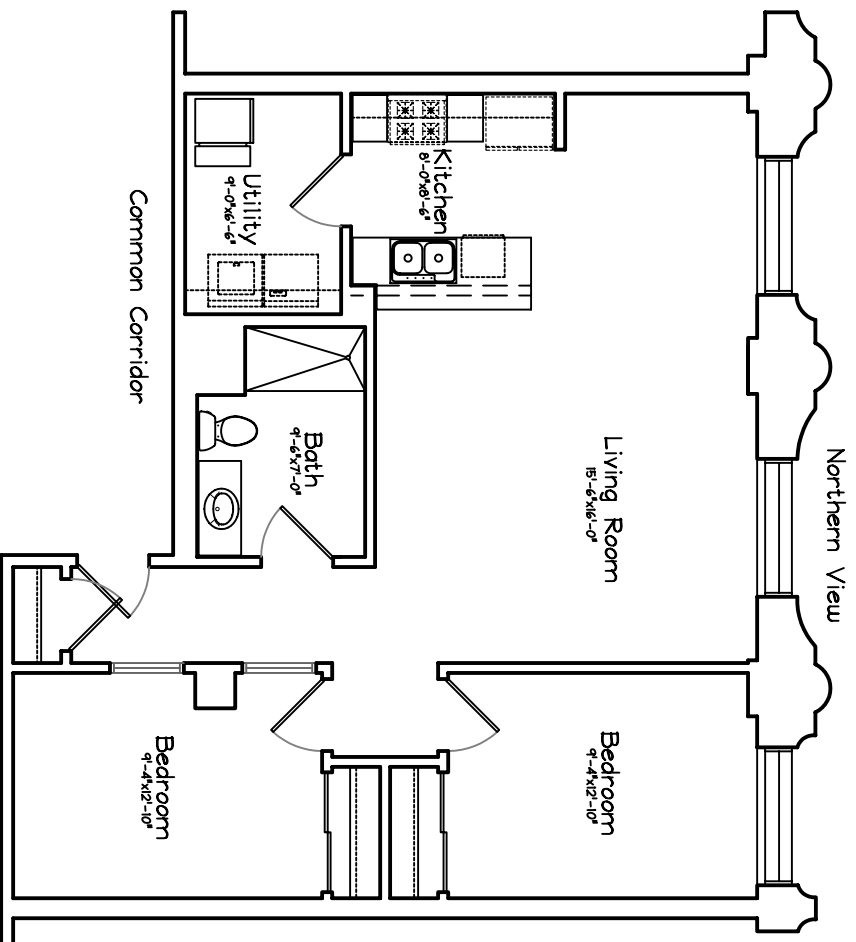

PLANKINTON LOFT APARTMENTS - 4th FLOOR

Unit #401 = 940 sq ft
Two Bedroom, 1 Bath

Scale : 1/8" = 1'-0"

Square Footage taken from center of corridor/party walls
to exterior of furred walls.