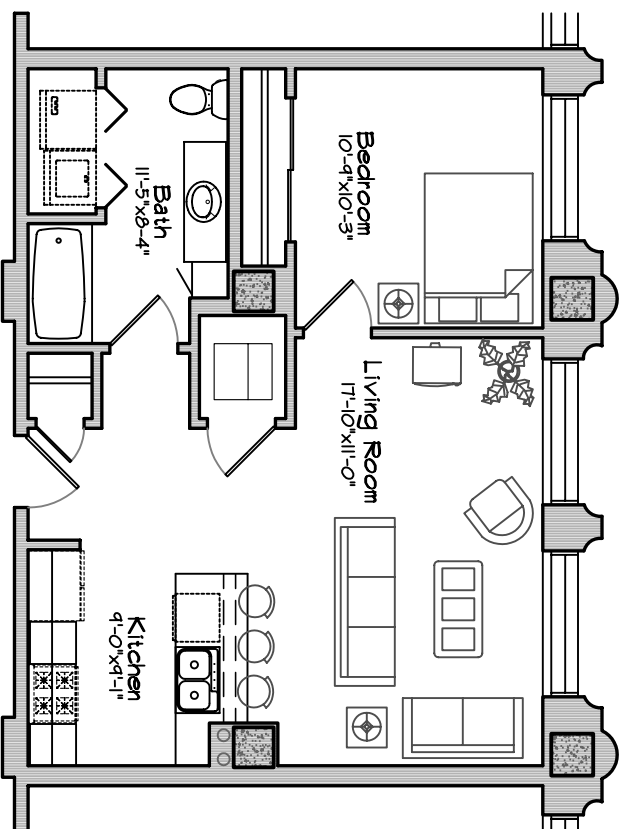

PLANKINTON LOFT APARTMENTS - 3rd FLOOR

Western View

Unit #335 = 668 sq ft
One Bedroom, 1 Bath

Scale : 1/8" = 1'-0"

Square Footage taken from center of corridor/party walls
to exterior of furred walls.