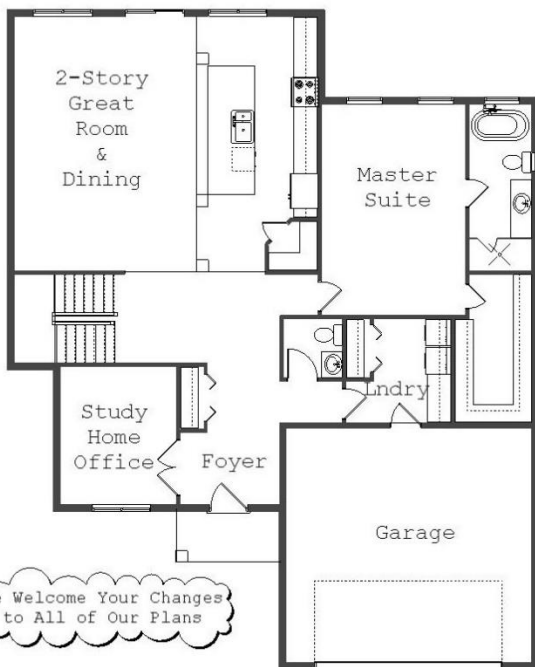

Your Land Your Style Your Home Your Way  
Design + Build = Your Best Value

The **Kraus** Company  
DESIGN BUILD  
248-972-5549

**Birch Harbor**  
**2675 Sq. Ft.**

Copyright © 2021 Kraus Design Build  
All Rights Reserved