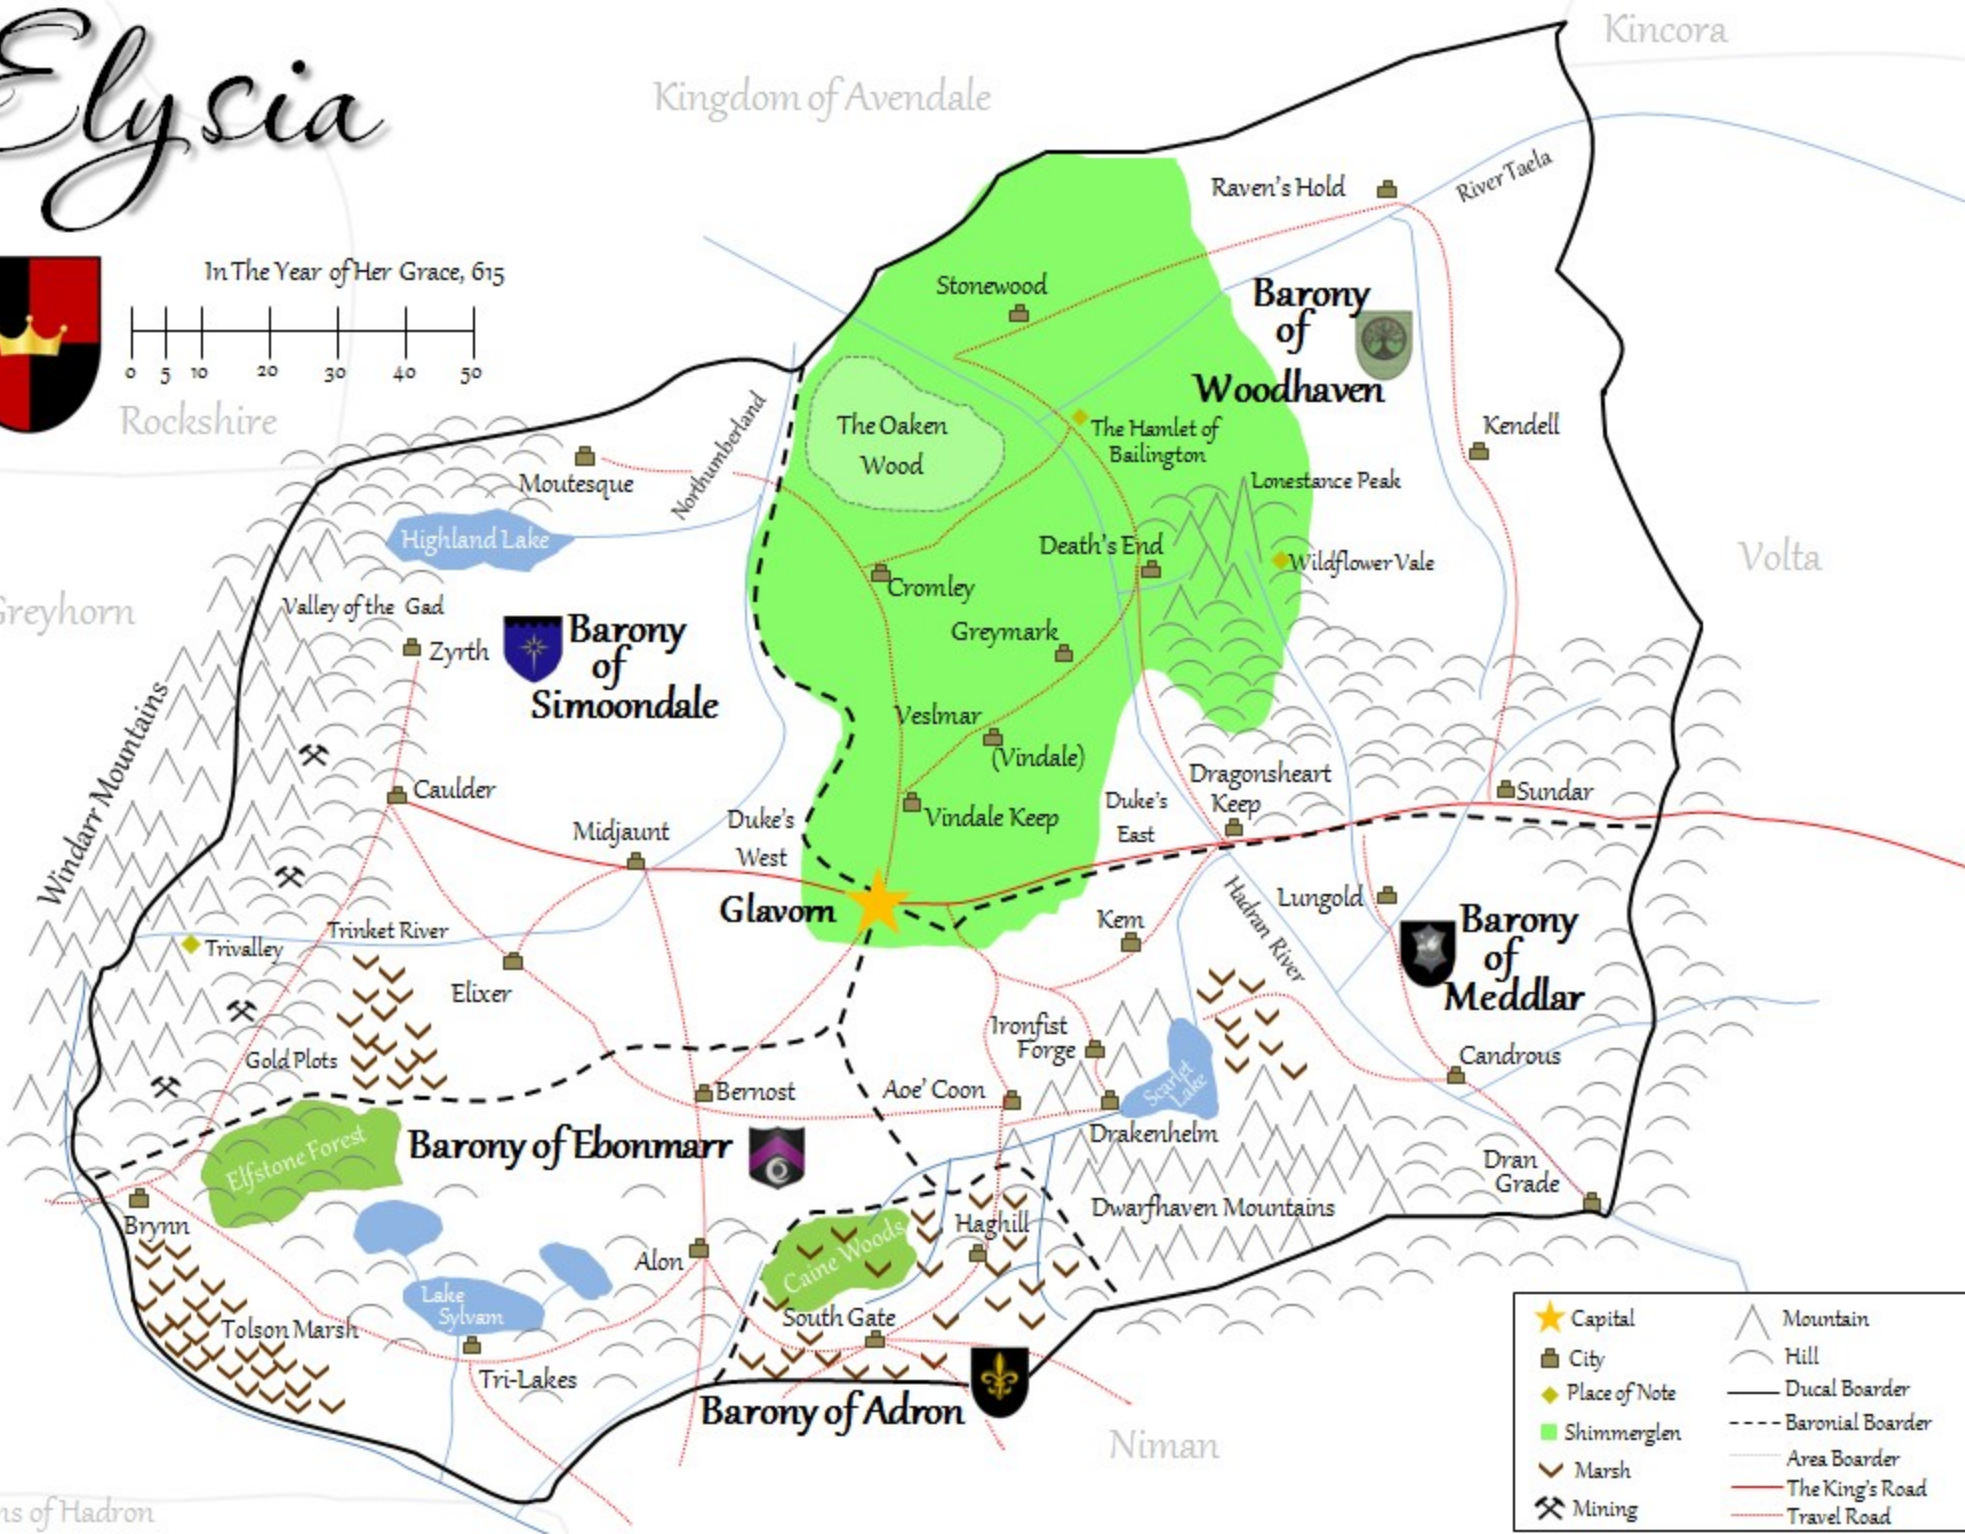

Elysia

In The Year of Her Grace, 615

Rockshire

Kingdom of Avendale

Kincora

Greyhorn

Volta

- | | |
|-----------------|------------------------|
| ★ Capital | △ Mountain |
| ■ City | △ Hill |
| ◆ Place of Note | — Ducal Boarder |
| ■ Shimmerglen | - - - Baronial Boarder |
| ∨ Marsh | — Area Boarder |
| ⚒ Mining | — The King's Road |
| | — Travel Road |

Plains of Hadron

Niman