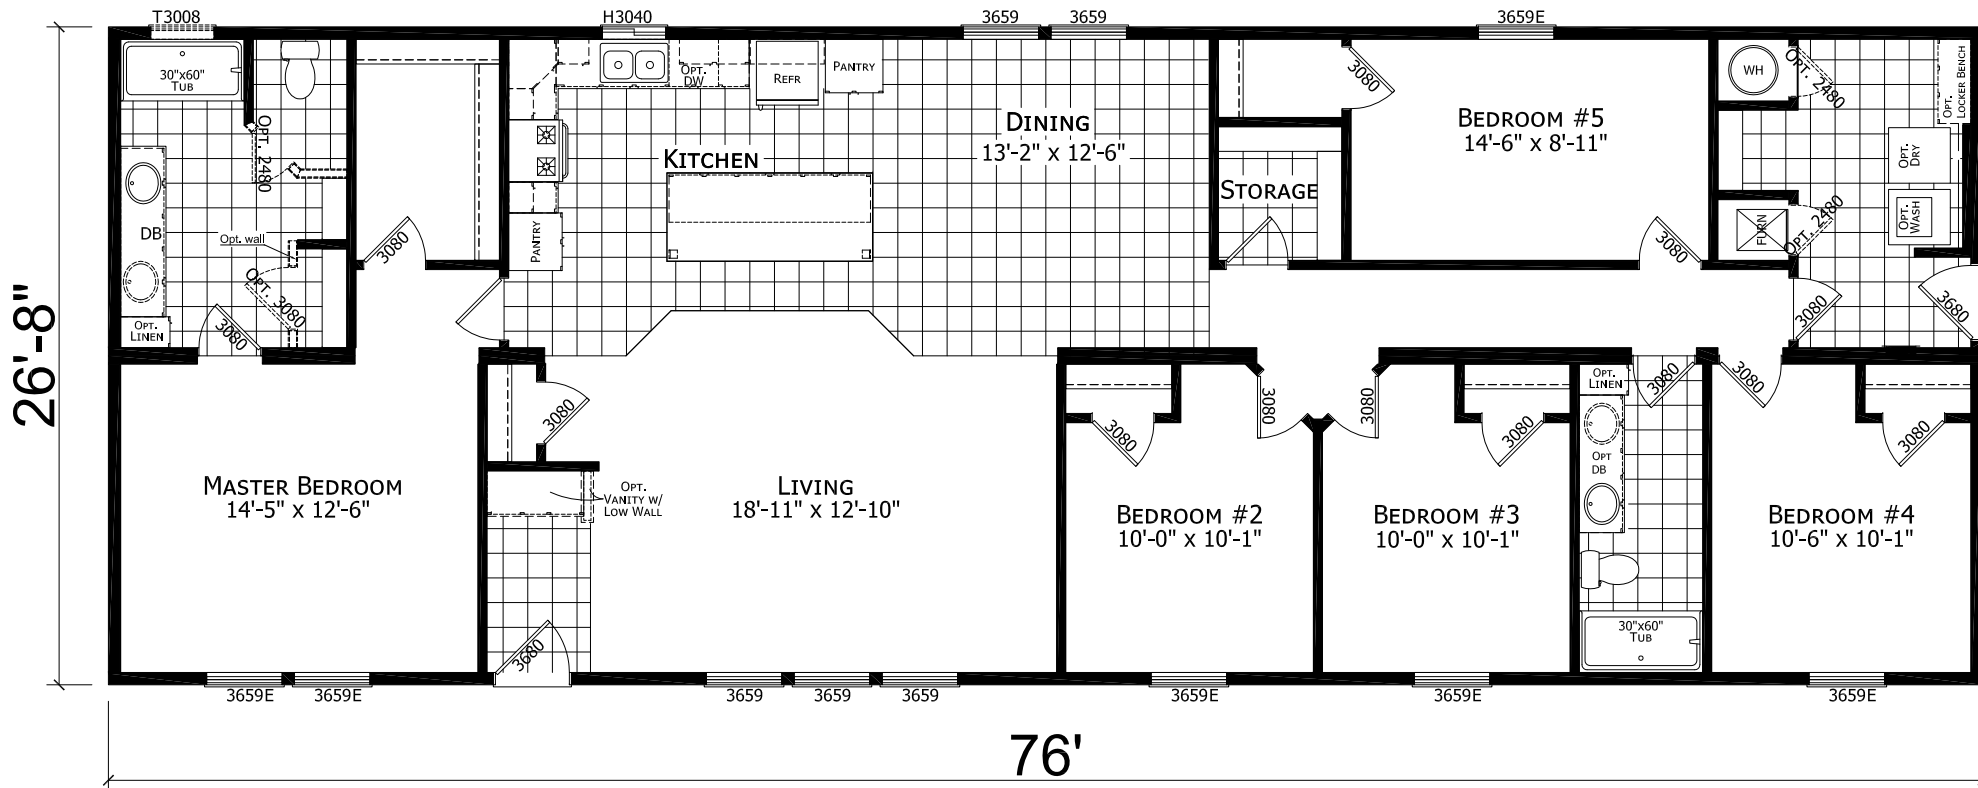

# MODEL 17-CW-4765F

5 BEDROOM, 2 BATH

ACTUAL SIZE: 66' x 26'-8"

TOTAL AREA: 2,027 SQ. FT.

**CHAMPION**  
 MANUFACTURED BEAUTIFULLY™  
 1425 SUNNYSIDE RD. WEISER, ID 83672

MODIFICATIONS

PROJECT: 17-CW4765F  
 76' x 26'-8" 5 BD 2 BTH  
 DRAWN BY:  
 DATE:  
 SCALE: 3/16" = 1'-0"