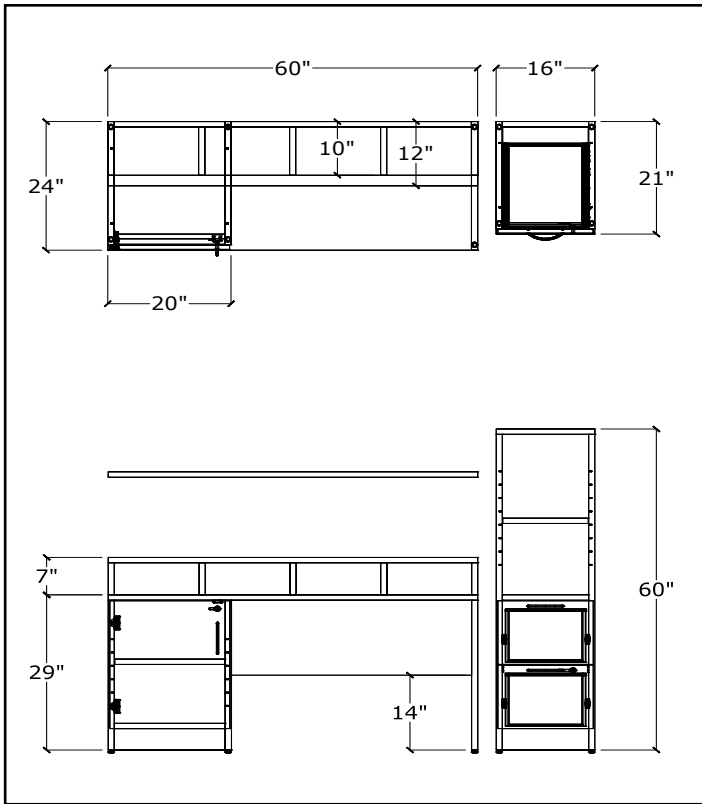

HOME OFFICE #01

ITEM	QTY	Code	DESCRIPTION	LIST	EXT LIST
A	1	REAN6024	TABLE - 60"W X 24"D X 29"H	\$721	\$721
B	1	SUN60BC12/SB/15D	BOOKCASE - 12"W X 15"D X 60"H	\$444	\$444
	1	SPBAR/44	SUPPORT BAR	\$100	\$100
	1	EXTRA SHELF FOR SUN60BC12/SB/15D	EXTRA SHELF	\$59	\$59
				TOTAL	\$1'324

HOME OFFICE #02

ITEM	QTY	Code	DESCRIPTION	LIST	EXT LIST
A	1	UN6024L/BBFF/MP14	DESK - 60"W X 24"D X 29"H	\$871	\$871
B	1	UN60HUT/ORG/WM	WALL HUTCH - 60"W X 15"D X 15"H	\$663	\$663
C	1	HO#001	CUSTOM DESK TOPPER - 16"W X 18.5D X 14"H	\$579	\$579
D	1	HO#002	CUSTOM STORAGE - 36"W X 15"D X 48"H	\$1'034	\$1'034
				TOTAL	\$3'147

HOME OFFICE #03

ITEM	QTY	Code	DESCRIPTION	LIST	EXT LIST
A	1	UN6024TD	DESK - 60"W X 24"D X 29"H	\$561	\$561
				TOTAL	\$561

HOME OFFICE #04

ITEM	QTY	Code	DESCRIPTION	LIST	EXT LIST
A	1	IHA6024/TD/2	HEIGHT ADJ DESK - 60"W X 24"D X 24.5-50"H	\$1330	\$1330
B	1	IBFM/21	MOBILE PED - 16"W X 21"D X 22"H	\$579	\$579
C	1	HO#001	CUSTOM WALL HUTCH - 60"W X 15"D X 15"H	\$825	\$825
D	1	HO#002	CUSTOM WARDROBE - 16"W X 21"D X 60"H	\$925	\$925
				TOTAL	\$3'659