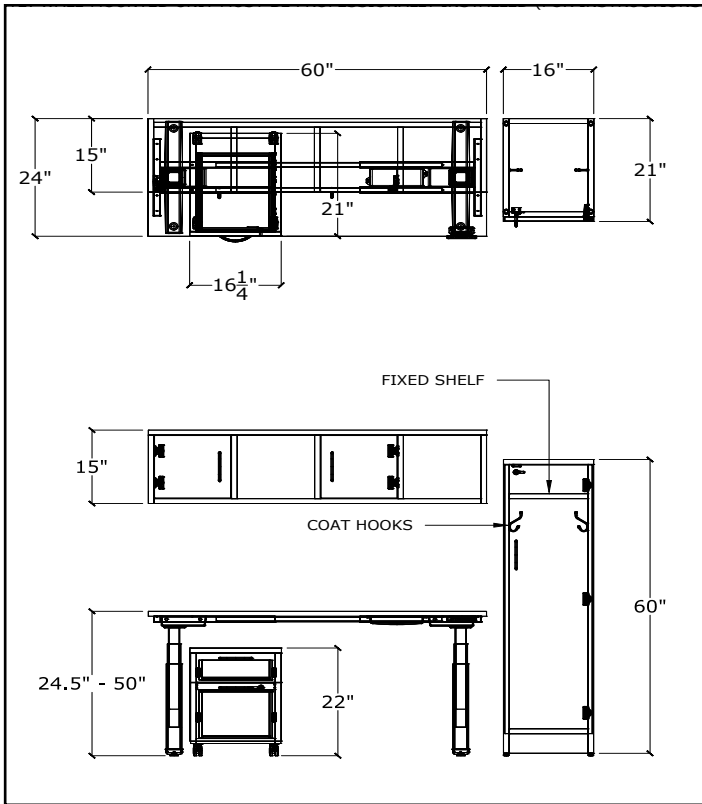

HOME OFFICE #01

ITEM	QTY	Code	DESCRIPTION	LIST	EXT LIST
A	1	REAN6024	TABLE - 60"W X 24"D X 29"H	\$721	\$721
B	1	SUN60BC12/SB/15D	BOOKCASE - 12"W X 15"D X 60"H	\$444	\$444
	1	SPBAR/44	SUPPORT BAR	\$100	\$100
	1	EXTRA SHELF FOR SUN60BC12/SB/15D	EXTRA SHELF	\$59	\$59
				TOTAL	\$1'324

HOME OFFICE #02

ITEM	QTY	Code	DESCRIPTION	LIST	EXT LIST
A	1	UN6024L/BBFF/MP14	DESK - 60"W X 24"D X 29"H	\$871	\$871
B	1	UN60HUT/ORG/WM	WALL HUTCH - 60"W X 15"D X 15"H	\$663	\$663
C	1	HO#001	CUSTOM DESK TOPPER - 16"W X 18.5D X 14"H	\$579	\$579
D	1	HO#002	CUSTOM STORAGE - 36"W X 15"D X 48"H	\$1'034	\$1'034
				TOTAL	\$3'147

HOME OFFICE #03

ITEM	QTY	Code	DESCRIPTION	LIST	EXT LIST
A	1	UN6024TD	DESK - 60"W X 24"D X 29"H	\$561	\$561
				TOTAL	\$561

HOME OFFICE #04

ITEM	QTY	Code	DESCRIPTION	LIST	EXT LIST
A	1	IHA6024/TD/2	HEIGHT ADJ DESK - 60"W X 24"D X 24.5-50"H	\$1330	\$1330
B	1	IBFM/21	MOBILE PED - 16"W X 21"D X 22"H	\$579	\$579
C	1	HO#001	CUSTOM WALL HUTCH - 60"W X 15"D X 15"H	\$825	\$825
D	1	HO#002	CUSTOM WARDROBE - 16"W X 21"D X 60"H	\$925	\$925
				TOTAL	\$3'659