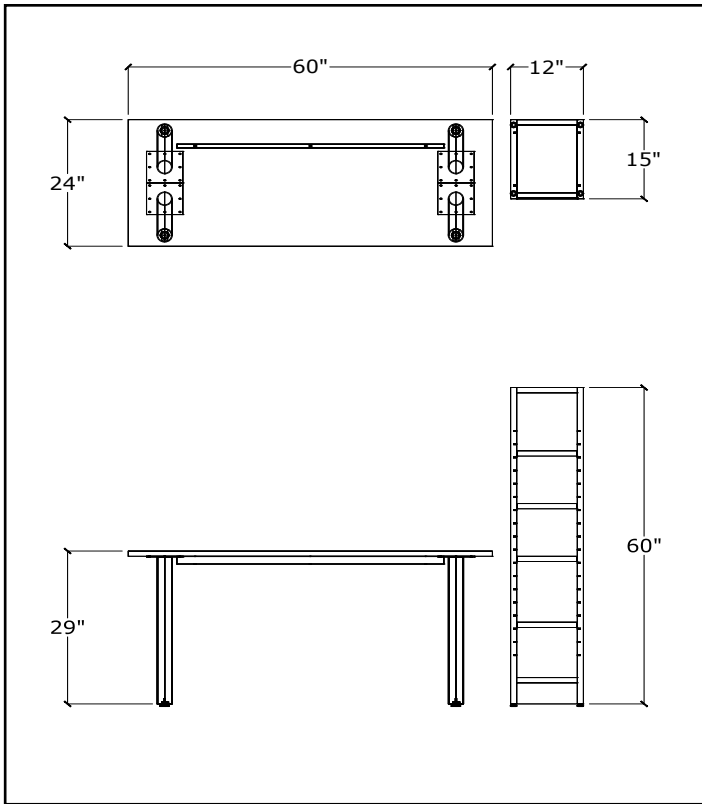

HOME OFFICE #01

ITEM	QTY	Code	DESCRIPTION	LIST	EXT LIST
A	1	REAN6024	TABLE - 60"W X 24"D X 29"H	\$721	\$721
B	1	SUN60BC12/SB/15D	BOOKCASE - 12"W X 15"D X 60"H	\$444	\$444
	1	SPBAR/44	SUPPORT BAR	\$100	\$100
	1	EXTRA SHELF FOR SUN60BC12/SB/15D	EXTRA SHELF	\$59	\$59
				TOTAL	\$1'324

HOME OFFICE #02

ITEM	QTY	Code	DESCRIPTION	LIST	EXT LIST
A	1	UN6024L/BBFF/MP14	DESK - 60"W X 24"D X 29"H	\$871	\$871
B	1	UN60HUT/ORG/WM	WALL HUTCH - 60"W X 15"D X 15"H	\$663	\$663
C	1	HO#001	CUSTOM DESK TOPPER - 16"W X 18.5D X 14"H	\$579	\$579
D	1	HO#002	CUSTOM STORAGE - 36"W X 15"D X 48"H	\$1'034	\$1'034
				TOTAL	\$3'147

HOME OFFICE #03

ITEM	QTY	Code	DESCRIPTION	LIST	EXT LIST
A	1	UN6024TD	DESK - 60"W X 24"D X 29"H	\$561	\$561
				TOTAL	\$561

HOME OFFICE #04

ITEM	QTY	Code	DESCRIPTION	LIST	EXT LIST
A	1	IHA6024/TD/2	HEIGHT ADJ DESK - 60"W X 24"D X 24.5-50"H	\$1330	\$1330
B	1	IBFM/21	MOBILE PED - 16"W X 21"D X 22"H	\$579	\$579
C	1	HO#001	CUSTOM WALL HUTCH - 60"W X 15"D X 15"H	\$825	\$825
D	1	HO#002	CUSTOM WARDROBE - 16"W X 21"D X 60"H	\$925	\$925
				TOTAL	\$3'659