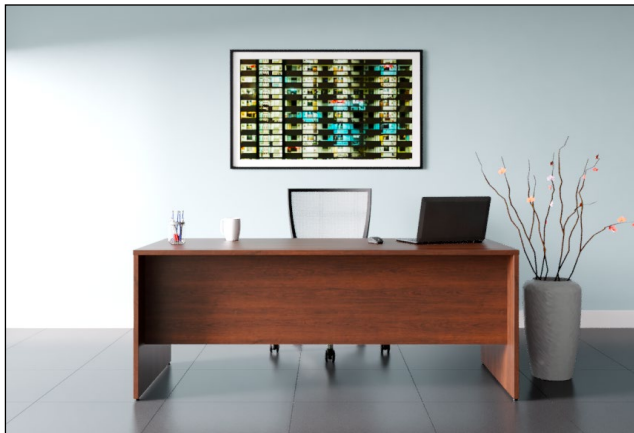

IOF HOME OFFICE ESSENTIALS

Create the perfect home office with IOF! Our catalog of standard furniture options contains tons of stylish and affordable desks, tables, and height-adjustable desks that are perfect for furnishing any at-home office space. See below for specs and pricing on a couple of our favourite home office options.

HOME OFFICE #01

ITEM	QTY	Code	DESCRIPTION	LIST	EXT LIST
A	1	REAN6024	TABLE - 60"W X 24"D X 29"H	\$721	\$721
B	1	SUN60BC12/SB/15D	BOOKCASE - 12"W X 15"D X 60"H	\$444	\$444
	1	SPBAR/44	SUPPORT BAR	\$100	\$100
	1	EXTRA SHELF FOR SUN60BC12/SB/15D	EXTRA SHELF	\$59	\$59
				TOTAL	\$1'324

HOME OFFICE #02

ITEM	QTY	Code	DESCRIPTION	LIST	EXT LIST
A	1	UN6024L/BBFF/MP14	DESK - 60"W X 24"D X 29"H	\$871	\$871
B	1	UN60HUT/ORG/WM	WALL HUTCH - 60"W X 15"D X 15"H	\$663	\$663
C	1	HO#001	CUSTOM DESK TOPPER - 16"W X 18.5D X 14"H	\$579	\$579
D	1	HO#002	CUSTOM STORAGE - 36"W X 15"D X 48"H	\$1'034	\$1'034
				TOTAL	\$3'147