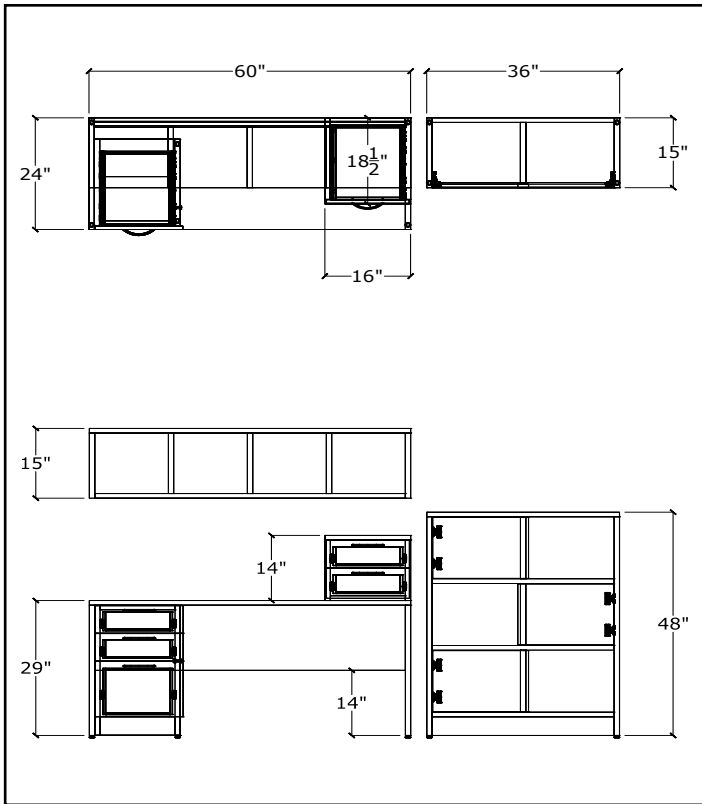

HOME OFFICE #01

ITEM	QTY	Code	DESCRIPTION	LIST	EXT LIST
A	1	REAN6024	TABLE - 60"W X 24"D X 29"H	\$721	\$721
B	1	SUN60BC12/SB/15D	BOOKCASE - 12"W X 15"D X 60"H	\$444	\$444
	1	SPBAR/44	SUPPORT BAR	\$100	\$100
	1	EXTRA SHELF FOR SUN60BC12/SB/15D	EXTRA SHELF	\$59	\$59
				TOTAL	\$1'324

HOME OFFICE #02

ITEM	QTY	Code	DESCRIPTION	LIST	EXT LIST
A	1	UN6024L/BBFF/MP14	DESK - 60"W X 24"D X 29"H	\$871	\$871
B	1	UN60HUT/ORG/WM	WALL HUTCH - 60"W X 15"D X 15"H	\$663	\$663
C	1	HO#001	CUSTOM DESK TOPPER - 16"W X 18.5D X 14"H	\$579	\$579
D	1	HO#002	CUSTOM STORAGE - 36"W X 15"D X 48"H	\$1'034	\$1'034
				TOTAL	\$3'147

HOME OFFICE #03

ITEM	QTY	Code	DESCRIPTION	LIST	EXT LIST
A	1	UN6024TD	DESK - 60"W X 24"D X 29"H	\$561	\$561
				TOTAL	\$561

HOME OFFICE #04

ITEM	QTY	Code	DESCRIPTION	LIST	EXT LIST
A	1	IHA6024/TD/2	HEIGHT ADJ DESK - 60"W X 24"D X 24.5-50"H	\$1330	\$1330
B	1	IBFM/21	MOBILE PED - 16"W X 21"D X 22"H	\$579	\$579
C	1	HO#001	CUSTOM WALL HUTCH - 60"W X 15"D X 15"H	\$825	\$825
D	1	HO#002	CUSTOM WARDROBE - 16"W X 21"D X 60"H	\$925	\$925
				TOTAL	\$3'659