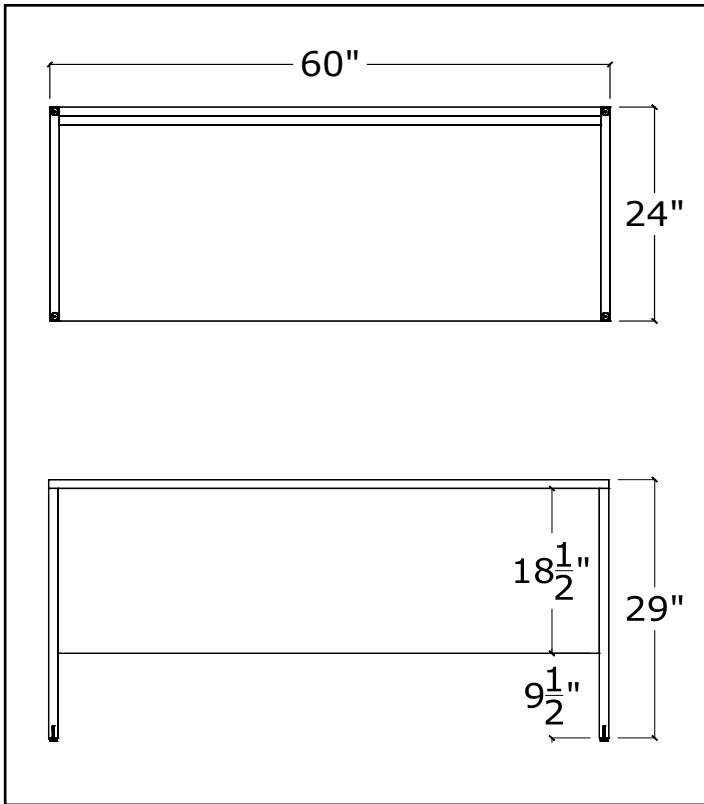

HOME OFFICE #01

ITEM	QTY	Code	DESCRIPTION	LIST	EXT LIST
A	1	REAN6024	TABLE - 60"W X 24"D X 29"H	\$721	\$721
B	1	SUN60BC12/SB/15D	BOOKCASE - 12"W X 15"D X 60"H	\$444	\$444
	1	SPBAR/44	SUPPORT BAR	\$100	\$100
	1	EXTRA SHELF FOR SUN60BC12/SB/15D	EXTRA SHELF	\$59	\$59
				TOTAL	\$1'324

HOME OFFICE #02

ITEM	QTY	Code	DESCRIPTION	LIST	EXT LIST
A	1	UN6024L/BBFF/MP14	DESK - 60"W X 24"D X 29"H	\$871	\$871
B	1	UN60HUT/ORG/WM	WALL HUTCH - 60"W X 15"D X 15"H	\$663	\$663
C	1	HO#001	CUSTOM DESK TOPPER - 16"W X 18.5D X 14"H	\$579	\$579
D	1	HO#002	CUSTOM STORAGE - 36"W X 15"D X 48"H	\$1'034	\$1'034
				TOTAL	\$3'147

HOME OFFICE #03

ITEM	QTY	Code	DESCRIPTION	LIST	EXT LIST
A	1	UN6024TD	DESK - 60"W X 24"D X 29"H	\$561	\$561
				TOTAL	\$561

HOME OFFICE #04

ITEM	QTY	Code	DESCRIPTION	LIST	EXT LIST
A	1	IHA6024/TD/2	HEIGHT ADJ DESK - 60"W X 24"D X 24.5-50"H	\$1330	\$1330
B	1	IBFM/21	MOBILE PED - 16"W X 21"D X 22"H	\$579	\$579
C	1	HO#001	CUSTOM WALL HUTCH - 60"W X 15"D X 15"H	\$825	\$825
D	1	HO#002	CUSTOM WARDROBE - 16"W X 21"D X 60"H	\$925	\$925
				TOTAL	\$3'659

HOME OFFICE #05

ITEM	QTY	Code	DESCRIPTION	LIST	EXT LIST
A	1	UN6024L/CB/MP14	DESK - 60"W X 24"D X 29"H	\$672	\$672
B	1	UN1660FF/SC/R/21/ND	STORAGE - 16"W X 21"D X 22"H	\$1143	\$1143
C	1	HO#001	CUSTOM RISER - 60"W X 10"D X 7"H	\$665	\$665
D	1	HO#002	CUSTOM SHELF ONLY - 60"W X 12"D X 1"H	\$124	\$124
				TOTAL	\$2'604