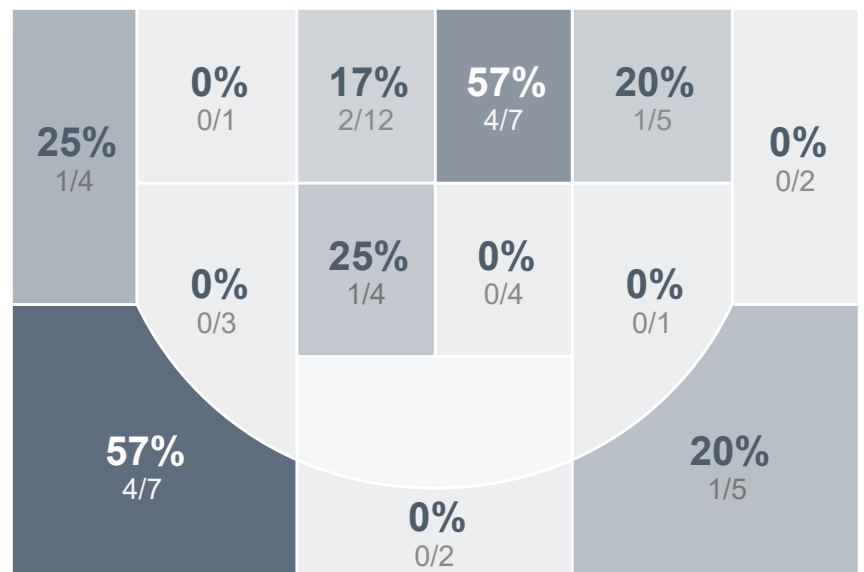

Williston High School