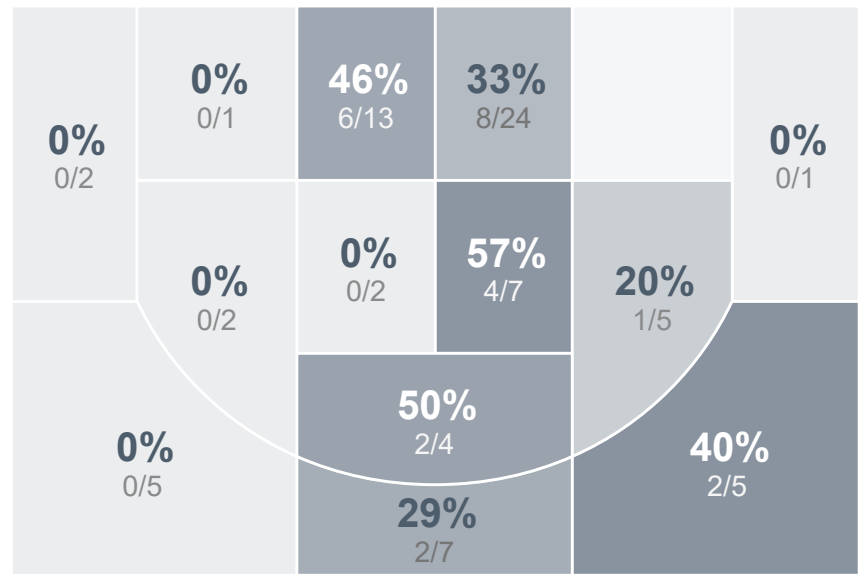

Dickinson Girls Varsity Basketball