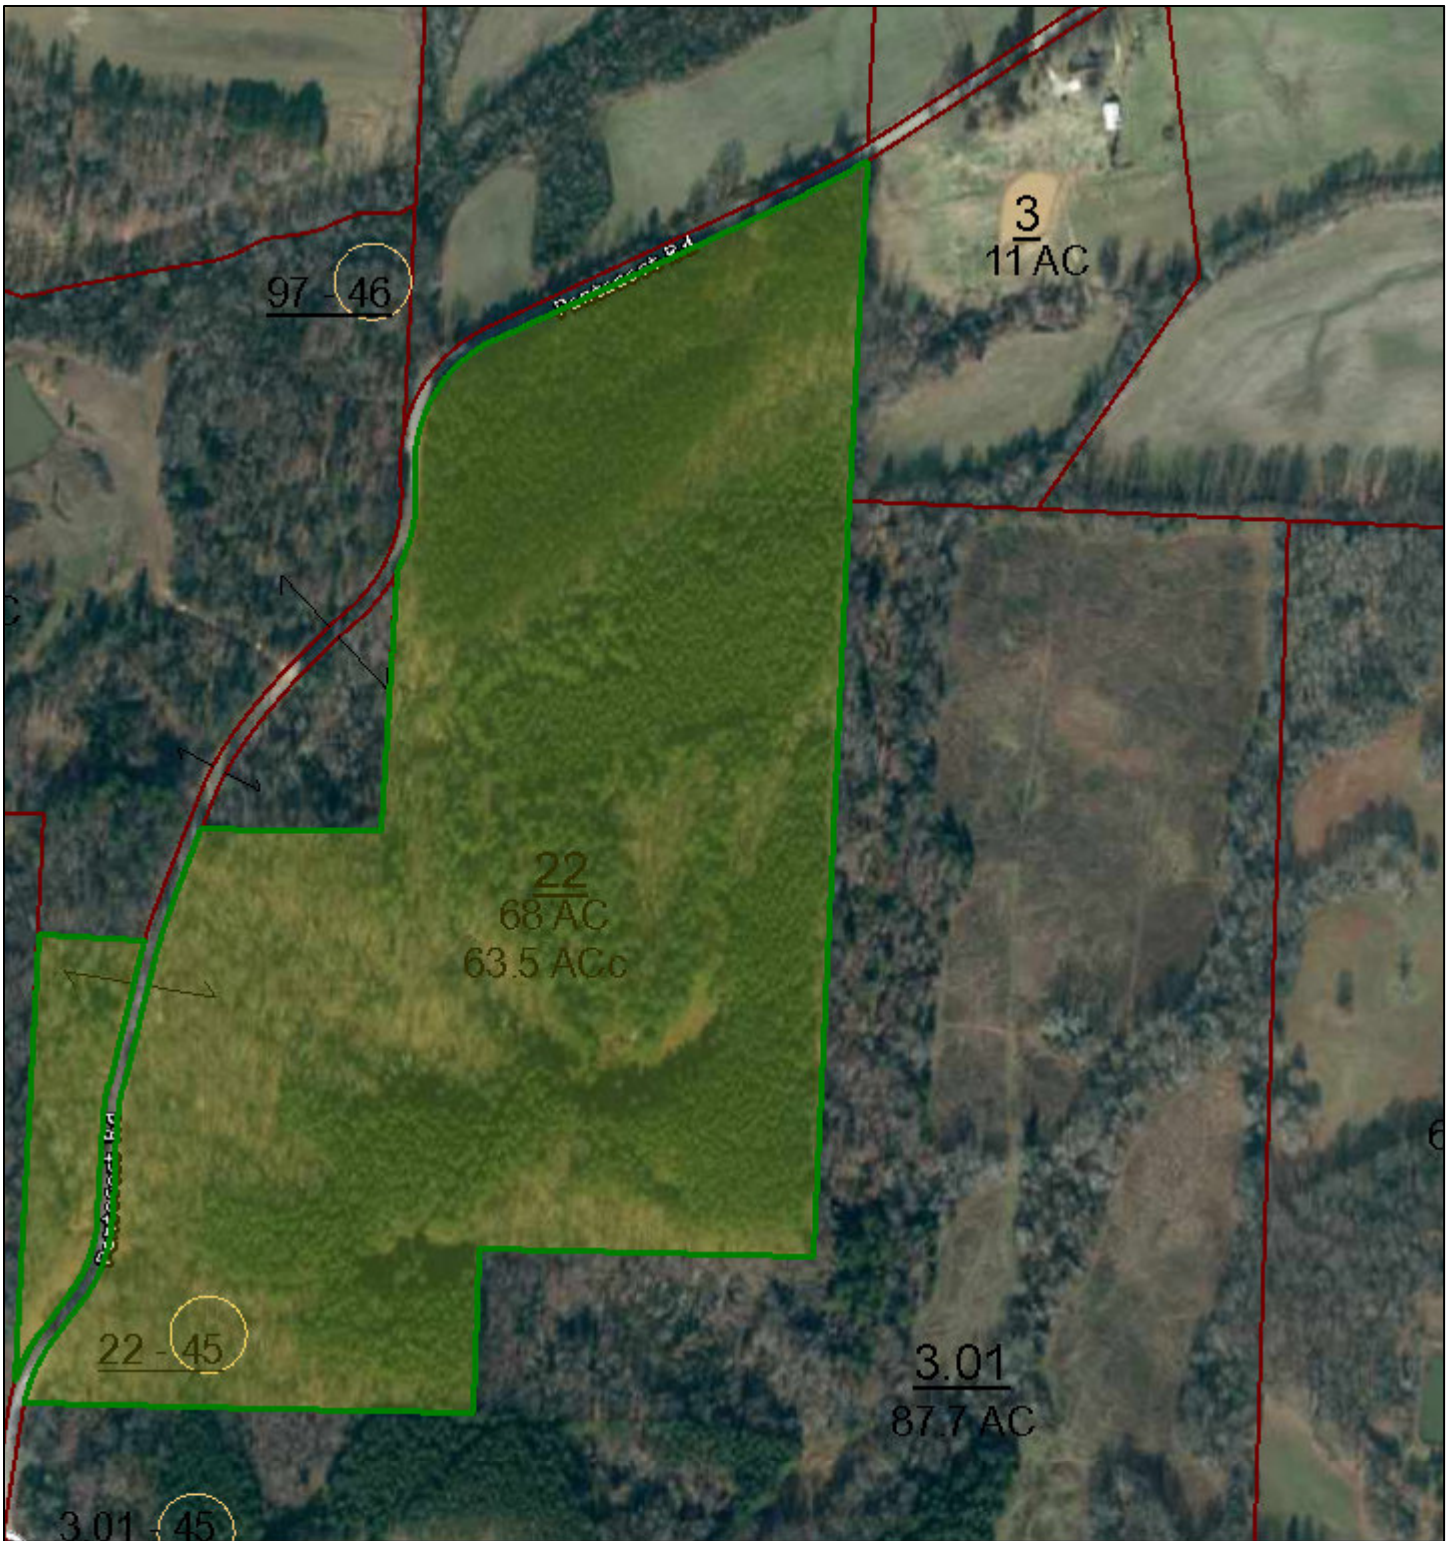

Weakley County - Parcel: 045 022.00

February 16, 2016