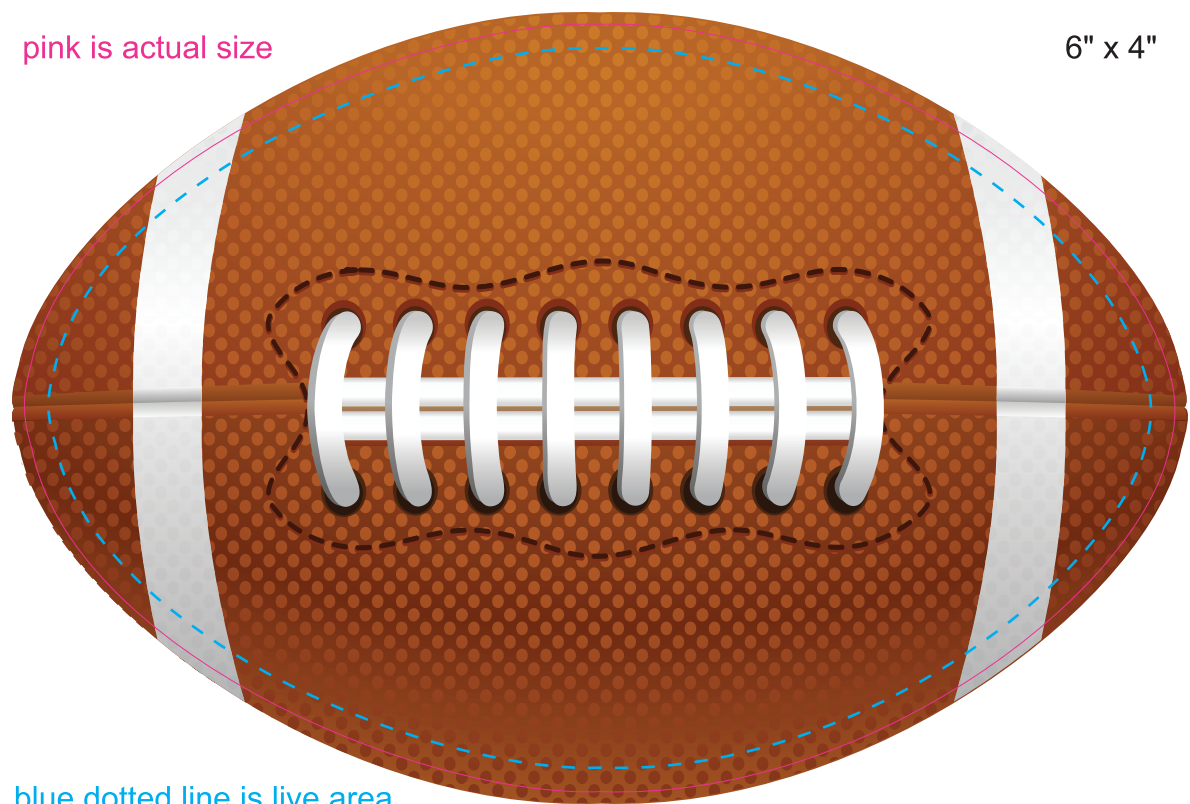

pink is actual size

6" x 4"

blue dotted line is live area