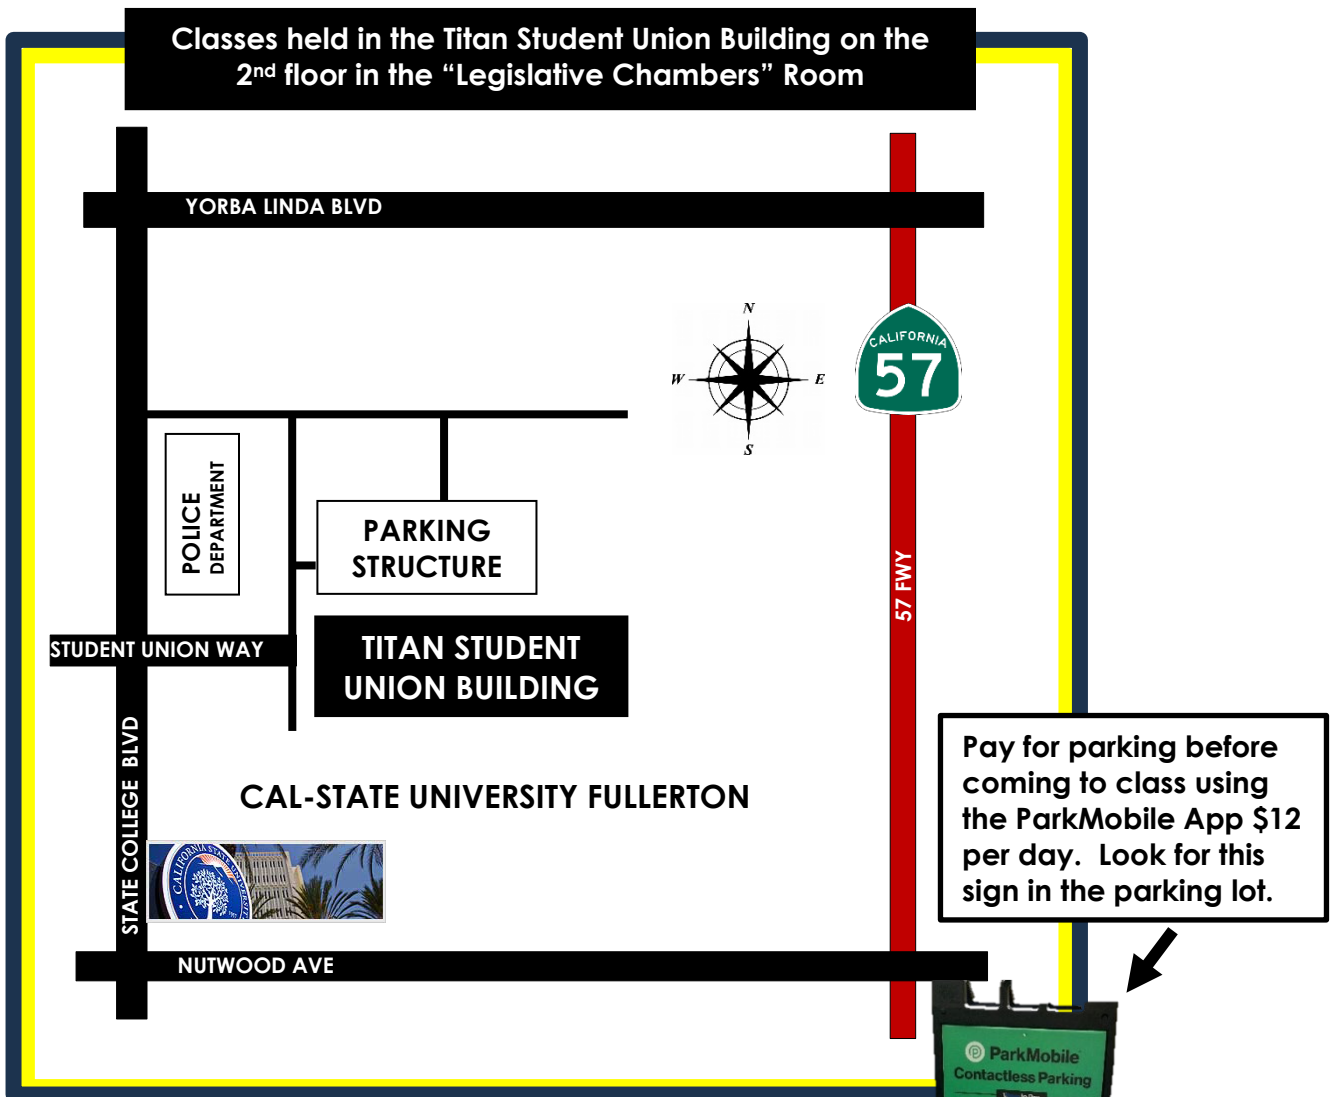

Ask Siri or Waze for:

“Directions to Titan Student Union,
Fullerton California”

CLASSROOM LOCATION

Titan Student Union Building
2nd Floor, Legislative Chambers

IN THE CLASSROOM

Books, pens, and highlighters will be provided in class. Students may bring a notebook if desired. Please bring a jacket or sweater if you get cold in air-conditioned rooms.

www.SafetyCAT.com or
www.SMSHAZMAT.com

Safety Management Systems

Direction to class @ Cal-State University Fullerton

800 N. State College, Fullerton, CA 92831

All Classes @ CSUF start at 8:00 AM:

- From State College Blvd., enter University from **Student Union Way**
- Park in the 5 story parking structure on the **2nd-5th floor**. Do not park on the first floor (ground floor) because it is limited to 2 hours.
- **Purchase a Daily CSUF Parking Ticket (Daily Permit) for \$12 using the new ParkMobile App or website.** Follow parking instructions located in the parking lot (see below)
- Walk south to Titan Student Union Building