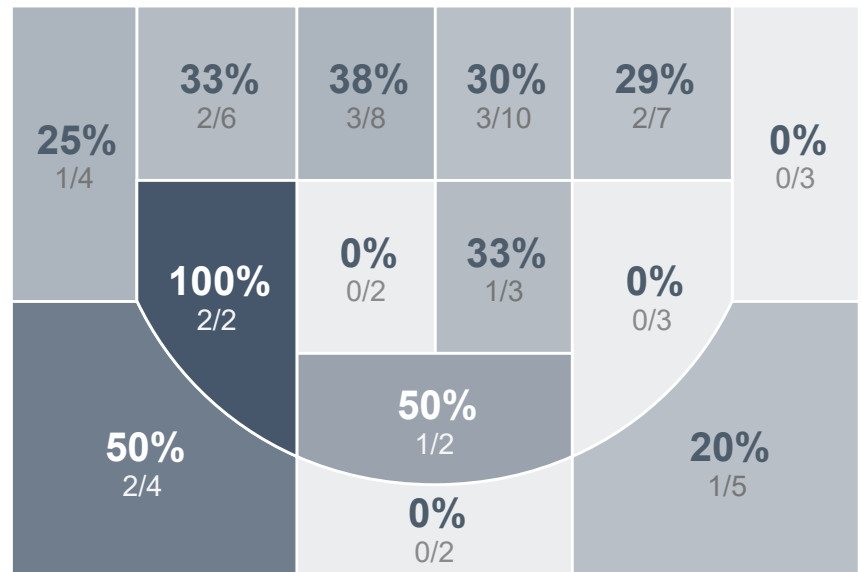

Watford City Girls Basketball