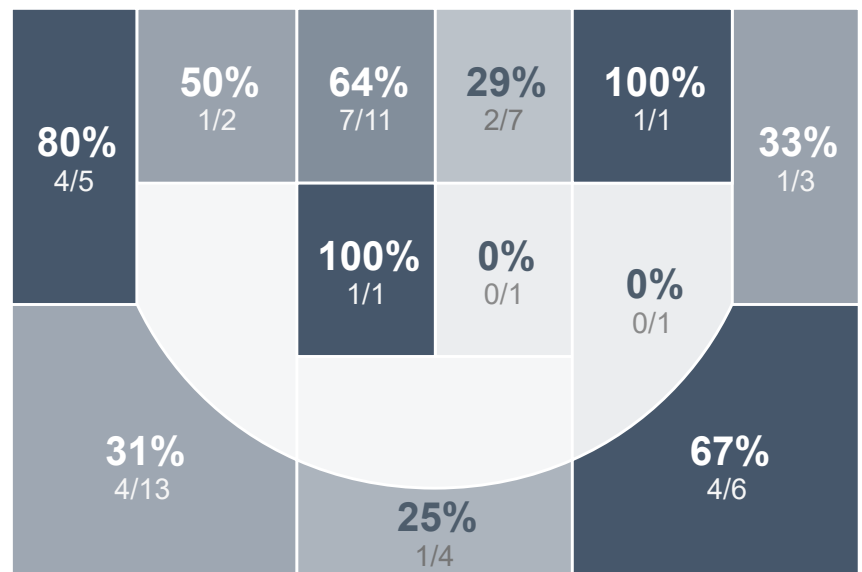

Mandan High School