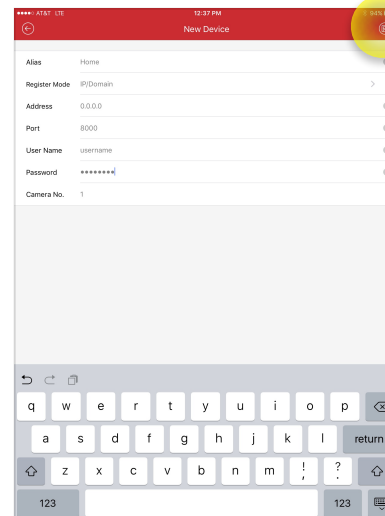

Adding Cameras to Device

scsmemphis.com

Download IVMS-4500

Tap Menu Button

Tap "Devices"

Tap "+"

Tap "Manual Adding"

Enter Provided Information

Tap Save Button

Alias:

Register Mode:

Address:

Port:

User Name:

Password:
