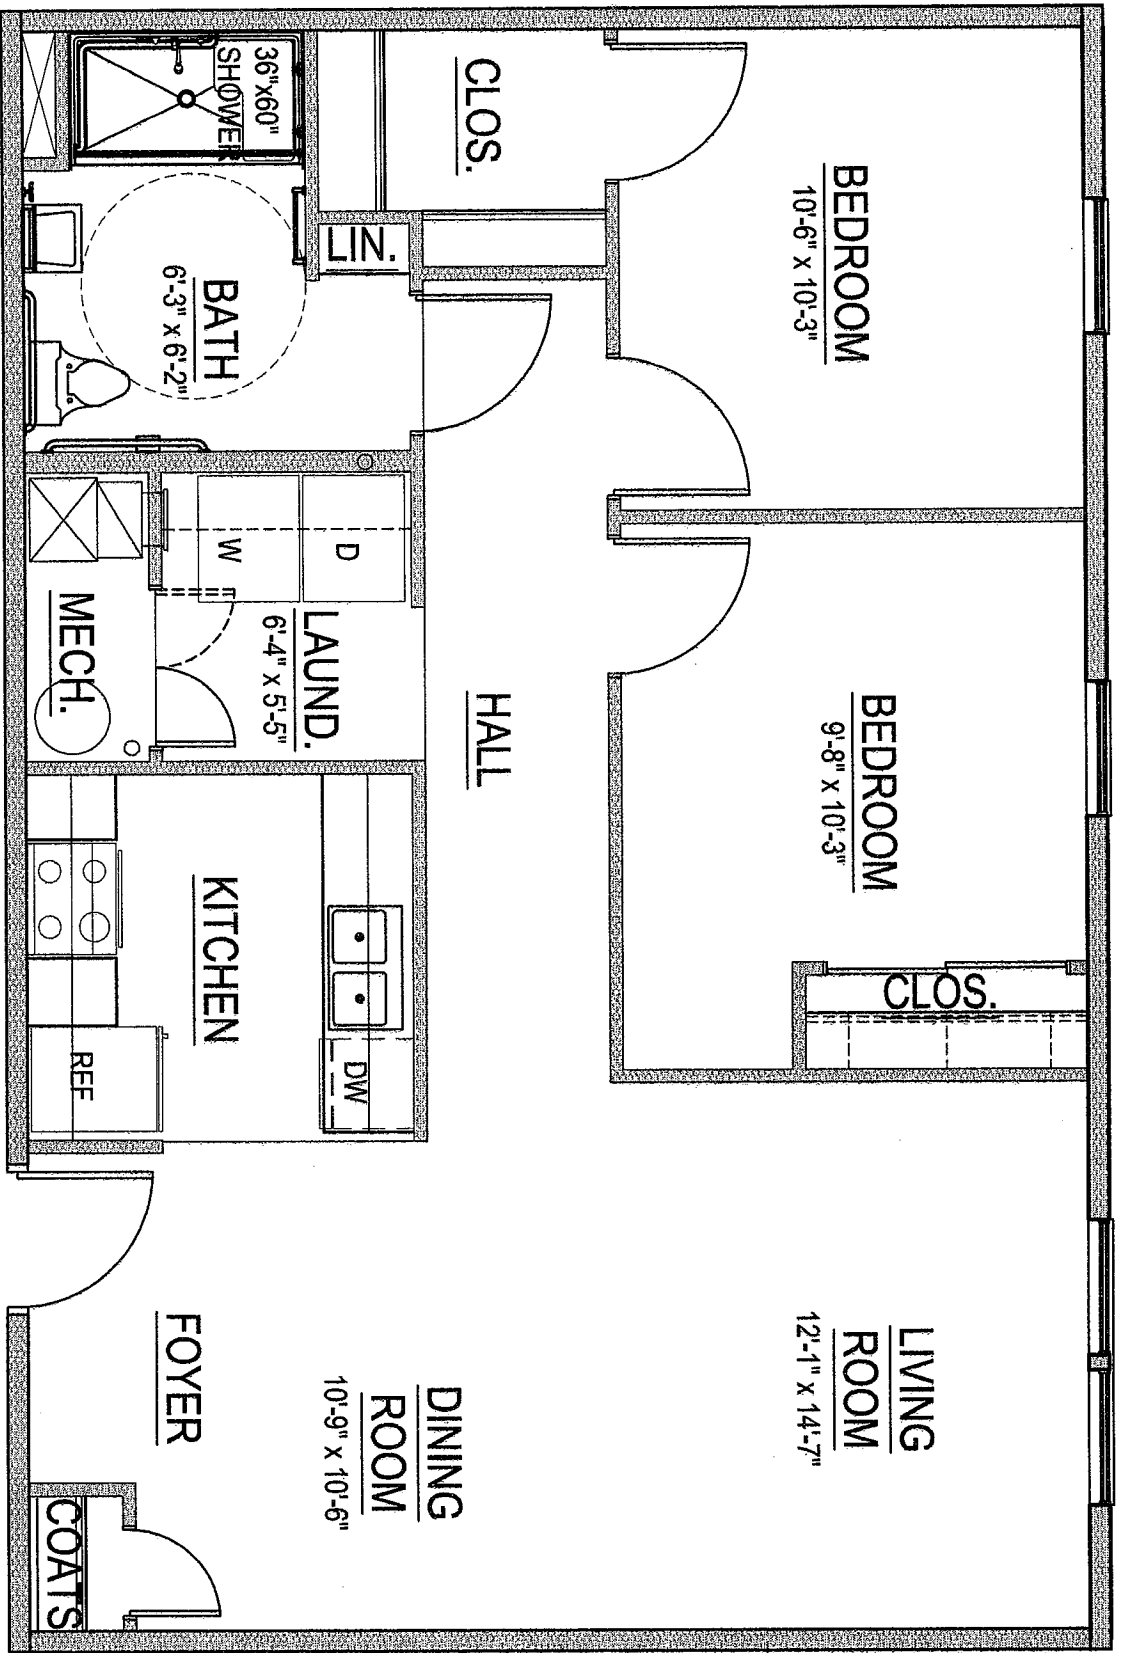

# 2-BEDROOM UNIT PLAN

NO SCALE:

APPROXIMATE: 882 square feet

LEGACY SENIOR APARTMENTS - DUNCAN, OKLAHOMA  
 UNITS: 101, 102, 107, 108, 111, 112, 201, 202, 205, 206, 207, 209, 210, 211, 214, 215, 301, 302, 305, 306, 307, 309, 310, 311, 314, 315

# 2-BEDROOM HANDICAP UNIT PLAN

NO SCALE:

APPROXIMATE: 882 square feet