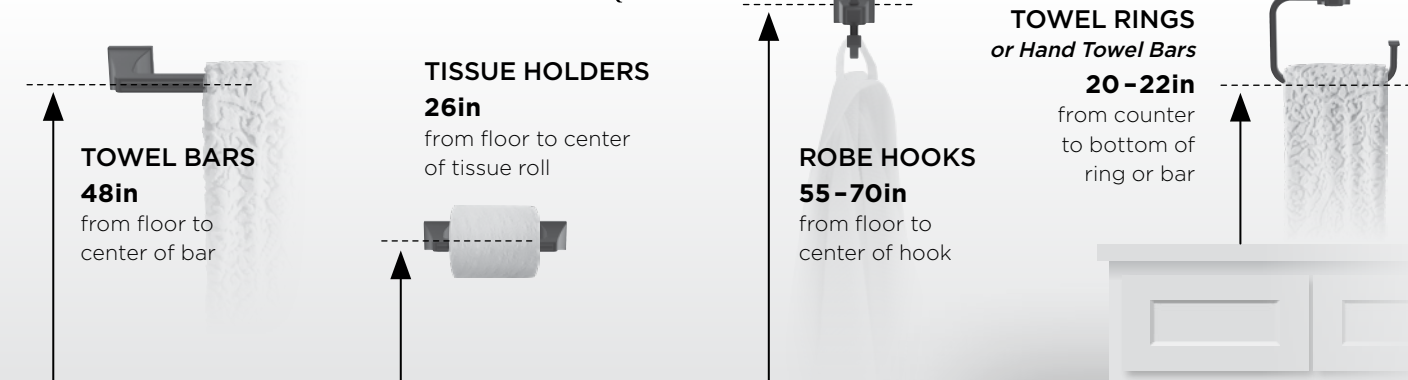

Pairing Ideas

Revitalize **⊖** p. 22 – Revitalize Cabinet Hardware

Towel Bars			Towel Ring	Tissue Holder	Robe Hook	Available Finishes <i>See p. 2</i>
9in	18in	24in				
						• 26 • PN[†] • G10 • BBZ • CZ • ORB • MB
H	I	J	H	H	G	
36035[†]	36033	36034	36032	36031	36030	

Pairing Ideas

Highland Ridge **⊖** p. 18 – Highland Ridge Cabinet Hardware

Towel Bars			Towel Ring	Tissue Holder	Robe Hook	Available Finishes <i>See p. 2</i>
9in	18in	24in				
						• 26 • PN[†] • G10 • BBZ • CZ • ORB • MB
H	H	I	G	G	F	
36015[†]	36013	36014	36012	36011	36010	

Pairing Ideas

St. Vincent **⊖** p. 24 – St. Vincent Cabinet Hardware

Towel Bars		Towel Ring	Tissue Holder	Robe Hook	Available Finishes <i>See p. 2</i>
18in	24in				
					• 26 • G10 • BBZ • CZ • ORB • MB
J	J	I	I	H	
36043	36044	36042	36041	36040	

Pairing Ideas

Monument **⊖** p. 20 – Monument Cabinet Hardware

Towel Bars			Towel Ring	Tissue Holder	Robe Hook	Available Finishes <i>See p. 2</i>
8in	18in	24in				
						• 26 • PN[†] • G10 • BBZ • CZ • ORB • MB
F	G	G	F	F	E	
36085[†]	36083	36084	36082	36081	36080	

Pairing Ideas

Stature **⊖** p. 24 – Stature Cabinet Hardware

Towel Bars			Towel Ring	Tissue Holder	Robe Hook	Available Finishes <i>See p. 2</i>
8in	18in	24in				
						• 26 • PN[†] • G10 • BBZ • CZ • ORB • MB
F	G	G	F	F	E	
36095[†]	36093	36094	36092	36091	36090	

Pairing Ideas

Mulholland **⊖** p. 20– Mulholland Cabinet Hardware

Towel Bars			Towel Ring	Tissue Holder	Robe Hook	Available Finishes <i>See p. 2</i>
9in	18in	24in				
						• 26 • PN[†] • G10 • BBZ • CZ • ORB • MB
H	H	I	G	G	F	
36025[†]	36023	36024	36022	36021	36020	

Pairing Ideas

Must-have bath measurements.