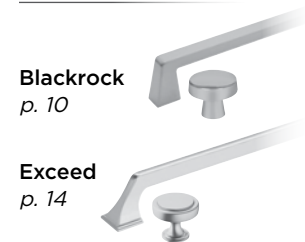

† = Coming Soon

⊖ = Coordinating Cabinet Hardware

See p. 235 for US/Metric conversion charts.

Appoint **⊖** p. 8 - Appoint Cabinet Hardware

Towel Bars			Towel Ring	Tissue Holder	Robe Hook	Available Finishes See p. 2
8in	18in	24in				
						<ul style="list-style-type: none"> • 26 • CZ • PN† • ORB • G10 • MB • BBZ
F	G	G	F	F	E	
36075†	36073	36074	36072	36071	36070	

Pairing Ideas

Bronx **⊖** p. 10 - Bronx Cabinet Hardware

Towel Bars			Towel Ring	Tissue Holder	Robe Hook	Available Finishes See p. 2
9in	18in	24in				
						<ul style="list-style-type: none"> • 26 • CZ • PN • ORB • G10 • GM • BBZ • BBR
I	J	J	I	I	G	
26616†	26614†	26615†	26612†	26617†	36563	

Pairing Ideas

Arrondi 304 Grade Stainless Steel

Towel Bars			Towel Ring	Tissue Holder	Robe Hook	Available Finishes See p. 2
9in	18in	24in				
						<ul style="list-style-type: none"> • PSS • CZ • SS • ORB • BBZ • MB
H • I**	I • J**	I • J**	H • I**	H • I**	G • H**	
26546	26543	26544	26541	26540	26542	