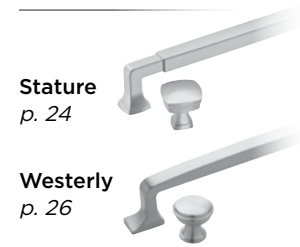

Pairing Ideas