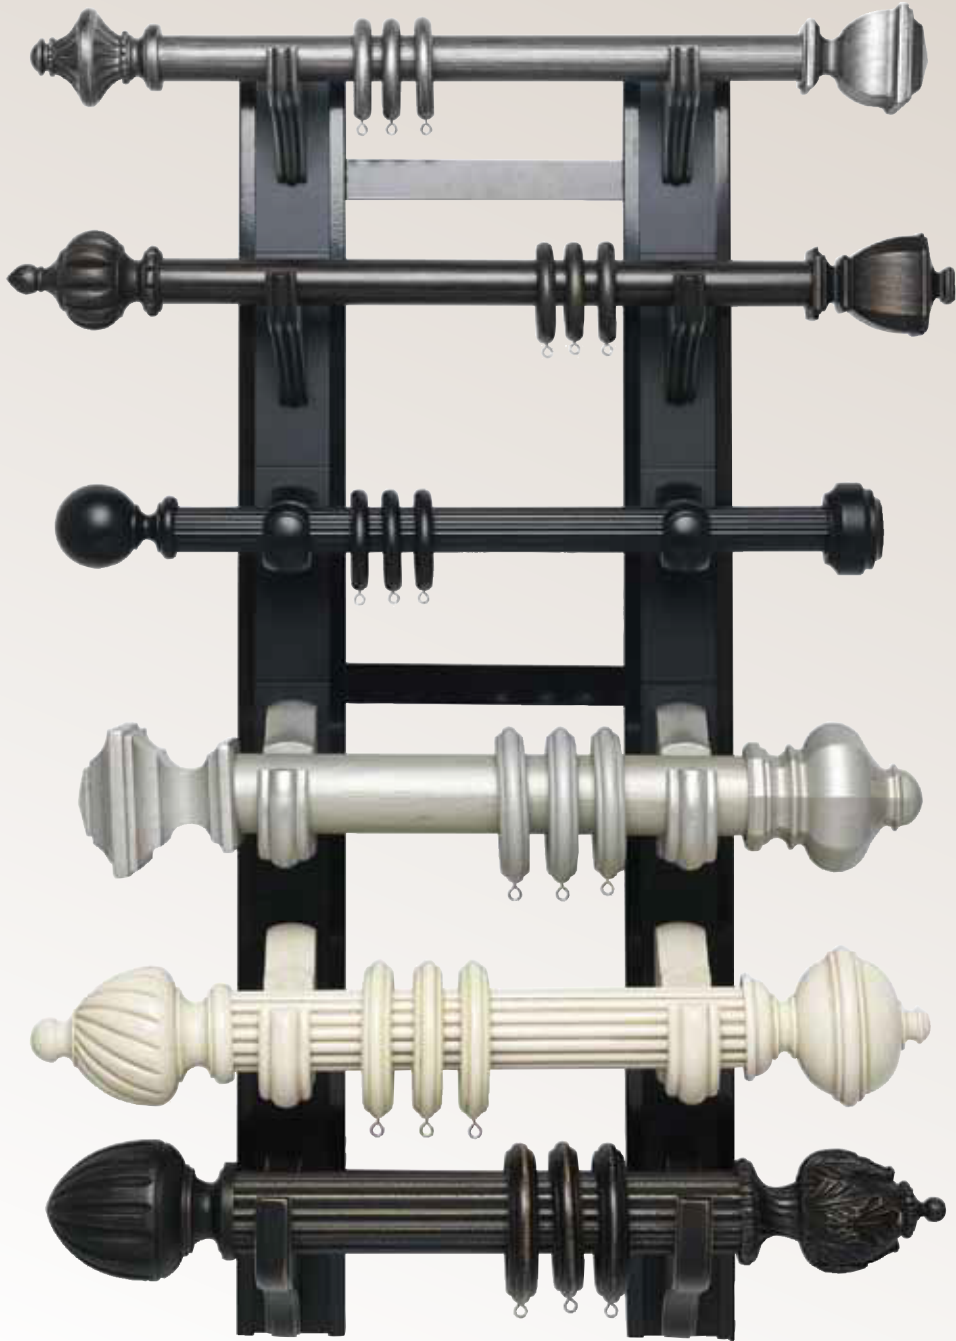

Select Wood
DRAPERY HARDWARE

2016S2DK

Select Wood
DRAPERY HARDWARE

2016S3DK

Select Wood
DRAPERY HARDWARE

2016REDK

Select Wood
DRAPERY HARDWARE

2016STDK

Select Wood
DRAPERY HARDWARE

2016SRTDK