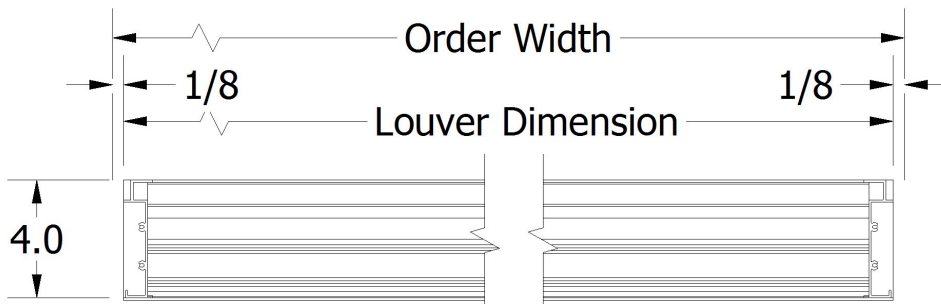

231 Commerce Dr. Montgomeryville, PA 18936
Tel: 215-412-4445 Fax: 215-412-4409
Email: lloydind@firedamper.com

138 Industrial Loop West, Orange Park, FL 32073
Tel: 904-541-1655 Fax: 904-541-1657
Email: lloydind1@bellsouth.net

B1, 4/F., Luen Ming Hing Factory Building
36 Mok Cheong St.,
To Kwa Wan, Kowloon, H. K.
Tel: 852-2760-4188 Fax: 852-2760-4177
Email: tatanlexyim@lloydasia.com