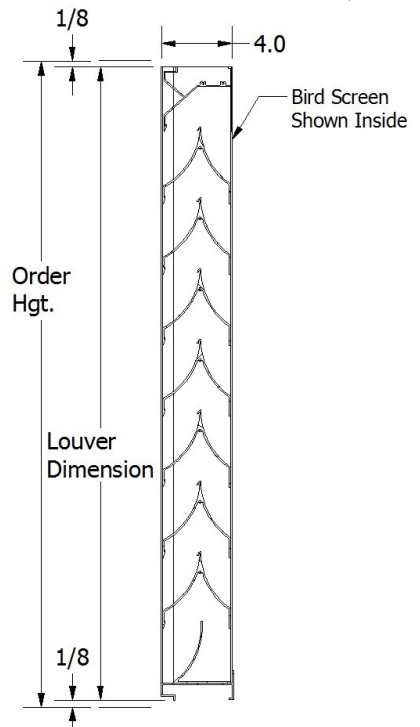

231 Commerce Dr. Montgomeryville, PA 18936
Tel: 215-412-4445 Fax: 215-412-4409
Email: lloydind@firedamper.com

138 Industrial Loop West, Orange Park, FL 32073
Tel: 904-541-1655 Fax: 904-541-1657
Email: lloydind1@bellsouth.net

B1, 4/F., Luen Ming Hing Factory Building
36 Mok Cheong St.,
To Kwa Wan, Kowloon, H. K.
Tel: 852-2760-4188 Fax: 852-2760-4177
Email: tatanlexyim@lloydasia.com