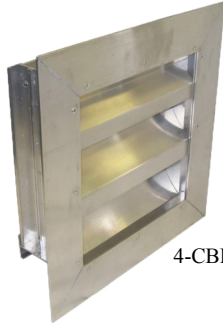

## CHEVRON BLADE LOUVER

**MODEL: 4-CBL & 4-CBLF**

4-CBL

4-CBLF

### APPLICATION

The 4-CBL & 4-CBLF are Lloyd's Chevron style blade louvers to channel water to jams which guides the water through vertical downspouts for escape at the sill.

### SPECIFICATIONS

- Frame:** 0.081 thick extruded aluminum  
6063-T5 mill finish  
4" Blade spacing except at head and sill  
Corrosion resistant steel fasteners used at assembly
- Blade:** 0.081 thick extruded aluminum  
6063-T5 mill finish
- Screen:** Bird screen  
1/2" x 1/2" galvanized steel
- Min. Height:** 12"
- Max. Height:** Consult factory for maximum size