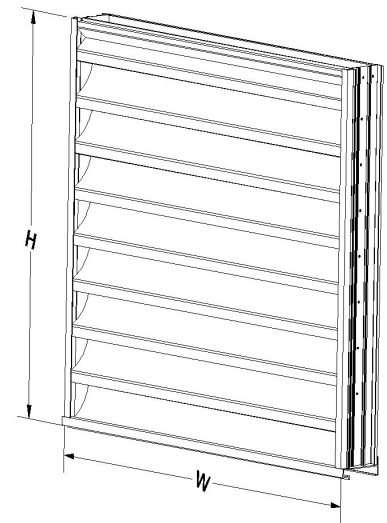

231 Commerce Dr. Montgomeryville, PA 18936
Tel: 215-412-4445 Fax: 215-412-4409
Email: lloydind@firedamper.com

138 Industrial Loop West, Orange Park, FL 32073
Tel: 904-541-1655 Fax: 904-541-1657
Email: lloydind1@bellsouth.net

B1, 4/F., Luen Ming Hing Factory Building
36 Mok Cheong St.,
To Kwa Wan, Kowloon, H. K.
Tel: 852-2760-4188 Fax: 852-2760-4177
Email: tatanlexyim@lloydasia.com