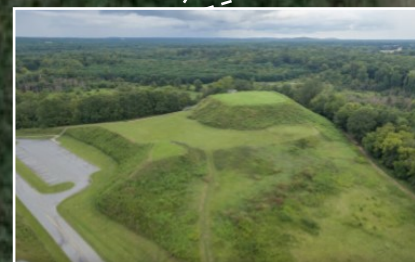

OCMULGEE CYDONIA PATTERN

The purpose of this study is to present the evidence that the geometric ley-lines of the following temple layout is set to the *Cydonia, Mars* ley-lines. Pertaining to the *Cydonia, Mars* anomalies, there are 3 main pyramid structures that comprise the *Martian Motif*. There is the famous *Face of Mars*, the giant *Pentagon Fortress* and the *Pleiadian Pyramid City*. These 3 structures triangulate each other and would make up the core of a large metropolitan city on Earth. What is astonishing is that such a *Martian Motif* is seen implemented in the architecture of almost all the ancient civilizations on Earth. This started, at least based on the archeological record after the *Flood of Noah* with Babylon and Sumer. How the *Martian Motif* is tied to the ley-lines of ancient cities, temples and structures is that perhaps the lost knowledge and connection of the Martian civilization was conveyed to the few and selected 'priestly' class on Earth that constitutes the Secret Societies, etc. This special class of humans are perhaps tasked at keeping the legacy, lifeline and bloodline operational. Even now in the modern era, the same *Cydonia, Mars* motif is incorporated into the major capitals.

THE PLEIADES

Funeral Mound FACE OF ALA-LU

Cornfiled Mound D&M PENTAGON

Main Temple Mound PLEIADES CITY

MARTIAN PATTERN 40°44'33.60N 09°27'40.29W CYDONIA, MARS

Google Earth

© Composition and Some Graphics by
LUIS B. VEGA
vegapost@hotmail.com
www.PostScripts.org
FOR ILLUSTRATION PURPOSES ONLY