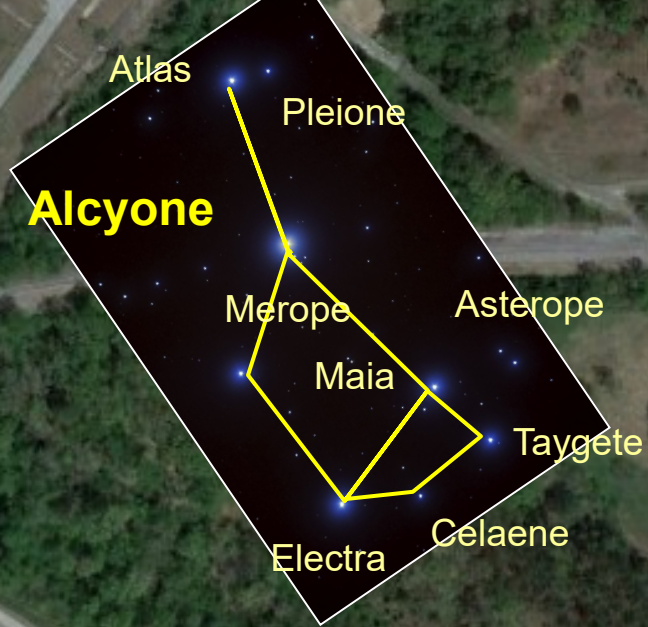

OCMULGEE CYDONIA PATTERN

The purpose of this study is to present the evidence that the geometric ley-lines of the following temple layout is set to the *Cydonia, Mars* ley-lines. Pertaining to the *Cydonia, Mars* anomalies, there are 3 main pyramid structures that comprise the *Martian Motif*. There is the famous *Face of Mars*, the giant *Pentagon Fortress* and the *Pleiadian Pyramid City*. These 3 structures triangulate each other and would make up the core of a large metropolitan city on Earth. What is astonishing is that such a *Martian Motif* is seen implemented in the architecture of almost all the ancient civilizations on Earth. This started, at least based on the archeological record after the *Flood of Noah* with Babylon and Sumer. How the *Martian Motif* is tied to the ley-lines of ancient cities, temples and structures is that perhaps the lost knowledge and connection of the Martian civilization was conveyed to the few and selected 'priestly' class on Earth that constitutes the Secret Societies, etc. This special class of humans are perhaps tasked at keeping the legacy, lifeline and bloodline operational. Even now in the modern era, the same *Cydonia, Mars* motif is incorporated into the major capitals.

THE PLEIADES

Funeral Mound FACE OF ALA-LU

Cornfiled Mound D&M PENTAGON

Main Temple Mound PLEIADES CITY

MARTIAN PATTERN 40°44'33.60N 09°27'40.29W CYDONIA, MARS

Google Earth

© Composition and Some Graphics by
LUIS B. VEGA
vegapost@hotmail.com
www.PostScripts.org
FOR ILLUSTRATION PURPOSES ONLY