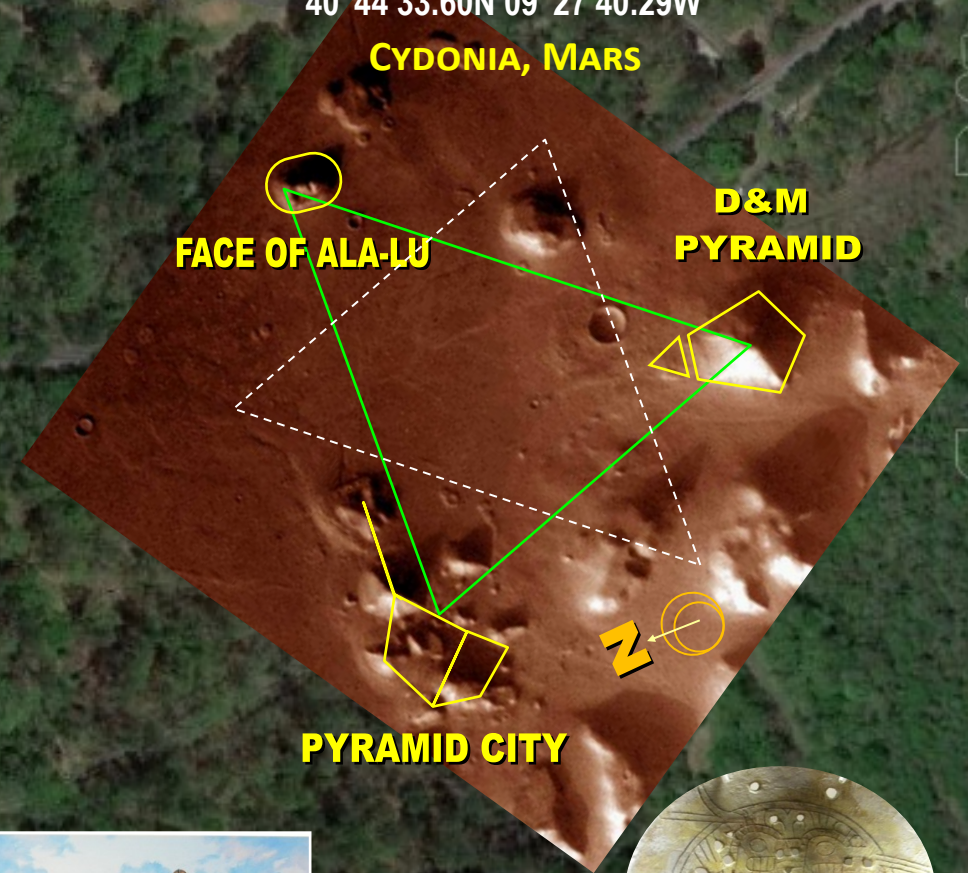

OCMULGEE CYDONIA PATTERN

The purpose of this study is to present the evidence that the geometric ley-lines of the following temple layout is set to the *Cydonia, Mars* ley-lines. Pertaining to the *Cydonia, Mars* anomalies, there are 3 main pyramid structures that comprise the *Martian Motif*. There is the famous *Face of Mars*, the giant *Pentagon Fortress* and the *Pleiadian Pyramid City*. These 3 structures triangulate each other and would make up the core of a large metropolitan city on Earth. What is astonishing is that such a *Martian Motif* is seen implemented in the architecture of almost all the ancient civilizations on Earth. This started, at least based on the archeological record after the *Flood of Noah* with Babylon and Sumer. How the *Martian Motif* is tied to the ley-lines of ancient cities, temples and structures is that perhaps the lost knowledge and connection of the Martian civilization was conveyed to the few and selected 'priestly' class on Earth that constitutes the Secret Societies, etc. This special class of humans are perhaps tasked at keeping the legacy, lifeline and bloodline operational. Even now in the modern era, the same *Cydonia, Mars* motif is incorporated into the major capitals.

THE PLEIADES

Funeral Mound FACE OF ALA-LU

Cornfiled Mound D&M PENTAGON

Main Temple Mound PLEIADES CITY

MARTIAN PATTERN 40°44'33.60N 09°27'40.29W CYDONIA, MARS

Google Earth

© Composition and Some Graphics by
LUIS B. VEGA
vegapost@hotmail.com
www.PostScripts.org
FOR ILLUSTRATION PURPOSES ONLY

Main Sources
Earth.Google.com
Mars.Google.com
Wikipedia.com