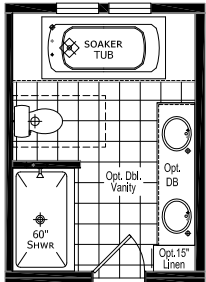

PONDEROSA

60'-0"

26'-8"

Optional 3 Windows

C

60 Version - 3 Bedrooms & 2 Bath w/ Front Laundry, Standard Kitchen and M. Bath