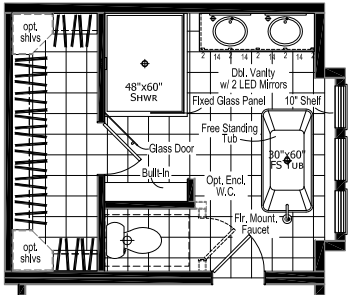

PONDEROSA

60'-0"

26'-8"

Optional 3 Windows

C

60 Version - 3 Bedrooms & 2 Bath w/ Front Laundry, Standard Kitchen and M. Bath