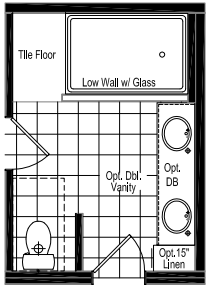

PONDEROSA

60'-0"

26'-8"

Optional 3 Windows

C

60 Version - 3 Bedrooms & 2 Bath w/ Front Laundry, Standard Kitchen and M. Bath