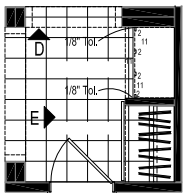

PONDEROSA

60'-0"

26'-8"

Optional 3 Windows

C

60 Version - 3 Bedrooms & 2 Bath w/ Front Laundry, Standard Kitchen and M. Bath