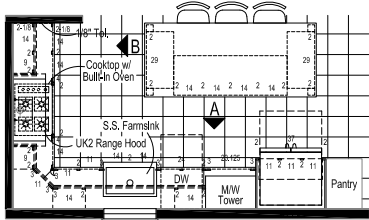

PONDEROSA

60'-0"

26'-8"

Optional 3 Windows

C

60 Version - 3 Bedrooms & 2 Bath w/ Front Laundry, Standard Kitchen and M. Bath