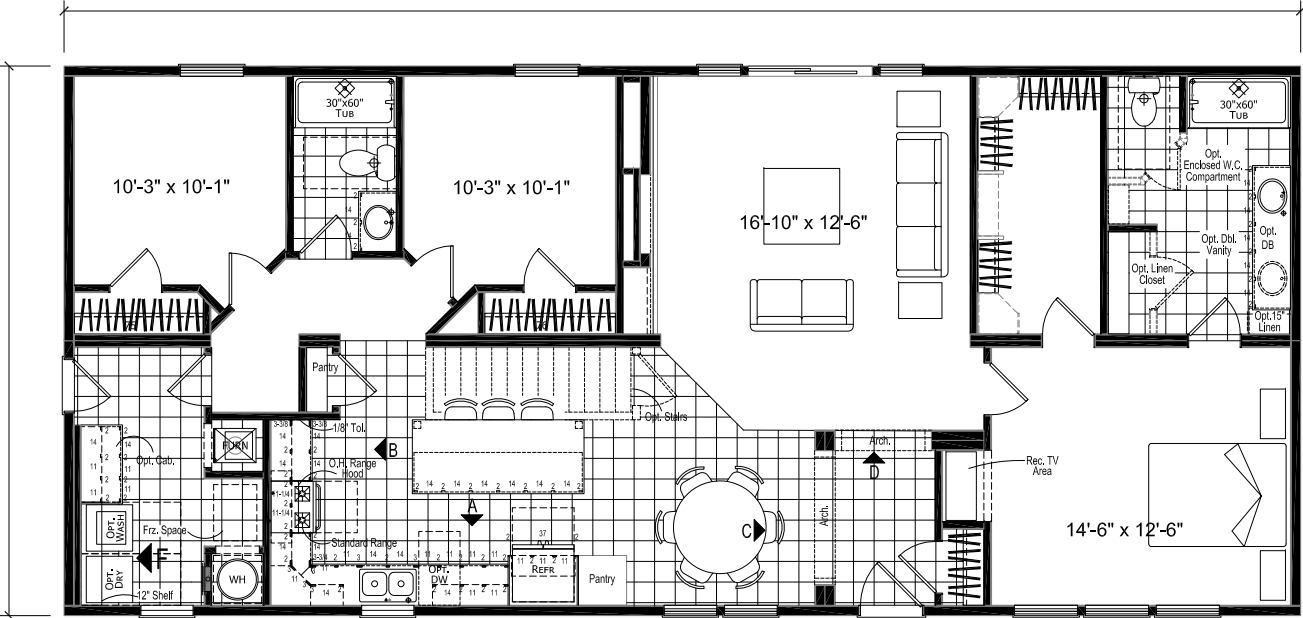

PONDEROSA

60'-0"

26'-8"

Optional 3 Windows

C

60 Version - 3 Bedrooms & 2 Bath w/ Front Laundry, Standard Kitchen and M. Bath