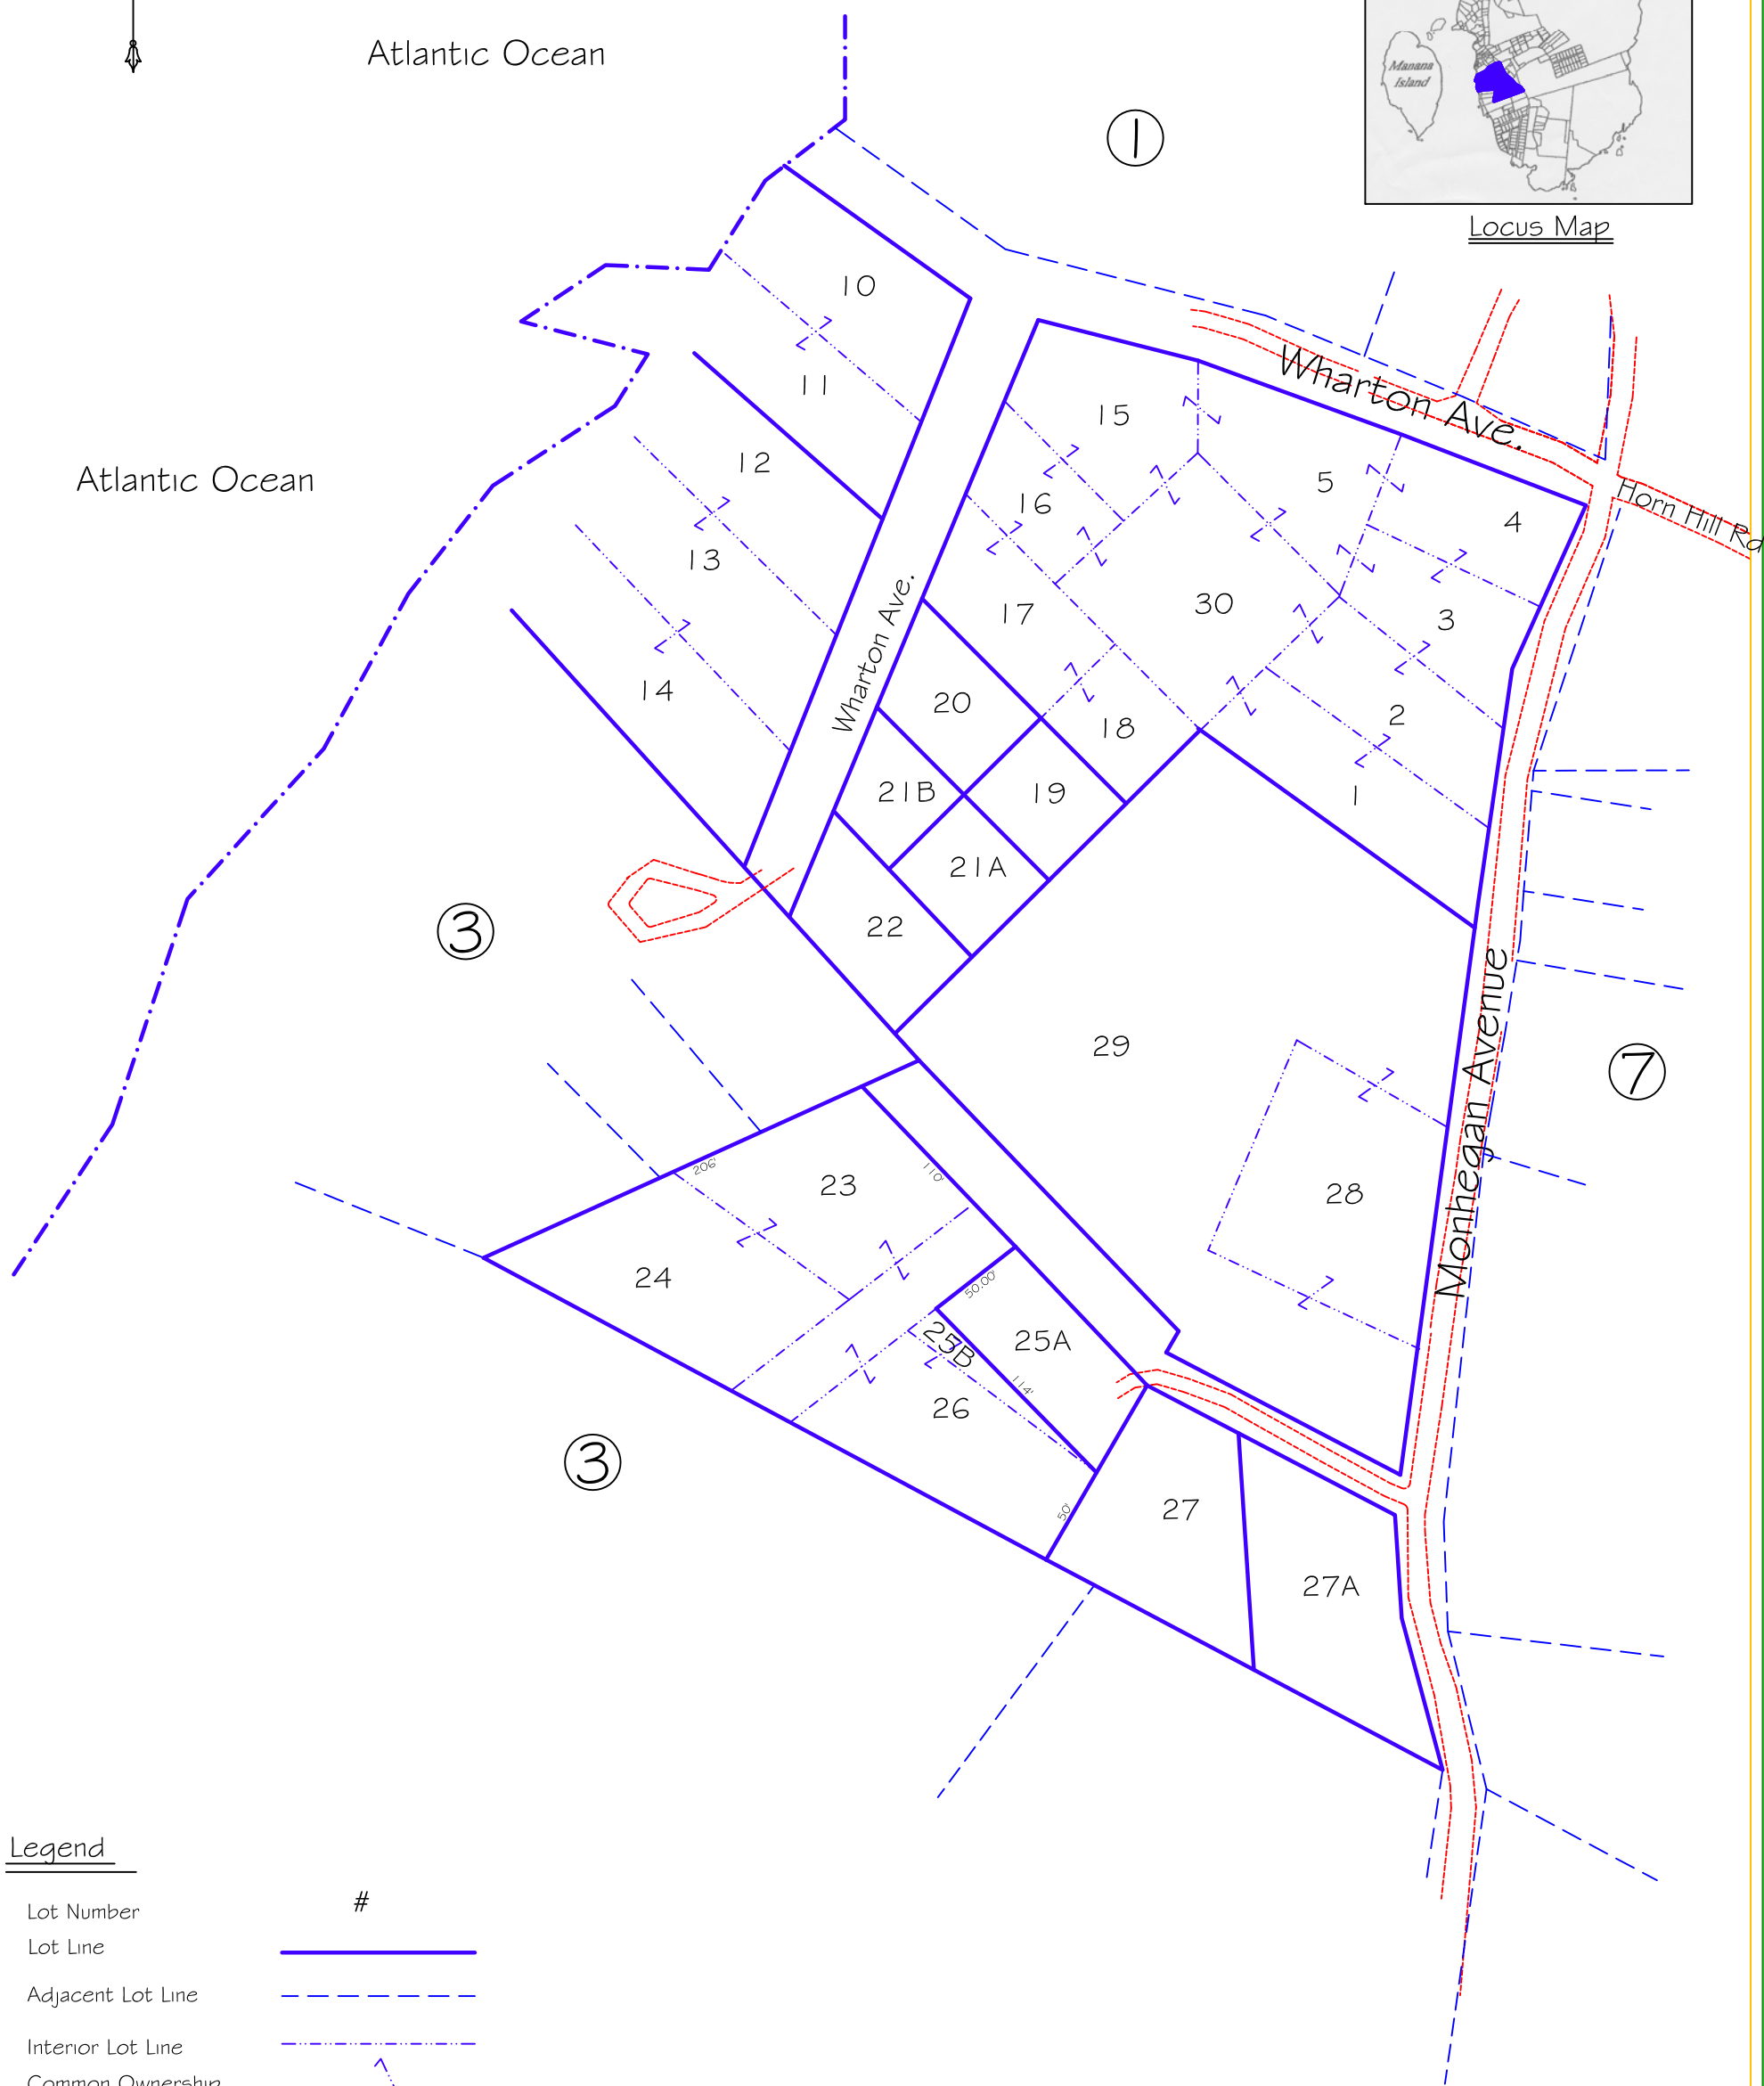

Locus Map

Atlantic Ocean

Atlantic Ocean

Legend

Lot Number

#

Lot Line

Adjacent Lot Line

Interior Lot Line

Common Ownership

Approximate Water Line

Adjacent Sheet No.

For Assessment Purposes  
Not to be used for conveyances

Section  
2

# Monhegan Plantation

Lincoln County, Maine

Prepared by  
Falla & Sons Land Surveys, Inc.  
Palermo, ME  
Last revised 2012