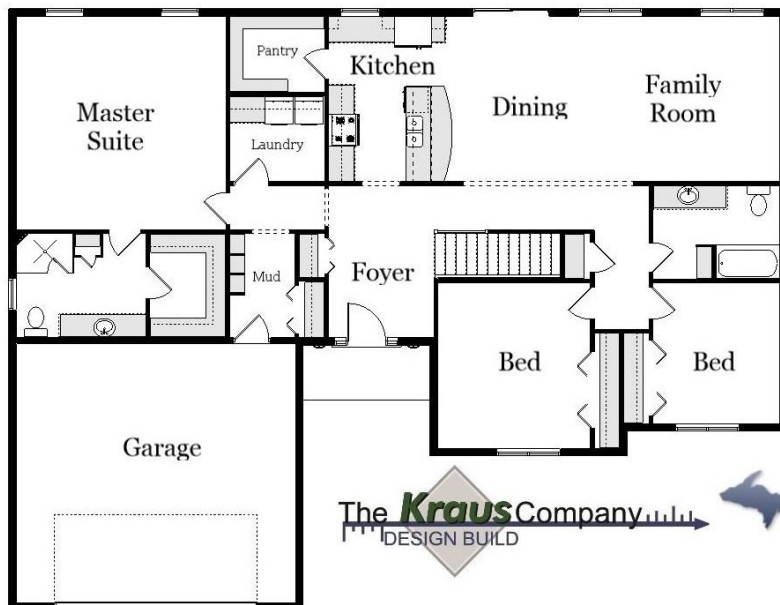

# Your Land Your Style Your Home Your Way

Design + Build = Your Best Value

Value Engineered for Unique Affordability

**Carmel Cliff LS**  
**1845 Sq.Ft.**

Copyright © 2022  
All Rights Reserved  
Kraus Design Build Bed

The **Kraus** Company  
DESIGN BUILD