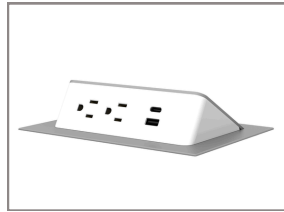

Features

- Bases are available in 30" and 36" width depending on width of top.
 - Option for power / data. Includes wire management tracks.
 - Industrial grade raw steel, 1" x 3" tube
 - Top options include glass, quartz, solid surface, veneer, and laminate.
 - Standard seated height is 29", which includes a 1-1/4" thick top.
 - Option for taller heights.
-

Interlink

Interlink | Under Table

A Duo | Clamp-On

A Duo | Under Table

A Duo | Pop-Up

A Duo | Bezel

Power & Data

Power & Data units offered in the following configurations: Interlink, Interlink Under Table, A Duo Clamp On, A Duo Under Table, A Duo Pop-Up, and A Duo Bezel, available in standard Silver or Black finishes. Interlink units come with a 72" cord or 72" hardwire option. A Duo units offer 6' or 10' cords, or hardwired options.