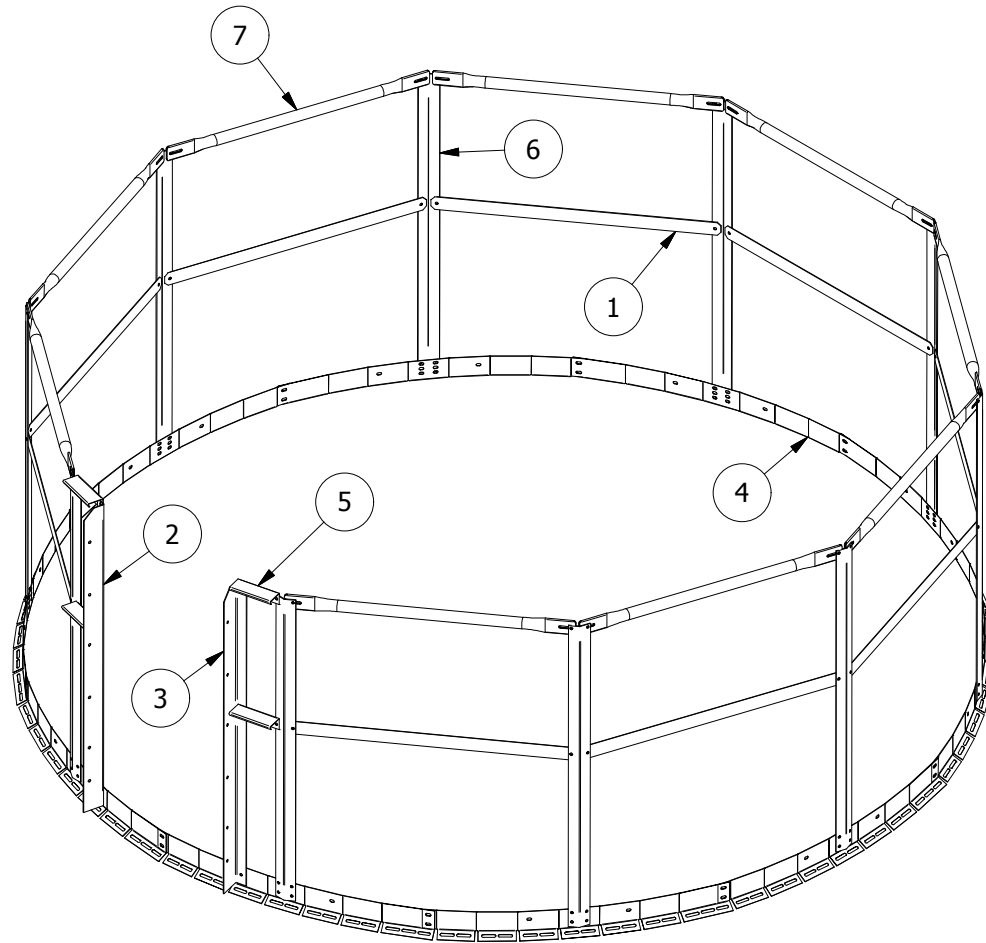

PARTS LIST			
ITEM	QTY	PART NUMBER	DESCRIPTION
1	9	ES-5190	11' Intermediate Handrail
2	1	ES-6144	Easy Step Peak Entry Post Left
3	1	ES-6143	Easy Step Peak Entry Post Right
4	10	ES-SR01	Base Ring
5	4	ES-5183	11' Short Handrail
6	10	ES-6123	Easy Step Peak Post
7	9	ES-5193	Walkaround Top Rail

GREENE
GALVANIZED STAIRS

DRAWN Bill Huff	12/29/2016	Greene Galvanized Stairs	
CHECKED		TITLE	
QA		ES61100 Easy Step 10 Peak Handrail	
MFG		SIZE A	DWG NO IN-ES6002
APPROVED		SCALE	REV 1
		SHEET 1 OF 1	