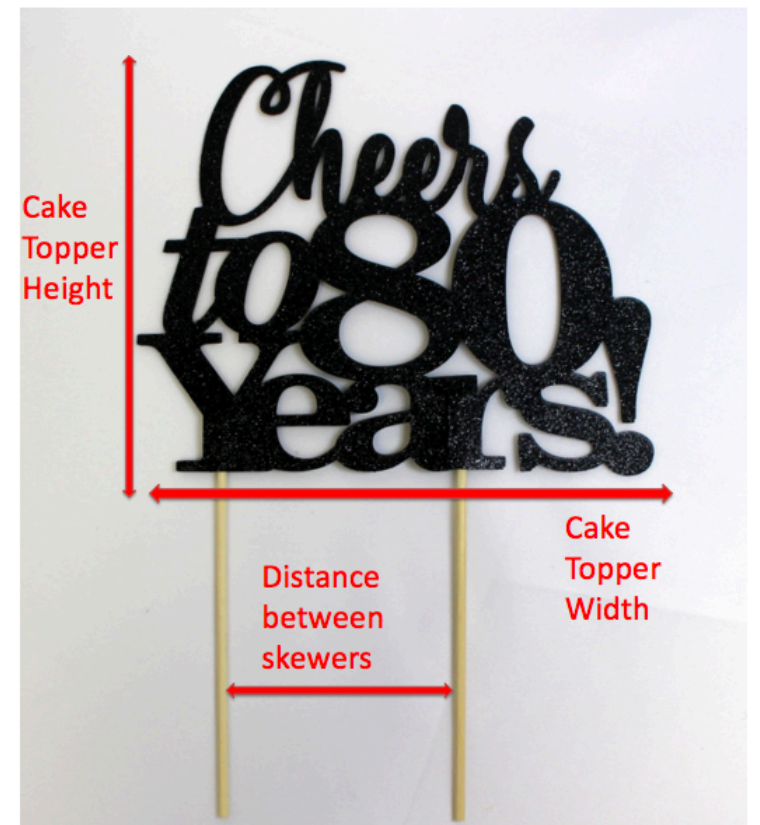

CHEERS TO 80 YEARS!

Cake Topper Code	Cake Topper Width	Cake Topper Height	Distance Between Skewers	Recommendations
6x5	6 in	5 in	Less than 3in <i>*skewers height is 4in</i>	Ideal for 6in to 8in diameter cakes
8x6	8 in	6 in	Less than 4in <i>*skewers height is 4in</i>	Ideal for 9in diameter cakes
9x7	9 in	7 in	Around 4in <i>*skewers height is 3in</i>	Ideal for 10in diameter cakes
10x8	10 in	8 in	distance between 1 st & 3 rd skewer is less than 5in <i>*skewers height is 3in</i>	Ideal for 11in diameter cakes
11x9	11 in	9 in	distance between 1 st & 3 rd skewer is around 5in <i>*skewers height is 3in</i>	Ideal for 12in (or more) diameter cakes