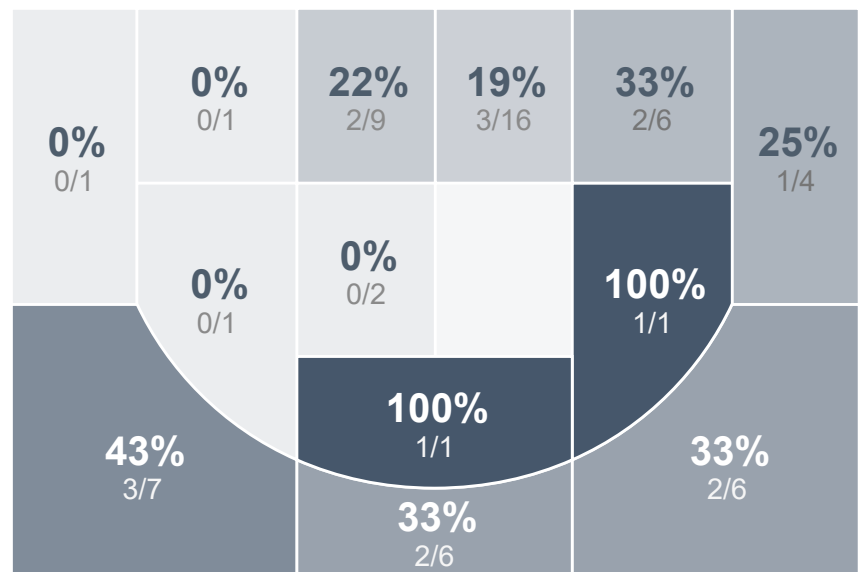

Bismarck High School