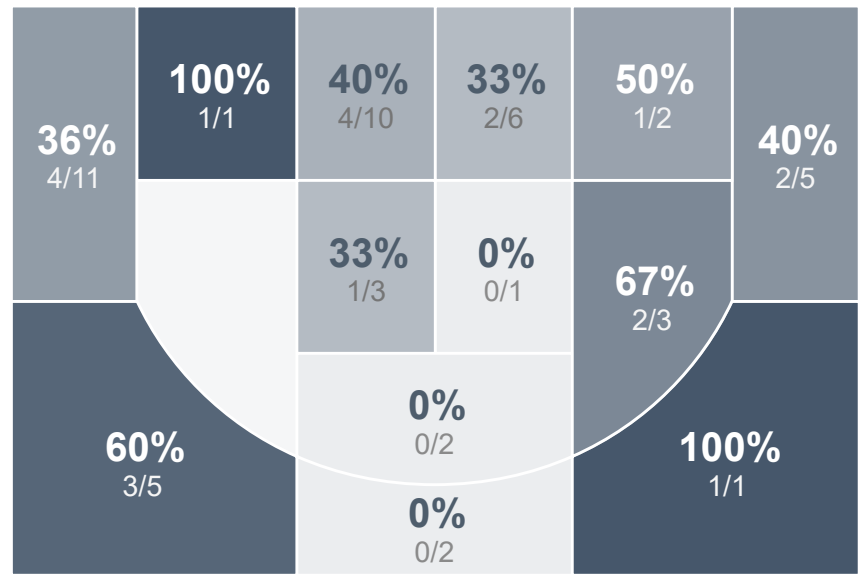

Box Score Report

CHS vs Bismarck - Jan 23, 2021 - W 76-51

Period Stats

Team	1	2	Final
CHS	26	50	76
BHS	21	30	51

Run Graph

Team Stats

	CHS	BHS
Field Goal %	40.4%	27.9%
Effective Field Goal %	50.0%	34.4%
2FG Made/Attempted	11/28	9/37
2FG%	39.3%	24.3%
3FG Made/Attempted	10/24	8/24
3FG%	41.7%	33.3%
FT Made/Attempted	24/32	9/14
Free Throw Percentage	75.0%	64.3%
Points Per Possession	1.05	0.73
Transition Points	15	5
Points Off Turnovers	14	9
Second Chance Points	4	8
Points in the Paint	14	10
Offensive Rebounds	9	11
Defense Rebounds	35	20
Assists	15	11
Deflections	6	8
Steals	7	8
Blocks	7	0
Turnovers	14	13
Personal Fouls	13	20
Charges Taken	0	0

Century Patriots Girls Basketball

Bismarck High School

Century Patriots Girls Basketball's Player Stats

Name	Pts	FG	3FG	FT	+/-	MINS	OREB	DREB	AST	DEFL	STL	BLK	TO	FOUL	CHG
#10 Autumn Ketterling	0	0/0	0/0	0/0	+ 1	2	0	0	0	0	0	0	0	0	0
#11 Delani Clarke	0	0/0	0/0	0/0	+ 1	2	0	0	0	0	0	0	1	0	0
#12 Jocelyn Julson	1	0/1	0/1	1/2	+ 17	21	0	3	4	0	0	0	1	3	0
#13 Bergan Kinnebrew	8	2/5	0/0	4/5	+ 10	20	2	2	1	3	1	2	0	1	0
#14 Halle Mattern	0	0/0	0/0	0/0	+ 1	2	0	0	0	0	0	0	0	0	0
#20 Abby Fletcher	0	0/0	0/0	0/0	+ 10	7	0	1	1	0	1	0	0	2	0
#22 Makayla Anderson	2	0/4	0/0	2/2	+ 12	16	1	6	0	2	0	0	0	1	0
#23 Julia Fitterer	14	5/16	1/7	3/5	+ 21	31	0	2	5	0	2	1	4	0	0
#24 Logan Nissley	35	11/16	8/12	5/6	+ 16	32	3	7	1	1	2	3	4	3	0
#25 Megan Klein	3	0/2	0/0	3/4	+ 12	22	0	7	0	0	0	1	1	0	0
#30 Ashton Kinnebrew	13	3/5	1/2	6/8	+ 20	29	1	3	2	0	1	0	1	3	0
#31 Gabby Rush	0	0/3	0/2	0/0	+ 4	10	0	1	1	0	0	0	2	0	0