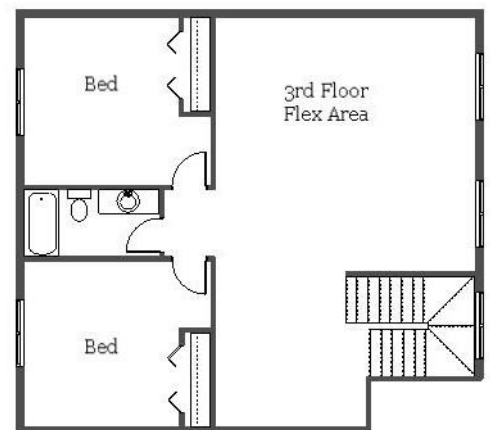

Your Land Your Style Your Home Your Way  
 Design + Build = Your Best Value

In Town 5029 D 3F  
 3750 Sq.Ft.

Copyright © 2019 Kraus Design Build  
 All Rights Reserved

Copyright © 2019 Kraus Design Build  
 All Rights Reserved

Customizable Plan  
 to Meet Your Needs

5th Bedroom  
 Optional Floorplan

The **Kraus** Company  
 DESIGN BUILD

248-972-5549

Setting the New Standard