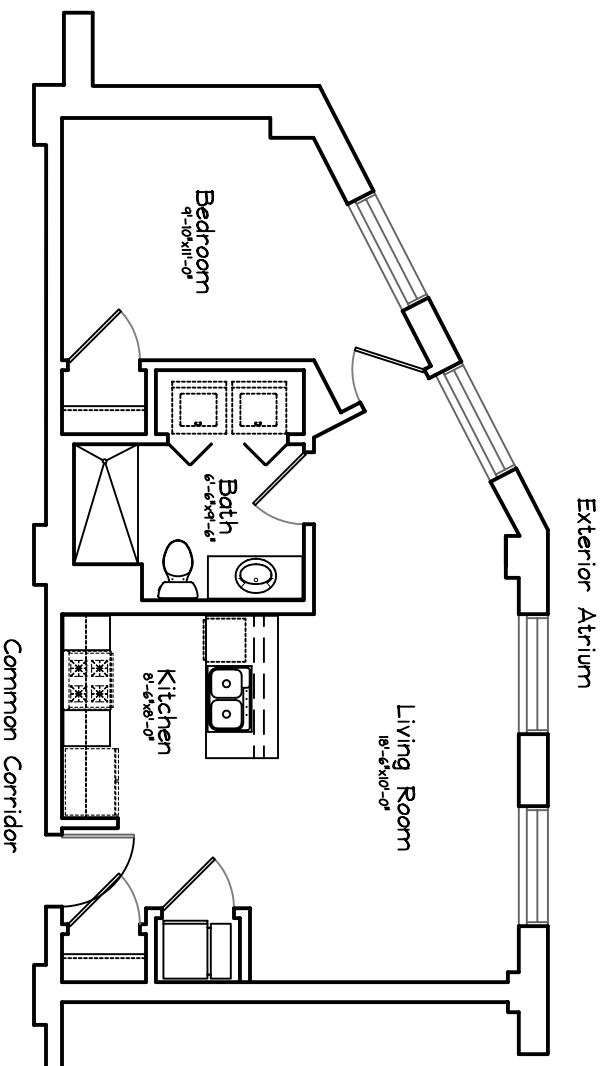

# PLANKINTON LOFT APARTMENTS - 5th FLOOR

Unit #518 - 645 sq ft  
One Bedroom, 1 Bath

Scale : 1/8" = 1'-0"

Square Footage taken from center of corridor/party walls  
to exterior of furred walls.