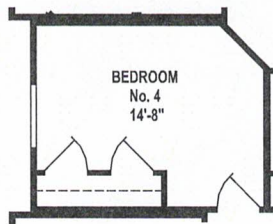

# 36' SERIES

3830CTB

66' x 36' – 2,329 SQ. FT. – 3 BEDROOMS – 2 BATHS – CATHEDRAL THRU-OUT

OPTION CORNER SHOWER BATH

OPTION DEN

OPTION PORCH (2,281 SQ. FT.)

OPTION FOURTH BEDROOM

OPTION HALF BATH

OPTION HALF BATH WITH PEDESTAL SINK