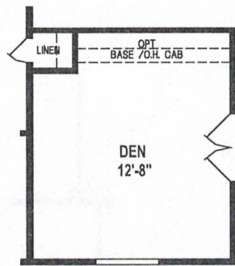

# 36' SERIES

3830CTB

66' x 36' – 2,329 SQ. FT. – 3 BEDROOMS – 2 BATHS – CATHEDRAL THRU-OUT

OPTION CORNER SHOWER BATH

OPTION DEN

OPTION PORCH (2,281 SQ. FT.)

OPTION FOURTH BEDROOM

OPTION HALF BATH

OPTION HALF BATH WITH PEDESTAL SINK