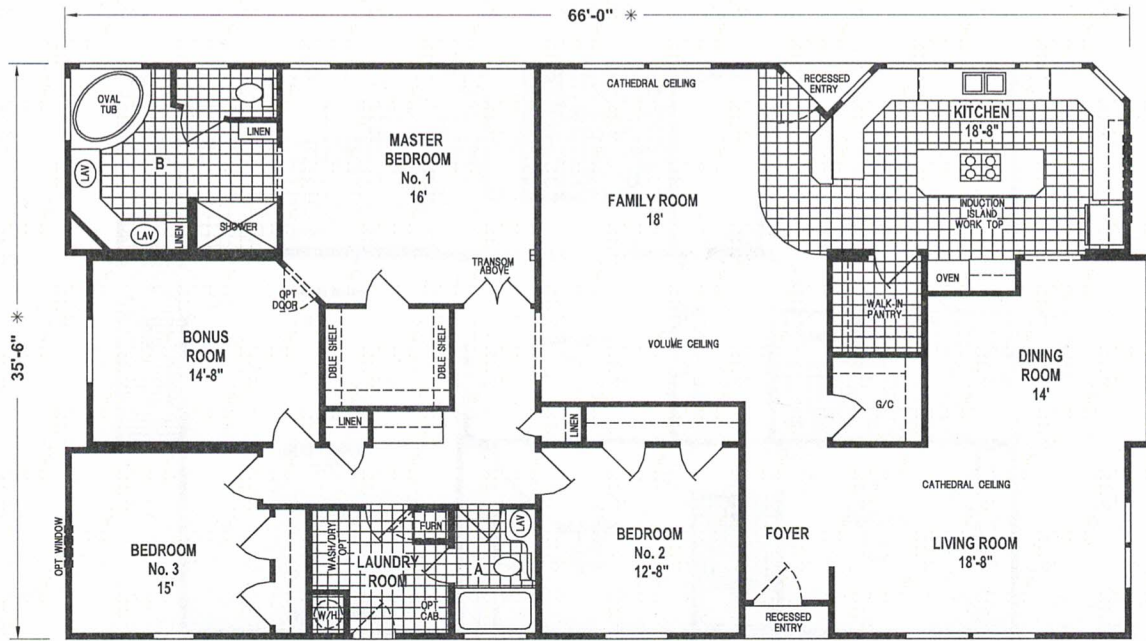

# 36' SERIES

3830CTB

66' x 36' – 2,329 SQ. FT. – 3 BEDROOMS – 2 BATHS – CATHEDRAL THRU-OUT

OPTION CORNER SHOWER BATH

OPTION DEN

OPTION PORCH (2,281 SQ. FT.)

OPTION FOURTH BEDROOM

OPTION HALF BATH

OPTION HALF BATH WITH PEDESTAL SINK